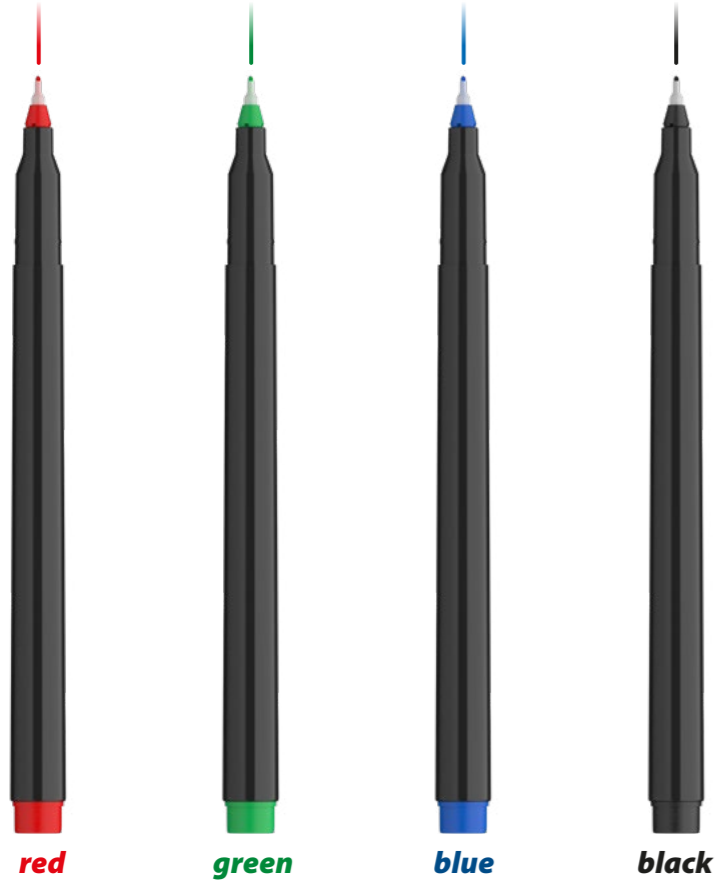

PERMANENT F

red

green

blue

black

SPECIFICATIONS

Product size: **142,2 × 14,2 mm**
Diameter: **10 mm**

Nib: **bullet**
Line thickness: **0,5 mm**

PACKAGING

- Box dimensions:
  W **34 cm** × L **34 cm** × H **18 cm**
- Weight: **8 kg**
- Number of pieces packed: **1000 pcs**