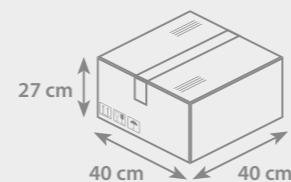

PACKAGING

- Box dimensions: W **40 cm** × L **40 cm** × H **27 cm**
- Weight: **8 kg**
- Number of pieces packed: **1000 pcs**
- Unit: **200 pcs/polybag**

For further information click here

Possible to print almost entire body around 360°