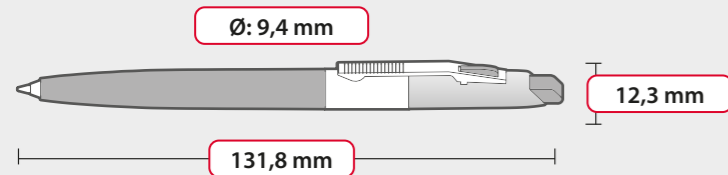

ICO 70 COLOUR

SPECIFICATIONS

Refill: **X-20**
ball diameter: **0,8 mm**
length: **106,8 mm**
writing capacity: **2500 m**
available colours:

PACKAGING

- Box dimensions:
  W **40 cm** × L **40 cm** × H **27 cm**
- Weight: **10 kg**
- Number of pieces packed: **1000 pcs**
- Unit: **200 pcs/polybag**

Possible to print almost entire body around 360°