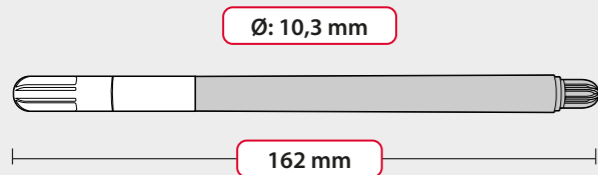

BRUSH PEN

SPECIFICATIONS

Product length: **162 mm**
Diameter: **10,3 mm**

Nib: **brush-like, flexible**
Line thickness: **1-3 mm**

PACKAGING

- Box dimensions: W **40 cm** × L **40 cm** × H **27 cm**
- Weight: **8 kg**
- Number of pieces packed: **500 pcs**

Possible to print almost entire body around 360°