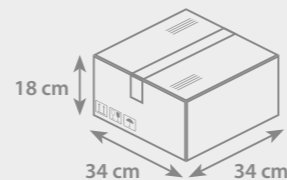

Possible to print almost entire body around 360°

WHITEBOARD MARKER M

SPECIFICATIONS

Product size: **142,2 × 14,2 mm**
Diameter: **10 mm**

Nib: **bullet**
Line thickness: **1-1,5 mm**

PACKAGING

- Box dimensions:
W **34 cm** × L **34 cm** × H **18 cm**
- Weight: **7 kg**
- Number of pieces packed: **1000 pcs**

Possible to print
almost entire
body around 360°

WHITEBOARD MARKER

SPECIFICATIONS

Product length: **110,4 mm**
Diameter: **16,2 mm**

Nib: **bullet**
Line thickness: **1-3 mm**

PACKAGING

- Box dimensions: W **40 cm** × L **40 cm** × H **27 cm**
- Weight: **15 kg**
- Number of pieces packed: **1000 pcs**