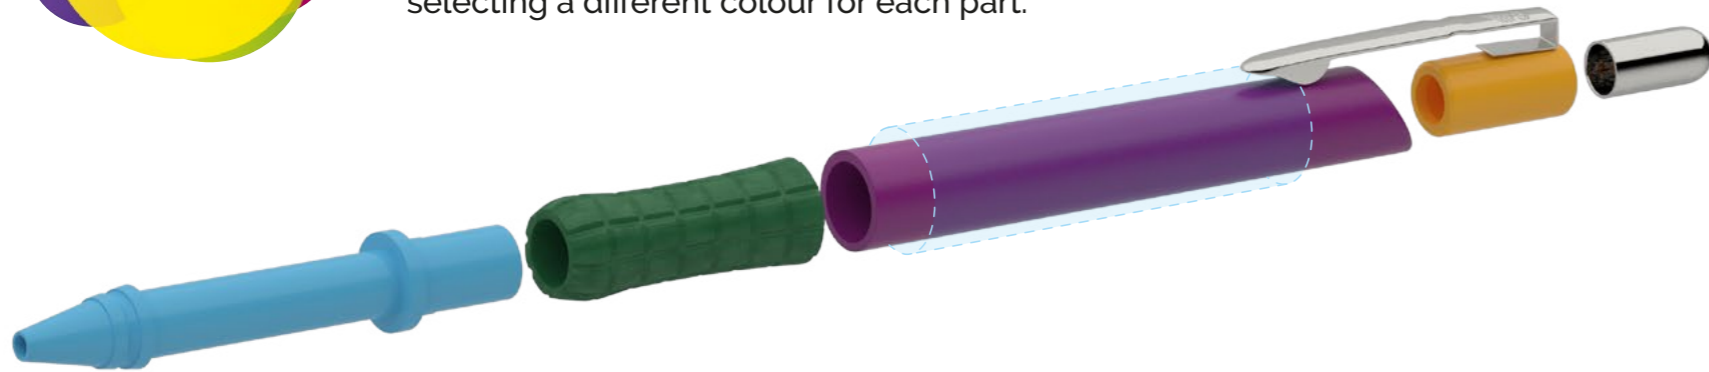

Style your pen according to your own preferences

Combine any of the colours on this page - this way you can create a unique pen by selecting a different colour for each part.

standard colours

MOQ: 500 pcs

- **20** PANTONE 1235 C
- **10** PANTONE 200 C
- **50** PANTONE 2945 C
- **42** PANTONE 357 C
- **70** PANTONE BLACK C

additional colours

MOQ: 5000 pcs

103 PANTONE WHITE C	40 PANTONE 355 C
24 PANTONE 107 C	47 PANTONE 366 C
26 PANTONE 166 C	60 PANTONE 2665 C
18 PANTONE 214 C	63 PANTONE 255 C
55 PANTONE 298 C	72 PANTONE 429 C
53 PANTONE 2755 C