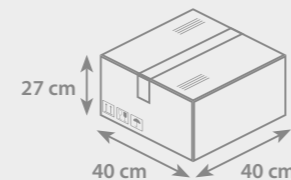

PACKAGING

- Box dimensions:
W **40 cm** × L **40 cm** × H **27 cm**
- Weight: **13 kg**
- Number of pieces packed: **1000 pcs**
- Unit: **200 pcs/polybag**

For further
information
click here

Possible to print
almost entire
body around 360°