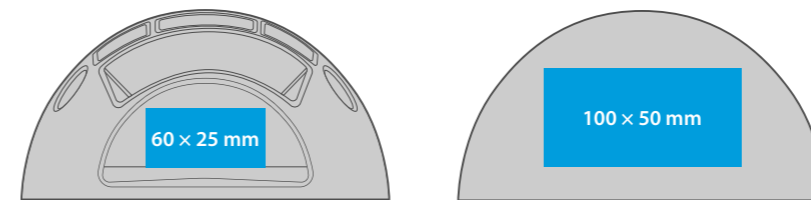

ICO SMART PEN POT

30% RECYCLED MATERIAL

PAD PRINTING

- 103
- 18
- 27
- 47
- 55
- 70

SPECIFICATIONS

Penholder with several channels for inserting pens and a V-shaped pocket for memo pads.

Size: **153,7 mm × 79,5 mm**
Depth: **78,6 mm**

PACKAGING

- Box dimensions: W **50 cm** × L **50 cm** × H **27 cm**
- Weight: **7 kg**
- Number of pieces packed: **60 pcs**