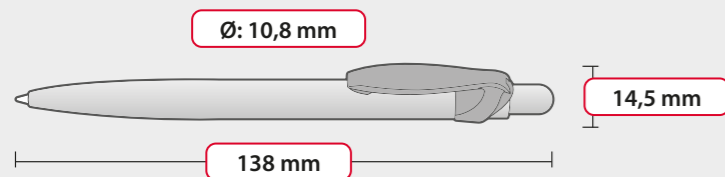

For further information click here

Possible to print almost entire body around 360°

OLIMPIA 007 COLOUR

SPECIFICATIONS

Refill: **X-20**
ball diameter: **0,8 mm**
length: **106,8 mm**
writing capacity: **2500 m**
available colours: