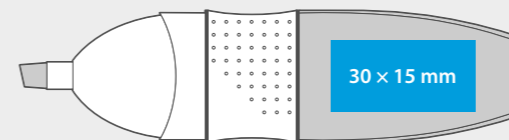

Product size: **116,9 mm x 29,2 mm**
Height: **17,2 mm**

Nib: **chisel**
Line thickness: **1-4 mm**

PACKAGING

- Box dimensions: W **40 cm** x L **40 cm** x H **27 cm**
- Weight: **11 kg**
- Number of pieces packed: **500 pcs**

FOCUS PASTEL

pastel yellow pastel pink pastel green pastel blue

SPECIFICATIONS

Product size: **116,9 mm × 29,2 mm**
Height: **17,2 mm**

Nib: **chisel**
Line thickness: **1-4 mm**

PACKAGING

- Box dimensions: W **40 cm** × L **40 cm** × H **27 cm**
- Weight: **11 kg**
- Number of pieces packed: **500 pcs**

VIDEOTIP STANDARD

neon yellow

neon orange

neon green

neon pink

neon blue

SPECIFICATIONS

Product length: **110,4 mm**
Diameter: **16,2 mm**