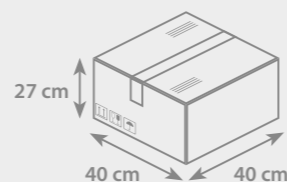

SPECIFICATIONS

Refill: **X-20**
ball diameter: **0,8 mm**
length: **106,8 mm**
writing capacity: **2500 m**
available colours:

PACKAGING

- Box dimensions:
  W **40 cm** × L **40 cm** × H **27 cm**
- Weight: **8 kg**
- Number of pieces packed: **1000 pcs**
- Unit: **200 pcs/polybag**

For further information click here

Possible to print almost entire body around 360°