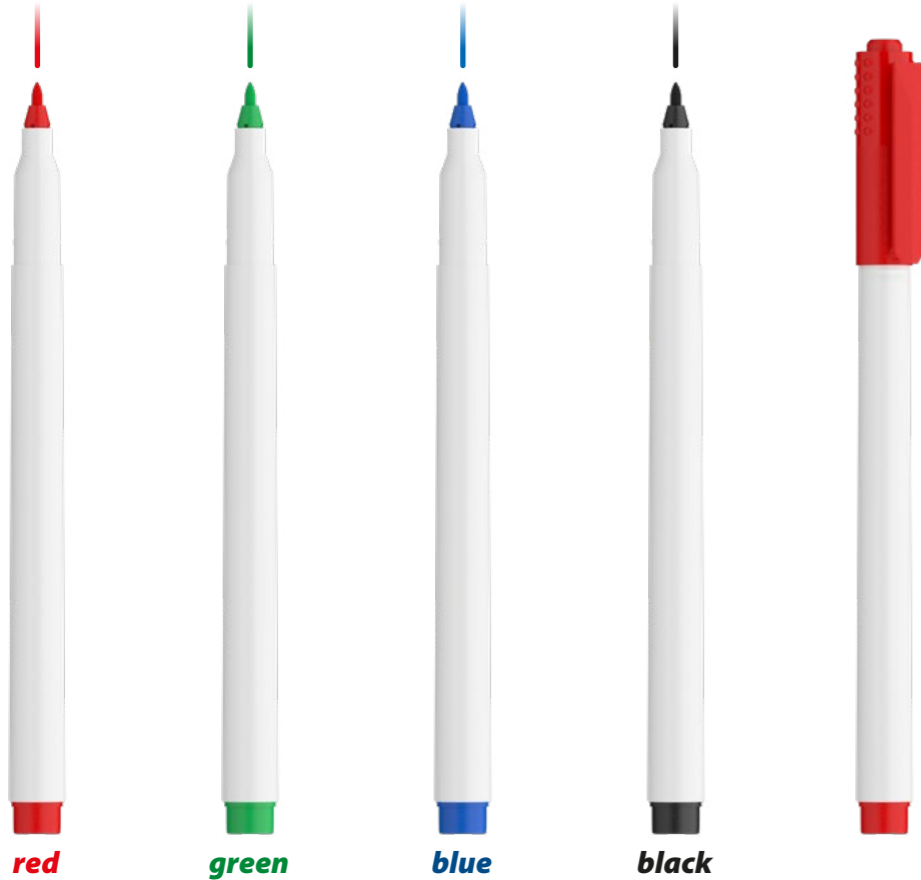

WHITEBOARD MARKER M

SPECIFICATIONS

Product size: **142,2 × 14,2 mm**
Diameter: **10 mm**

Nib: **bullet**
Line thickness: **1-1,5 mm**

PACKAGING

- Box dimensions:
  W **34 cm** × L **34 cm** × H **18 cm**
- Weight: **7 kg**
- Number of pieces packed: **1000 pcs**