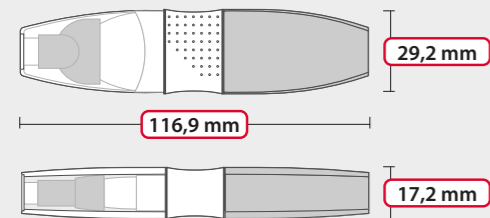

PACKAGING

- Box dimensions: W **40 cm** x L **40 cm** x H **27 cm**
- Weight: **11 kg**
- Number of pieces packed: **500 pcs**

FOCUS NEON

neon yellow neon orange neon pink neon green neon blue

SPECIFICATIONS

Product size: **116,9 mm x 29,2 mm**
Height: **17,2 mm**

Nib: **chisel**
Line thickness: **1-4 mm**

PACKAGING

- Box dimensions: W **40 cm** x L **40 cm** x H **27 cm**
- Weight: **11 kg**
- Number of pieces packed: **500 pcs**

FOCUS PASTEL

pastel yellow pastel pink pastel green pastel blue

SPECIFICATIONS

Product size: **116,9 mm × 29,2 mm**
Height: **17,2 mm**

Nib: **chisel**
Line thickness: **1-4 mm**

PACKAGING

- Box dimensions: W **40 cm** × L **40 cm** × H **27 cm**
- Weight: **11 kg**
- Number of pieces packed: **500 pcs**

VIDEOTIP STANDARD

neon yellow

neon orange

neon green

neon pink

neon blue

SPECIFICATIONS

Product length: **110,4 mm**
Diameter: **16,2 mm**