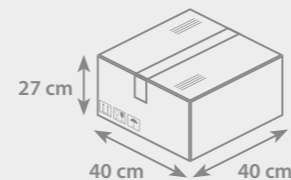

T-SHIRT MARKER XXL

SPECIFICATIONS

Product length: **129,3 mm**
Diameter: **18,8 mm**

Nib: **bullet**
Line thickness: **1-3 mm**

PACKAGING

- Box dimensions: W **40 cm** × L **40 cm** × H **27 cm**
- Weight: **9 kg**
- Number of pieces packed: **500 pcs**

Possible to print almost entire body around 360°