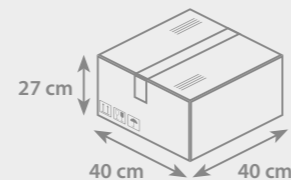

SPECIFICATIONS

Refill: **X-20**
ball diameter: **0,8 mm**
length: **106,8 mm**
writing capacity: **2500 m**
available colours:

PACKAGING

- Box dimensions:
  W **40 cm** × L **40 cm** × H **27 cm**
- Weight: **11 kg**
- Number of pieces packed: **1000 pcs**
- Unit: **200 pcs/polybag**

For further information click here

Possible to print almost entire body around 360°