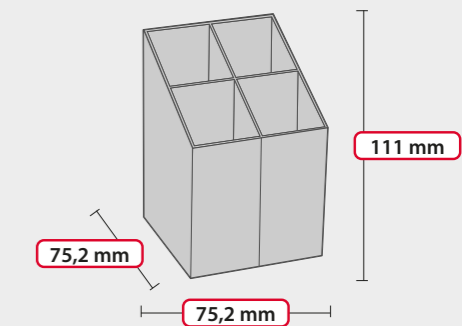

- Box dimensions: W **59 cm** × L **39 cm** × H **25 cm**
- Weight: **6 kg**
- Number of pieces packed: **40 pcs**

ICO QUADRAT PEN POT

 **30% RECYCLED MATERIAL**

PAD PRINTING

SPECIFICATIONS

Square-shaped pen holder with four sections for pens.