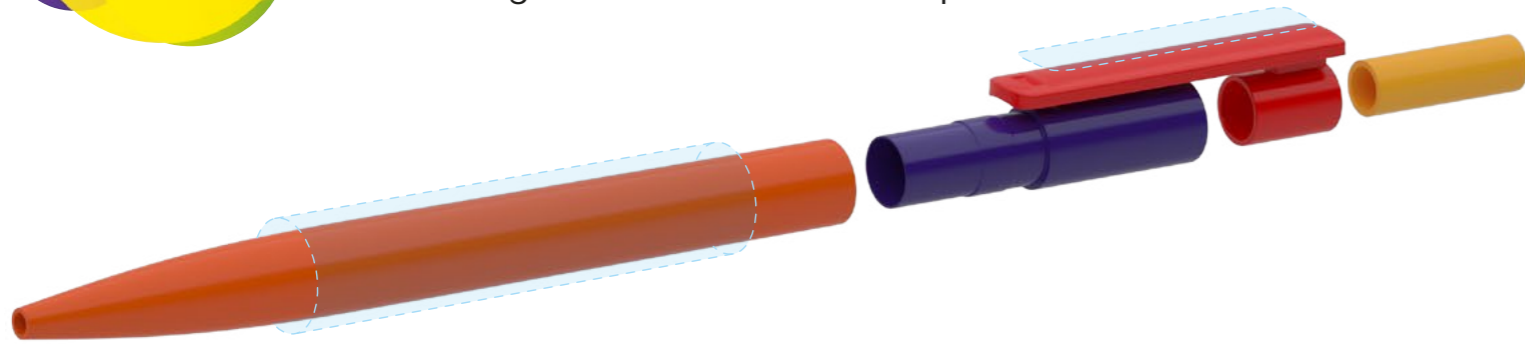

Style your pen according to your own preferences

Combine any of the colours on this page - this way you can create a unique pen by selecting a different colour for each part.

standard colours

MOQ: 500 pcs