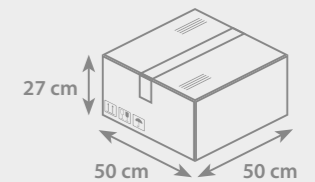

PACKAGING

- Box dimensions: W **50 cm** × L **50 cm** × H **27 cm**
- Weight: **7 kg**
- Number of pieces packed: **200 pcs**