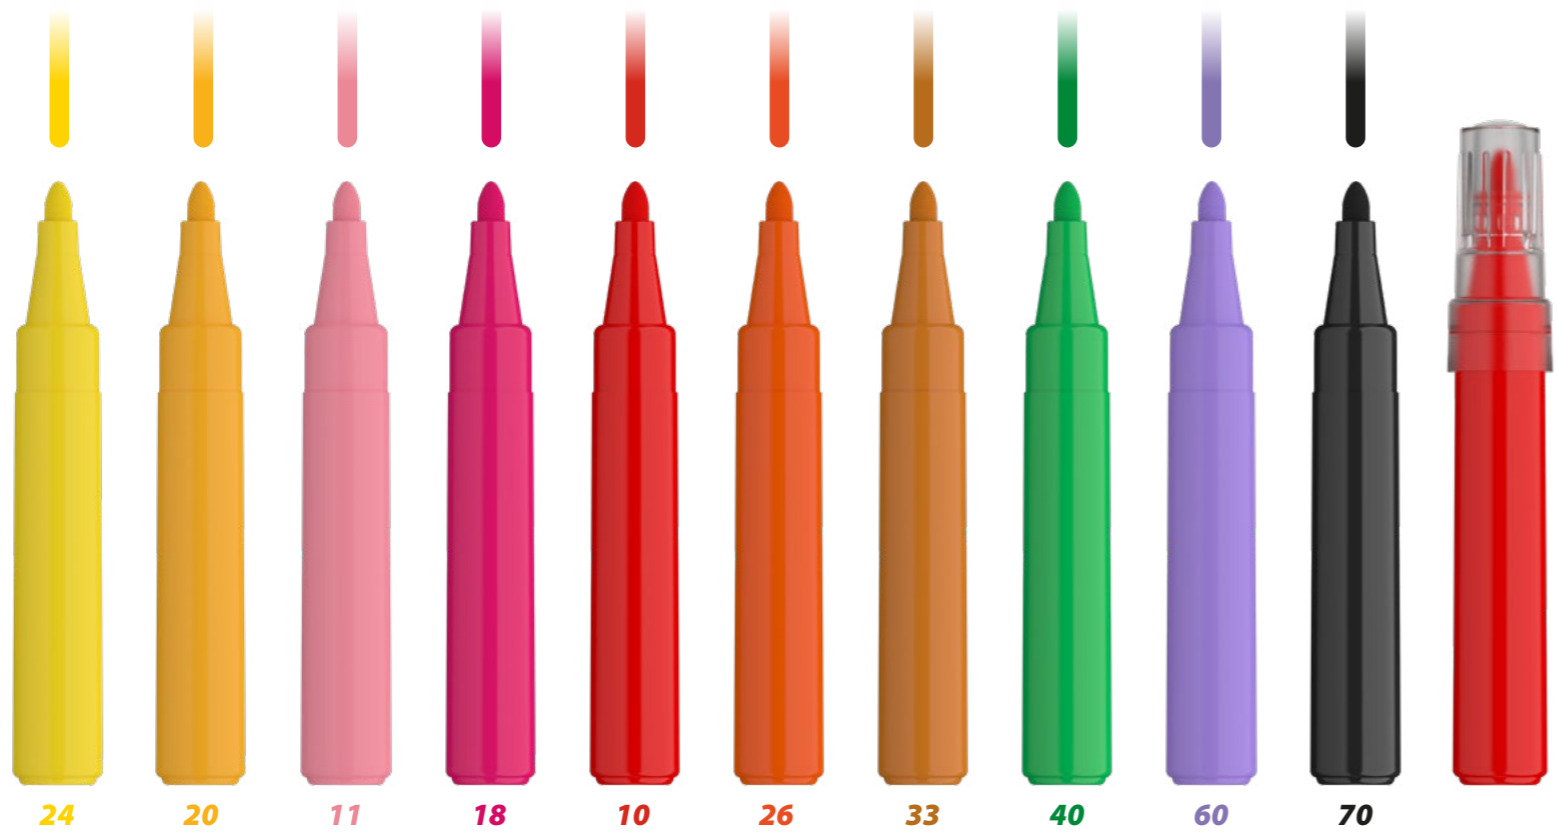

T-SHIRT MARKER

SPECIFICATIONS

Product length: **110,4 mm**
Diameter: **16,2 mm**

Nib: **bullet**
Line thickness: **1-3 mm**

PACKAGING

- Box dimensions: W **40 cm** × L **40 cm** × H **27 cm**
- Weight: **14 kg**
- Number of pieces packed: **1000 pcs**