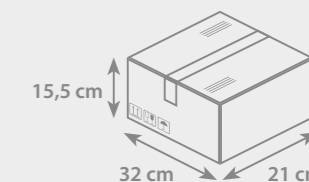

Printable surface on the top: 30 x 14 mm

SPECIFICATIONS

Printable No 10 stapler for 10 sheets.

Size: 92 mm x 40,3 mm
Anvil height: 23,2 mm

PACKAGING

- Box dimensions: W 32 cm x L 21 cm x H 15,5 cm
- Weight: 6 kg
- Number of pieces packed: 100 pcs