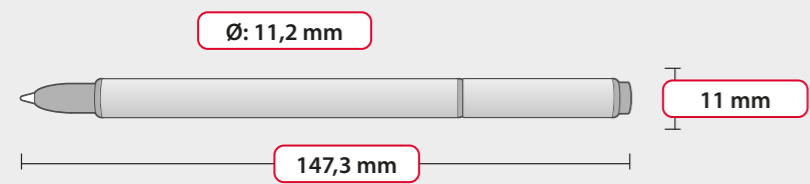

PAPER PEN WITH LID

SPECIFICATIONS

Refill: **X-20**
ball diameter: **0,8 mm**
length: **106,8 mm**
writing capacity: **2500 m**
available colours:

PACKAGING

- Box dimensions: W **40 cm** × L **40 cm** × H **27 cm**
- Weight: **9 kg**
- Number of pieces packed: **1000 pcs**
- Unit: **200 pcs/polybag**

For further information [click here](#)

Possible to print almost entire body around 360°