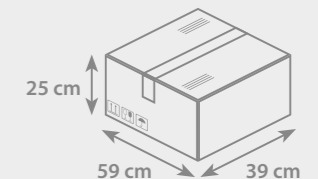

ICO LUX PEN POT

30% RECYCLED MATERIAL

PAD PRINTING

18

27

47

55

TR70

TR50

SPECIFICATIONS

Pen holder designed by ICO with three sections for pens.

Size: **101,8 mm** × **111 mm**
Depth: **124 mm**

PACKAGING

- Box dimensions: W **59 cm** × L **39 cm** × H **25 cm**
- Weight: **6 kg**
- Number of pieces packed: **40 pcs**