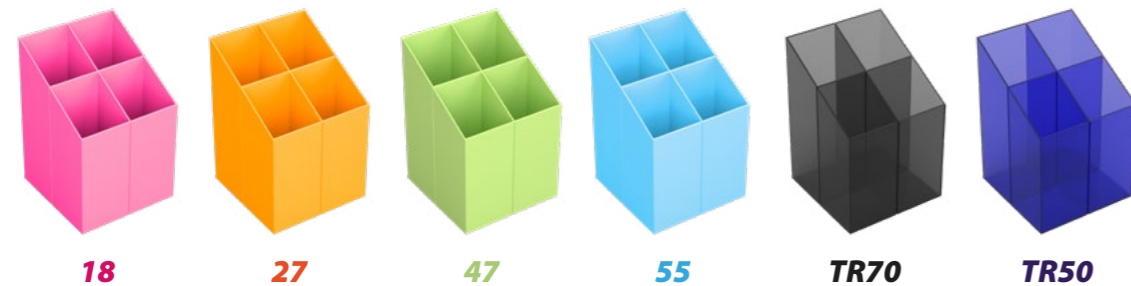

18

27

47

55

TR70

TR50