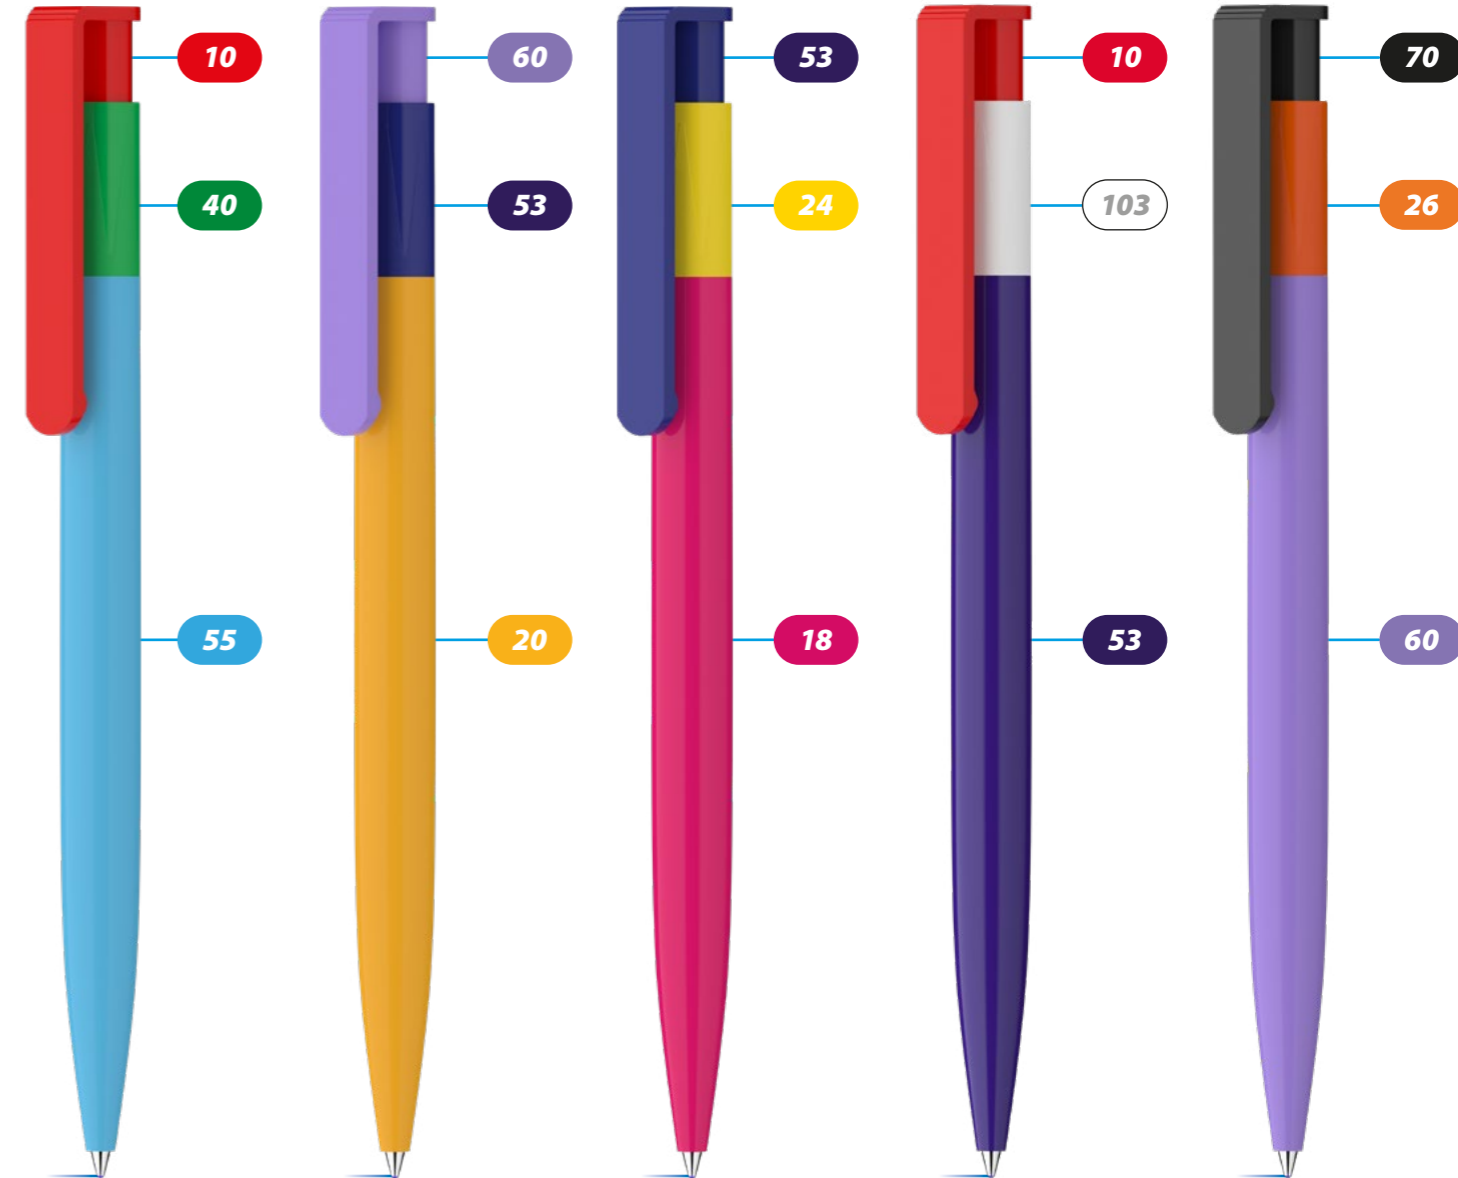

additional colours

MOQ: 5000 pcs

60 PANTONE 2665 C
63 PANTONE 255 C