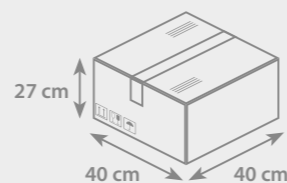

PACKAGING

- Box dimensions:
W **40 cm** × L **40 cm** × H **27 cm**
- Weight: **10 kg**
- Number of pieces packed: **1000 pcs**
- Unit: **200 pcs/polybag**

Possible to print almost entire body around 360°