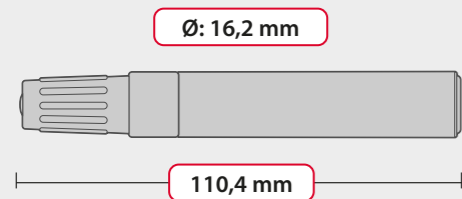

Possible to print almost entire body around 360°

VIDEOTIP PASTEL

pastel yellow pastel pink pastel green pastel blue

SPECIFICATIONS

Product length: **110,4 mm**
Diameter: **16,2 mm**

Nib: **chisel**
Line thickness: **1-4 mm**

VIDEOTIP XXL STANDARD

neon yellow

neon orange

neon pink

neon green

neon blue

SPECIFICATIONS

Product length: **129,3 mm**
Diameter: **18,8 mm**