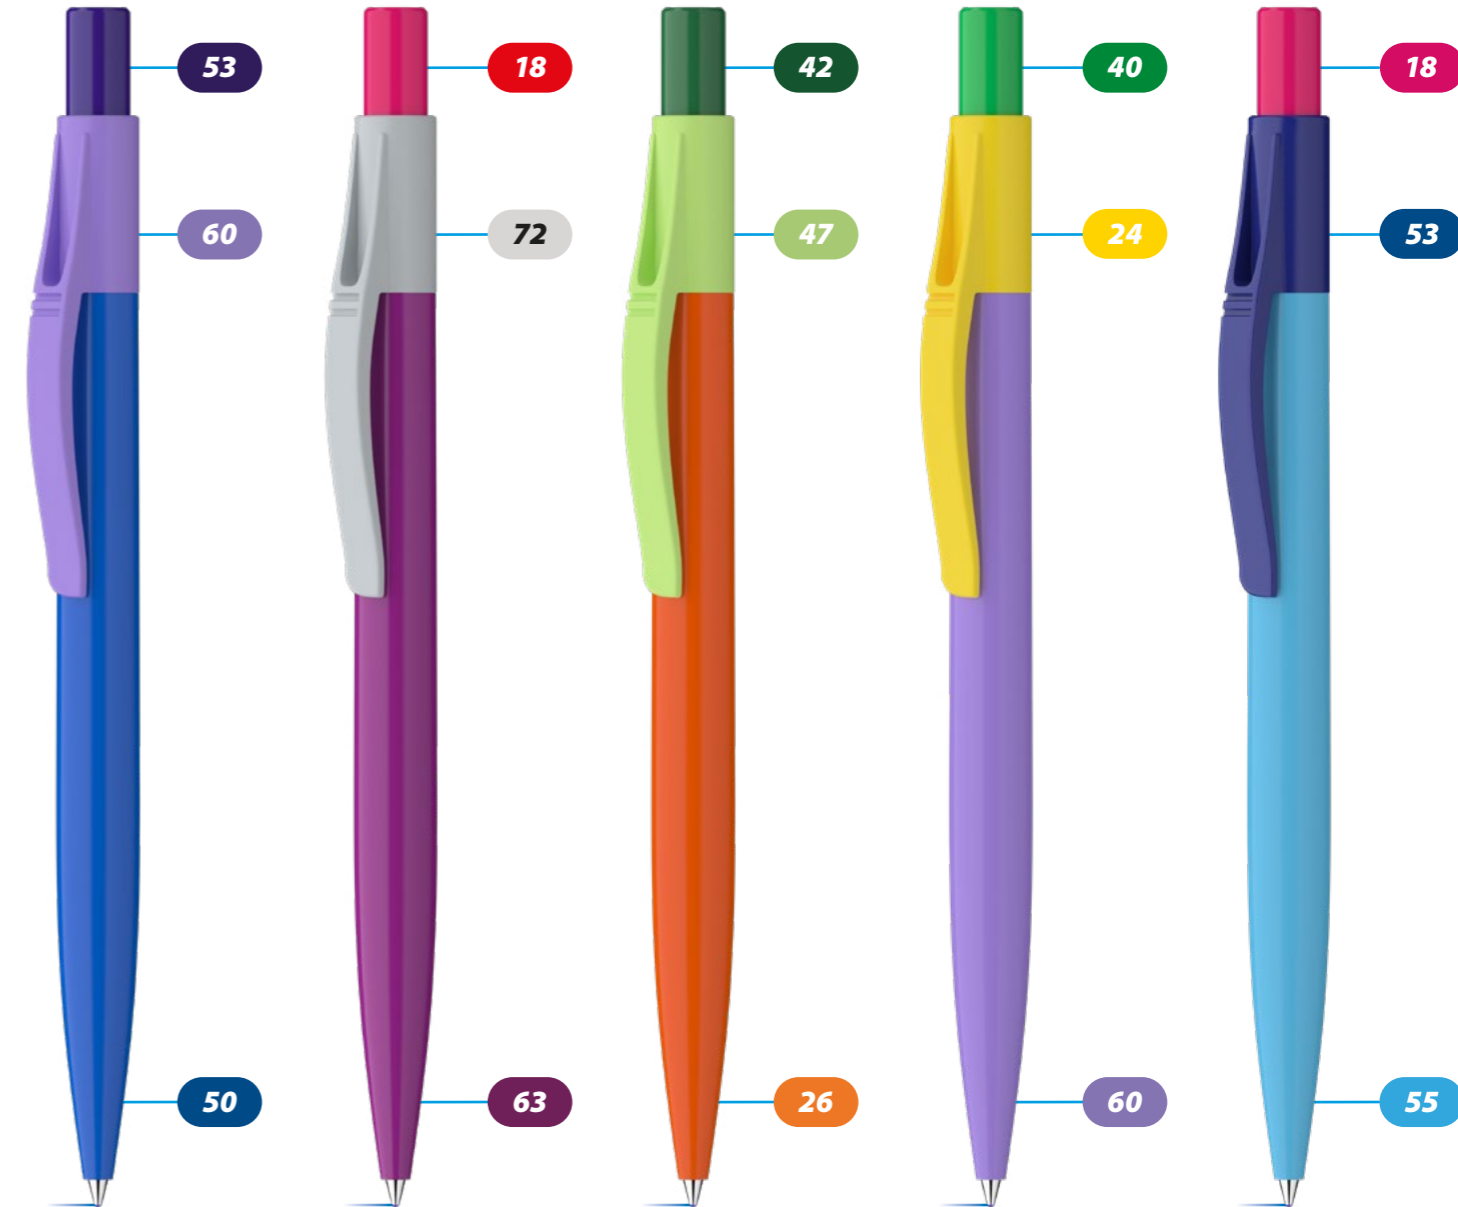

additional colours

MOQ: 5000 pcs

20 PANTONE 1235 C
26 PANTONE 166 C
63 PANTONE 255 C
53 PANTONE 2755 C
42 PANTONE 357 C
60 PANTONE 2665 C