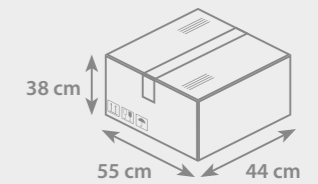

ICO QUADRAT PEN POT

30% RECYCLED MATERIAL

PAD PRINTING

SPECIFICATIONS

Square-shaped pen holder with four sections for pens.

Size: **75,2 mm × 111 mm**
Depth: **75,2 mm**

18

27

47

55

TR70

TR50

PACKAGING

- Box dimensions: W **55 cm** × L **44 cm** × H **38 cm**
- Weight: **12 kg**
- Number of pieces packed: **96 pcs**