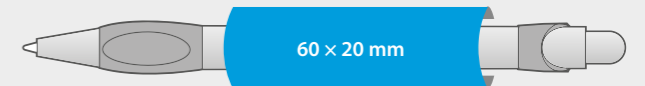

ALFA 007

SPECIFICATIONS

Refill: **X-20**
ball diameter: **0,8 mm**
length: **106,8 mm**
writing capacity: **2500 m**
available colours:

PACKAGING

- Box dimensions:
  W **40 cm** × L **40 cm** × H **27 cm**
- Weight: **8 kg**
- Number of pieces packed: **1000 pcs**
- Unit: **200 pcs/polybag**

For further information click here

Possible to print almost entire body around 360°