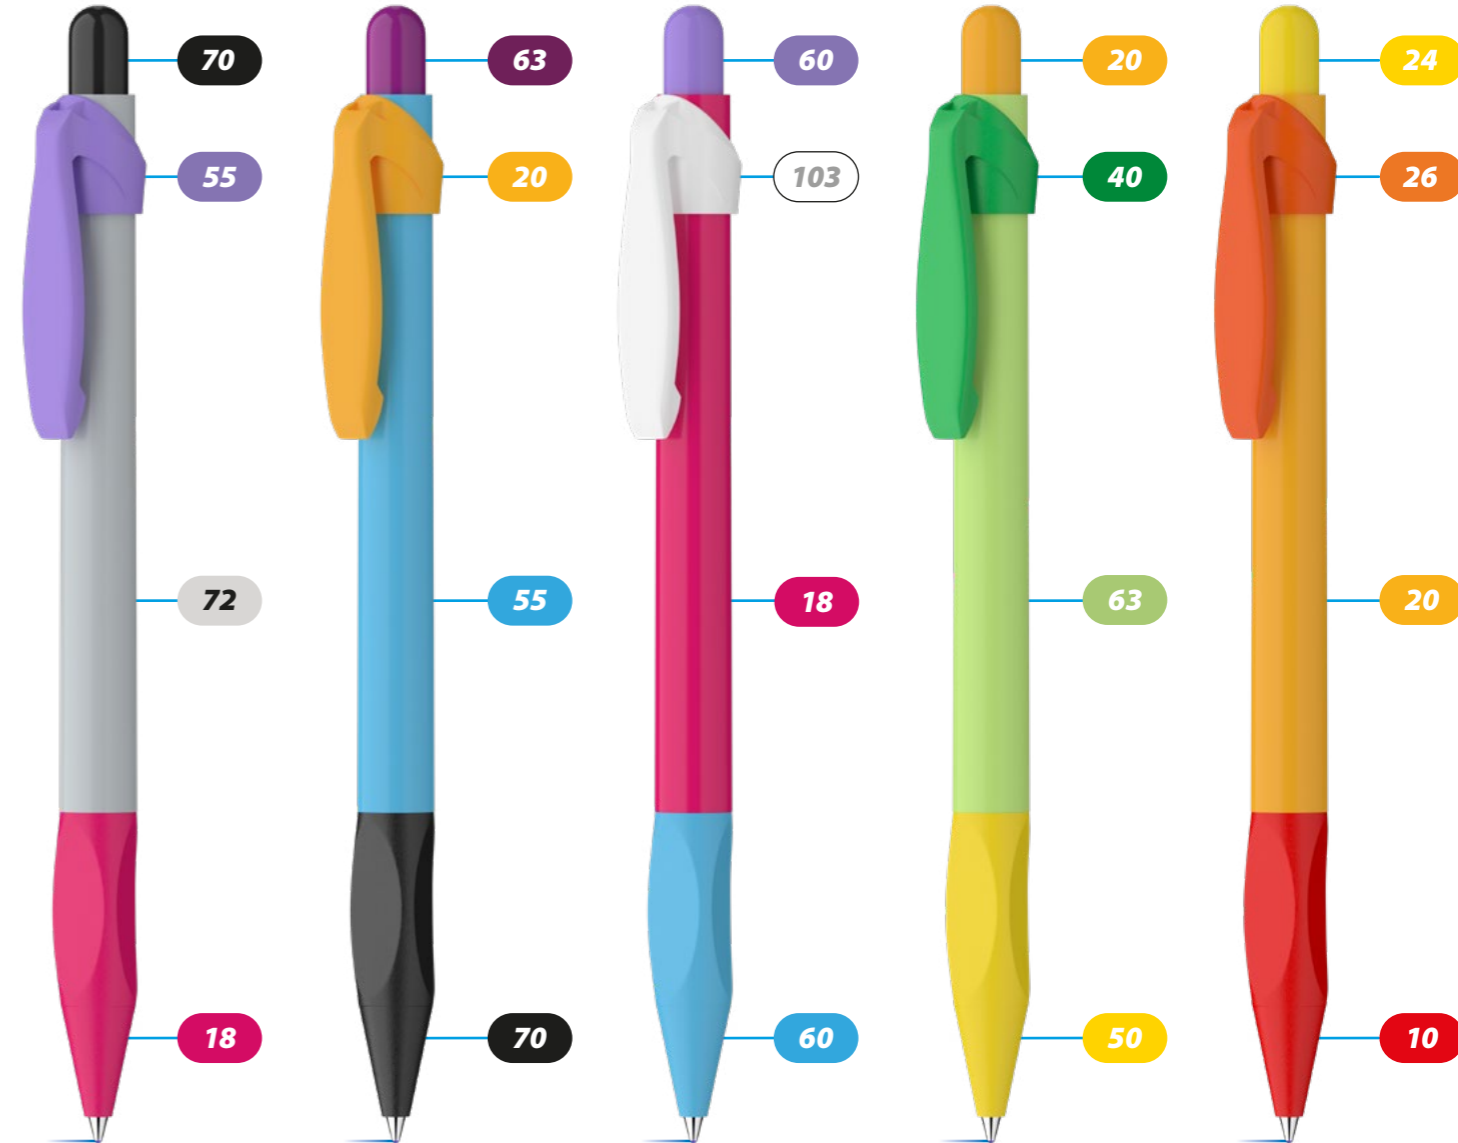

additional colours

MOQ: 5000 pcs

- **24** PANTONE **107** C
- **26** PANTONE **166** C
- **18** PANTONE **214** C
- **55** PANTONE **298** C
- **42** PANTONE **357** C
- **47** PANTONE **366** C
- **60** PANTONE **2665** C
- **63** PANTONE **255** C
- **72** PANTONE **429** C