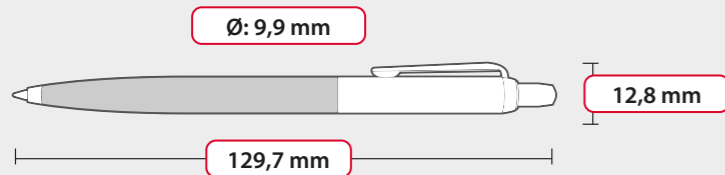

Possible to print
almost entire
body around 360°

FOCUS 2000 NEON

neon yellow neon orange neon pink neon green neon blue

SPECIFICATIONS

Product size: **116,9 mm x 29,2 mm**
Height: **17,2 mm**

Nib: **chisel**
Line thickness: **1-4 mm**