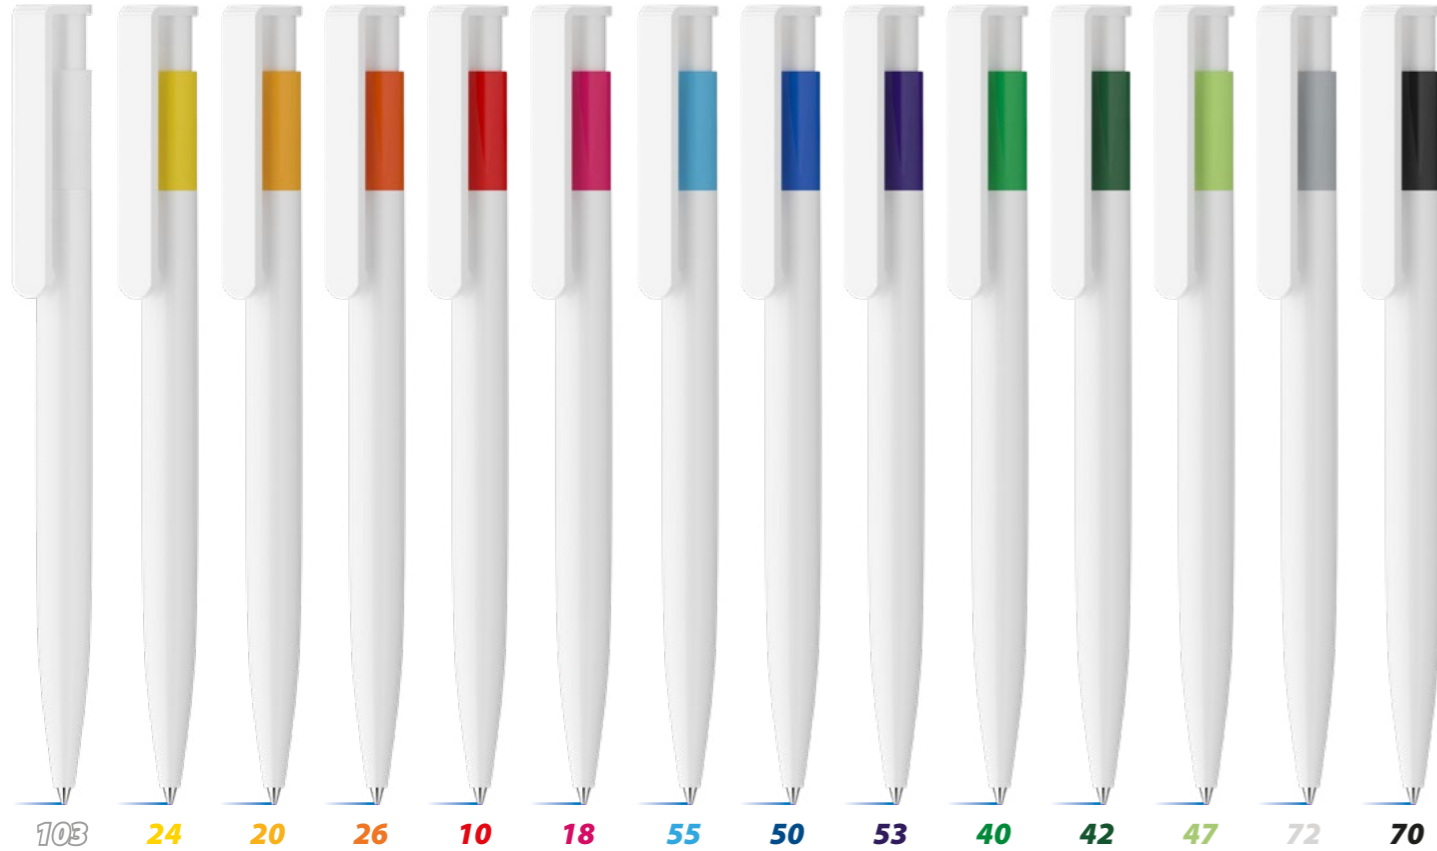

SPECIFICATIONS

Refill: **X-20**
ball diameter: **0,8 mm**
length: **106,8 mm**
writing capacity: **2500 m**
available colours:

PACKAGING

- Box dimensions:
  W **40 cm** × L **40 cm** × H **27 cm**
- Weight: **8 kg**
- Number of pieces packed: **1000 pcs**
- Unit: **200 pcs/polybag**