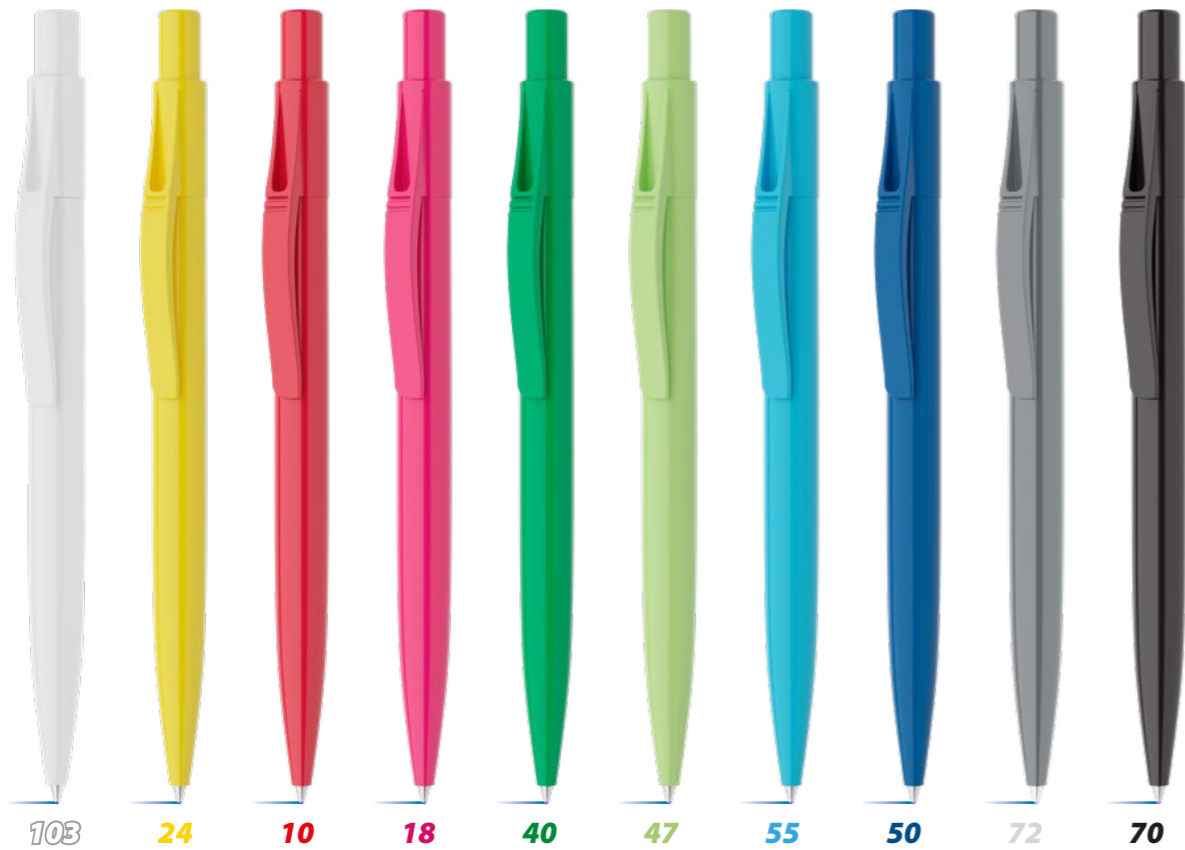

SPECIFICATIONS

Refill: **X-20**
ball diameter: **0,8 mm**
length: **106,8 mm**
writing capacity: **2500 m**
available colours:

PACKAGING

- Box dimensions: W **40 cm** × L **40 cm** × H **27 cm**
- Weight: **8 kg**
- Number of pieces packed: **1000 pcs**
- Unit: **200 pcs/polybag**