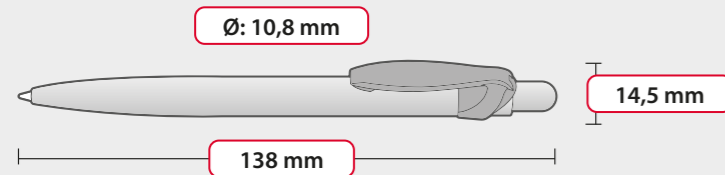

PACKAGING

- Box dimensions: W **40 cm** × L **40 cm** × H **27 cm**
- Weight: **8 kg**
- Number of pieces packed: **1000 pcs**
- Unit: **200 pcs/polybag**

For further information click here

Possible to print almost entire body around 360°