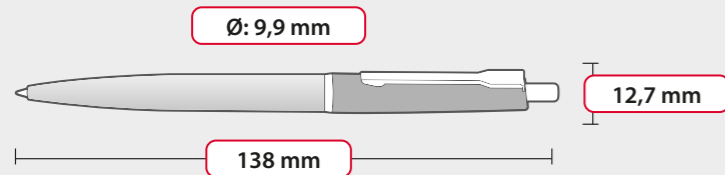

For further information click here

Possible to print almost entire body around 360°

10 **51** **42** **70**

SPECIFICATIONS

Refill: **X-20**
 ball diameter: **0,8 mm**
 length: **106,8 mm**
 writing capacity: **2500 m**
 available colours: