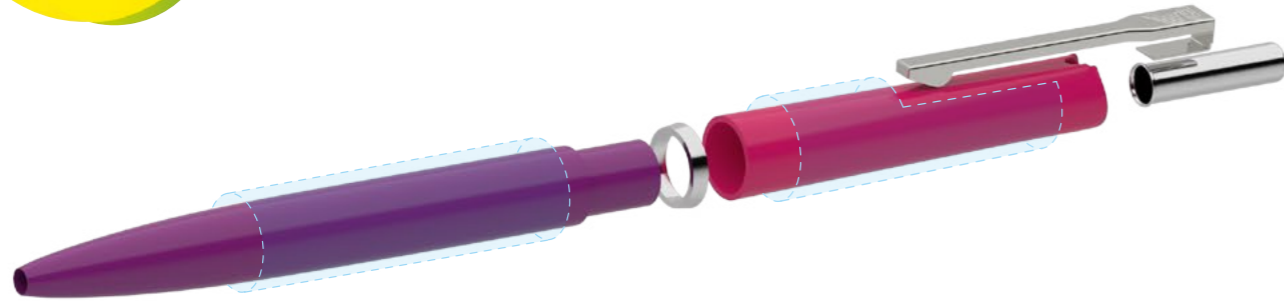

Style your pen according to your own preferences

Combine any of the colours on this page - this way you can create a unique pen by selecting a different colour for each part.