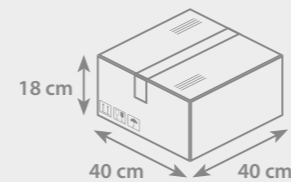

BRUSH PEN

SPECIFICATIONS

Product length: **162 mm**
Diameter: **10,3 mm**

Nib: **brush-like, flexible**
Line thickness: **1-3 mm**

PACKAGING

- Box dimensions: W **40 cm** × L **40 cm** × H **27 cm**
- Weight: **8 kg**
- Number of pieces packed: **500 pcs**

Possible to print almost entire body around 360°