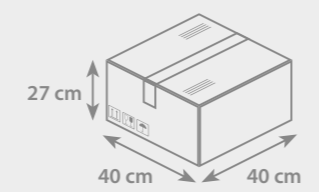

T-SHIRT MARKER

SPECIFICATIONS

Product length: **110,4 mm**
Diameter: **16,2 mm**

Nib: **bullet**
Line thickness: **1-3 mm**

PACKAGING

- Box dimensions: W **40 cm** × L **40 cm** × H **27 cm**
- Weight: **14 kg**
- Number of pieces packed: **1000 pcs**

Possible to print almost entire body around 360°