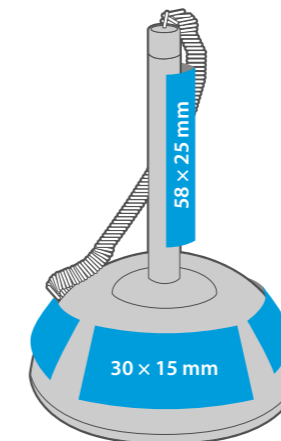

SPECIFICATIONS

White solid barrel, non-slip adhesive strip at the base.

Total height: **114,8 mm**
Base size: **25,5 mm × 90,8 mm**

Refill: **X-20**
ball diameter: **0,8 mm**
length: **106,8 mm**
writing capacity: **2500 m**
available colours:

PACKAGING

- Box dimensions: W **50 cm** × L **50 cm** × H **27 cm**
- Weight: **7 kg**
- Number of pieces packed: **200 pcs**

ICO LUX COUNTER PEN

30% RECYCLED MATERIAL

Wire Colours:

- 103
- 24
- 70

Available Colours:

PAD & SCREEN PRINTING

BASE/BARREL

SPECIFICATIONS

White solid barrel, non-slip disks at the base.

Total height: **171,1 mm**
Base size: **90,1 mm × 41,1 mm**

Refill: **X-20**
ball diameter: **0,8 mm**
length: **106,8 mm**
writing capacity: **2500 m**
available colours: