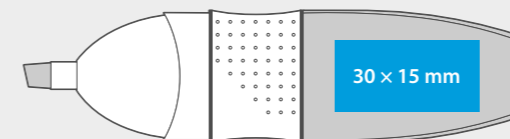

Possible to print
almost entire
body around 360°

FOCUS 2000 NEON

neon yellow neon orange neon pink neon green neon blue

SPECIFICATIONS

Product size: **116,9 mm x 29,2 mm**
Height: **17,2 mm**

Nib: **chisel**
Line thickness: **1-4 mm**

PACKAGING

- Box dimensions: W **40 cm** x L **40 cm** x H **27 cm**
- Weight: **11 kg**
- Number of pieces packed: **500 pcs**

FOCUS NEON

neon yellow neon orange neon pink neon green neon blue

SPECIFICATIONS