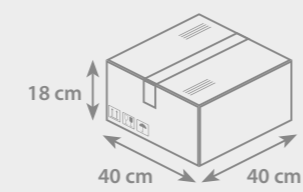

Possible to print almost entire body around 360°

ICO 300

SPECIFICATIONS

Product length: **162 mm**
Diameter: **10,3 mm**

Nib: **bullet**
Line thickness: **1-1,5 mm**

PACKAGING

- Box dimensions: W **40 cm** × L **40 cm** × H **18 cm**
- Weight: **8 kg**
- Number of pieces packed: **500 pcs**

Possible to print almost entire body around 360°

BRUSH PEN

SPECIFICATIONS

Product length: **162 mm**
Diameter: **10,3 mm**

Nib: **brush-like, flexible**
Line thickness: **1-3 mm**

PACKAGING

- Box dimensions: W **40 cm** × L **40 cm** × H **27 cm**
- Weight: **8 kg**
- Number of pieces packed: **500 pcs**