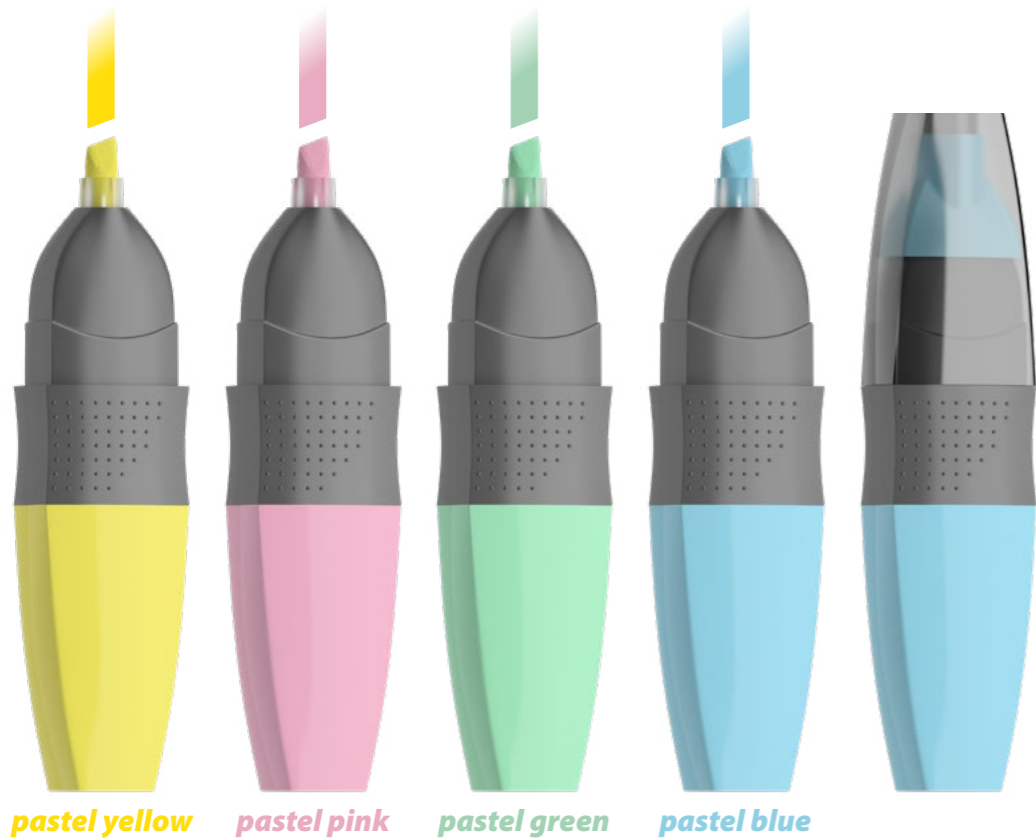

FOCUS PASTEL

pastel yellow pastel pink pastel green pastel blue

SPECIFICATIONS

Product size: **116,9 mm × 29,2 mm**
Height: **17,2 mm**

Nib: **chisel**
Line thickness: **1-4 mm**

PACKAGING

- Box dimensions: W **40 cm** × L **40 cm** × H **27 cm**
- Weight: **11 kg**
- Number of pieces packed: **500 pcs**