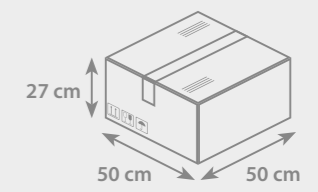

ICO BOXER 300 STAPLER

PAD PRINTING

Printable surface on the top : 45 x 18 mm

SPECIFICATIONS

Printable 24/6 or 26/6 stapler for 20 sheets.

Size: 143,2 mm x 57,7 mm
Anvil height: 32,4 mm

PACKAGING

- Box dimensions: W 50 cm x L 50 cm x H 27 cm
- Weight: 16 kg
- Number of pieces packed: 120 pcs