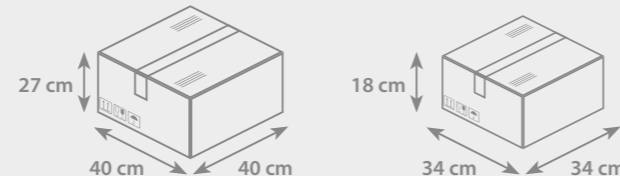

VIDEOTIP STANDARD

SPECIFICATIONS

Product length: **110,4 mm**
Diameter: **16,2 mm**

Nib: **chisel**
Line thickness: **1-4 mm**

PACKAGING

- Box dimensions:
  (A) W **40 cm** × L **40 cm** × H **27 cm**
  (B) W **34 cm** × L **34 cm** × H **18 cm**
- Weight: **7 kg**
- Number of pieces packed: **500 pcs**

Possible to print almost entire body around 360°