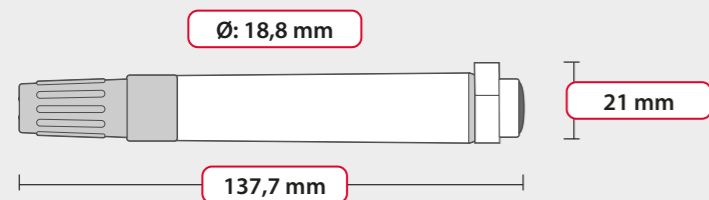

WHITEBOARD MARKER MULTIFUNCTIONAL

SPECIFICATIONS

Product size: **137,3 * 21 mm**
Diameter: **18,8 mm**

Nib: **bullet**
Line thickness: **1-3 mm**

PACKAGING

- Box dimensions:
  W **40 cm** × L **40 cm** × H **27 cm**
- Weight: **11 kg**
- Number of pieces packed: **500 pcs**

Possible to print
almost entire
body around 360°