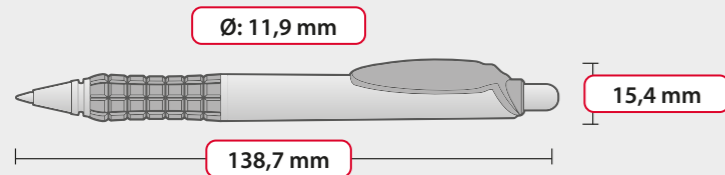

For further information click here

Possible to print almost entire body around 360°

SUNNY COLOUR

SPECIFICATIONS

Refill: **X-20**
ball diameter: **0,8 mm**
length: **106,8 mm**
writing capacity: **2500 m**
available colours: