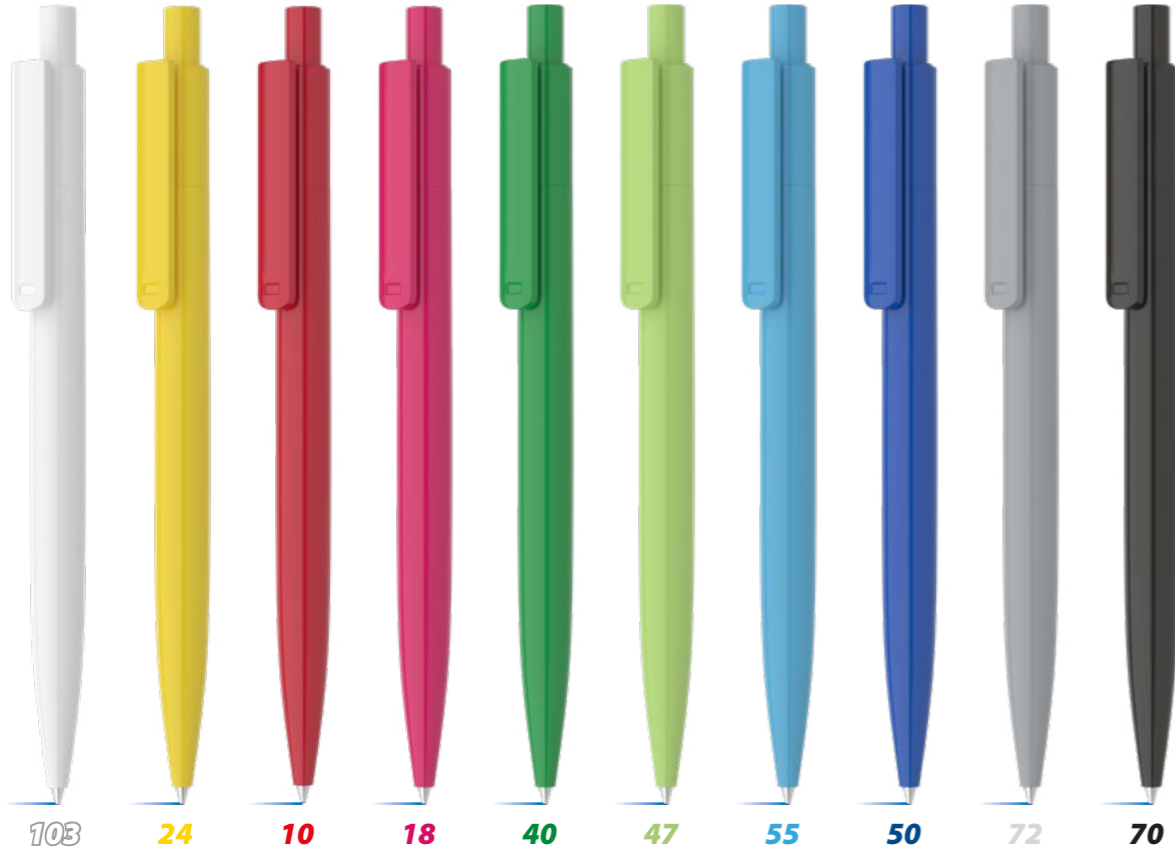

For further information click here

Possible to order with individual clips. For further information click here

Possible to print almost entire body around 360°

STARLET COLOUR

SPECIFICATIONS

Refill: **X-20**
 ball diameter: **0,8 mm**
 length: **106,8 mm**
 writing capacity: **2500 m**
 available colours: