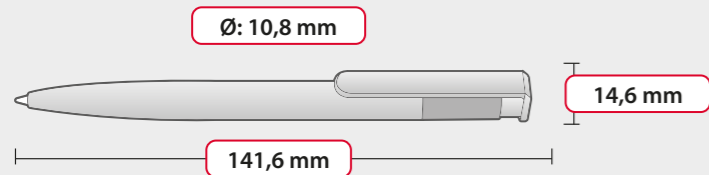

SPECIFICATIONS

Refill: **X-20**
ball diameter: **0,8 mm**
length: **106,8 mm**
writing capacity: **2500 m**
available colours:

PACKAGING

- Box dimensions:
  W **40 cm** × L **40 cm** × H **27 cm**
- Weight: **8 kg**
- Number of pieces packed: **1000 pcs**
- Unit: **200 pcs/polybag**

For further information click here

Possible to print almost entire body around 360°