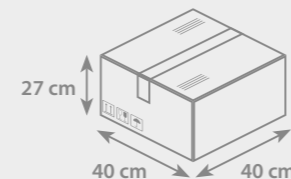

Possible to print
almost entire
body around 360°

FOCUS 2000 NEON

neon yellow neon orange neon pink neon green neon blue

SPECIFICATIONS

Product size: **116,9 mm x 29,2 mm**
Height: **17,2 mm**

Nib: **chisel**
Line thickness: **1-4 mm**

PACKAGING

- Box dimensions: W **40 cm** x L **40 cm** x H **27 cm**
- Weight: **11 kg**
- Number of pieces packed: **500 pcs**

FOCUS NEON

neon yellow neon orange neon pink neon green neon blue

SPECIFICATIONS

Product size: **116,9 mm x 29,2 mm**
Height: **17,2 mm**

Nib: **chisel**
Line thickness: **1-4 mm**

PACKAGING

- Box dimensions: W **40 cm** x L **40 cm** x H **27 cm**
- Weight: **11 kg**
- Number of pieces packed: **500 pcs**