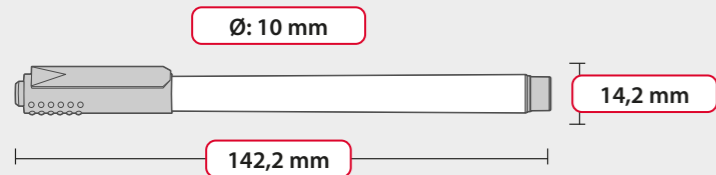

Possible to print almost entire body around 360°

WHITEBOARD MARKER M

SPECIFICATIONS

Product size: **142,2 × 14,2 mm**
Diameter: **10 mm**

Nib: **bullet**
Line thickness: **1-1,5 mm**

PACKAGING

- Box dimensions:
W **34 cm** × L **34 cm** × H **18 cm**
- Weight: **7 kg**
- Number of pieces packed: **1000 pcs**