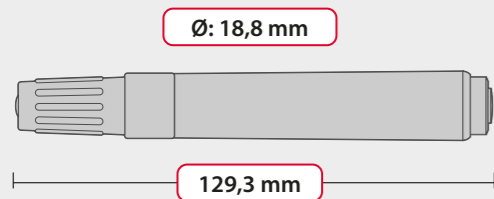

VIDEOTIP XXL STANDARD

SPECIFICATIONS

Product length: **129,3 mm**
Diameter: **18,8 mm**

Nib: **chisel**
Line thickness: **1-4 mm**

PACKAGING

- Box dimensions: W **40 cm** × L **40 cm** × H **27 cm**
- Weight: **9 kg**
- Number of pieces packed: **500 pcs**

Possible to print almost entire body around 360°