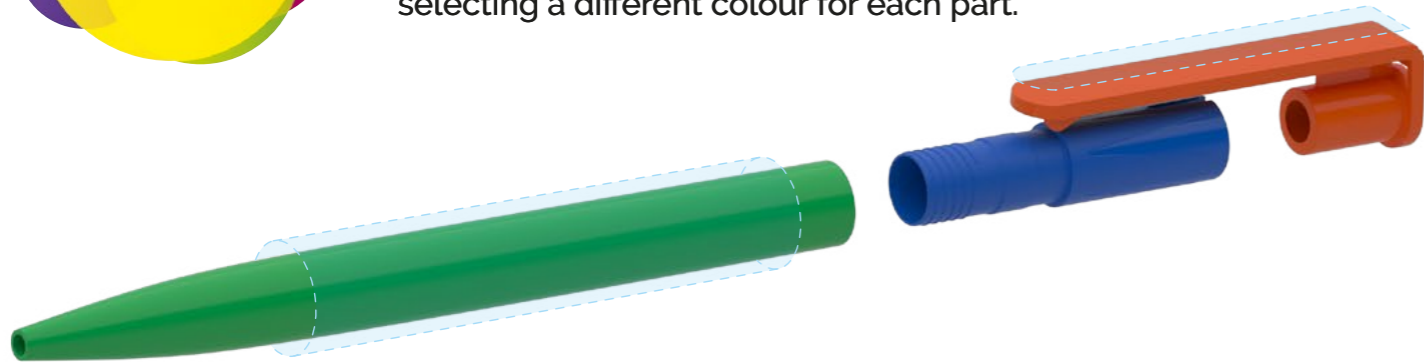

Style your pen according to your own preferences

Combine any of the colours on this page - this way you can create a unique pen by selecting a different colour for each part.

standard colours

MOQ: 500 pcs