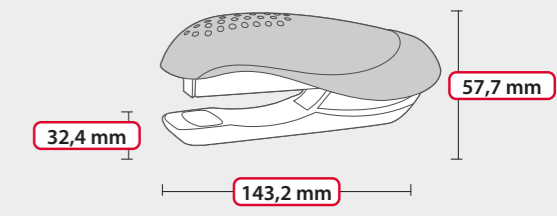

ICO BOXER 300 STAPLER

PAD PRINTING

Printable surface on the top : 45 x 18 mm

SPECIFICATIONS

Printable 24/6 or 26/6 stapler for 20 sheets.

Size: 143,2 mm x 57,7 mm
Anvil height: 32,4 mm

PACKAGING

- Box dimensions: W 50 cm x L 50 cm x H 27 cm
- Weight: 16 kg
- Number of pieces packed: 120 pcs