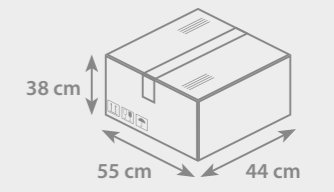

- Box dimensions: W **55 cm** × L **44 cm** × H **38 cm**
- Weight: **15 kg**
- Number of pieces packed: **200 pcs**