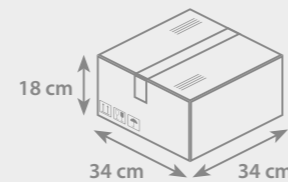

ECO PEN

SPECIFICATIONS

Refill: **X-20**
ball diameter: **0,8 mm**
length: **106,8 mm**
writing capacity: **2500 m**
available colours:

PACKAGING

- Box dimensions: W **34 cm** × L **34 cm** × H **18 cm**
- Weight: **6 kg**
- Number of pieces packed: **1000 pcs**
- Unit: **200 pcs/polybag**

For further information click here

Possible to print almost entire body around 360°