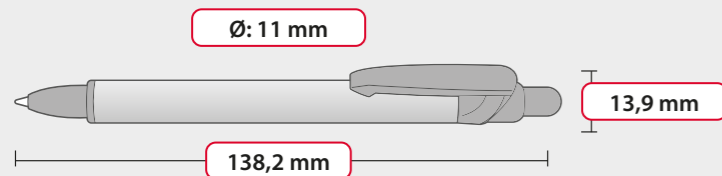

Possible to print almost entire body around 360°

ECO PEN

SPECIFICATIONS

Refill: **X-20**
ball diameter: **0,8 mm**
length: **106,8 mm**
writing capacity: **2500 m**
available colours:

PACKAGING

- Box dimensions: W **34 cm** × L **34 cm** × H **18 cm**
- Weight: **6 kg**
- Number of pieces packed: **1000 pcs**
- Unit: **200 pcs/polybag**