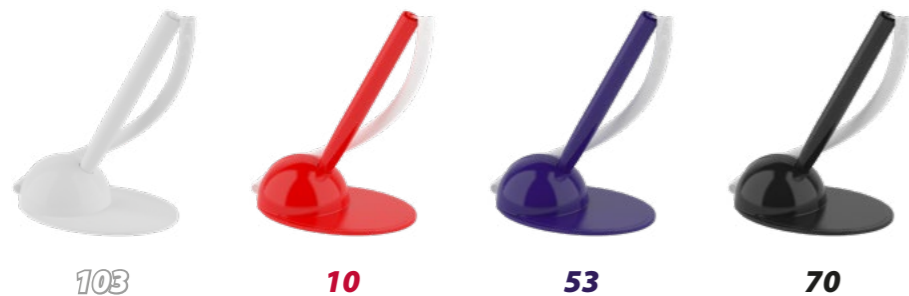

Possible to print almost entire body around 360°

ICO T-PEN COUNTER PEN

30% RECYCLED MATERIAL

Wire Colours:

- 103
- 24
- 70

Available Colours:

PAD & SCREEN PRINTING

BASE/BARREL