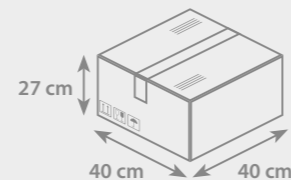

Nib: **chisel**
Line thickness: **1-4 mm**

PACKAGING

- Box dimensions: W **40 cm** × L **40 cm** × H **27 cm**
- Weight: **9 kg**
- Number of pieces packed: **500 pcs**

Possible to print almost entire body around 360°