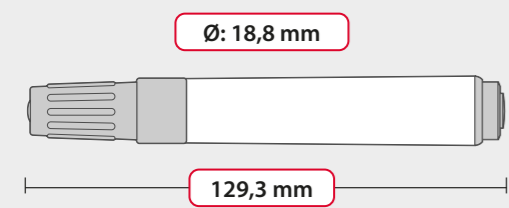

PACKAGING

- Box dimensions: W **40 cm** × L **40 cm** × H **27 cm**
- Weight: **11 kg**
- Number of pieces packed: **500 pcs**

 **360° print**

Possible to print almost entire body around 360°

WHITEBOARD MARKER MULTIFUNCTIONAL