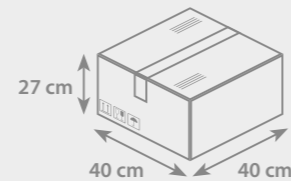

PERMANENT MARKER XXL

SPECIFICATIONS

Product length: **129,3 mm**
Diameter: **18,8 mm**

Nib: **bullet**
Line thickness: **1-3 mm**

PACKAGING

- Box dimensions: W **40 cm** × L **40 cm** × H **27 cm**
- Weight: **11 kg**
- Number of pieces packed: **500 pcs**

Possible to print almost entire body around 360°