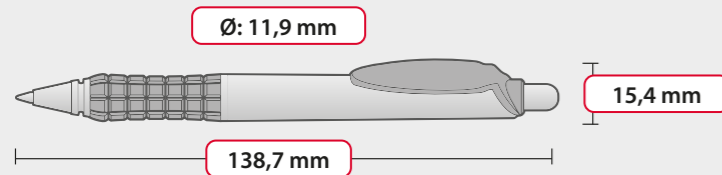

PACKAGING

- Box dimensions: W **40 cm** × L **40 cm** × H **27 cm**
- Weight: **8 kg**
- Number of pieces packed: **1000 pcs**
- Unit: **200 pcs/polybag**

For further information click here

Possible to print almost entire body around 360°