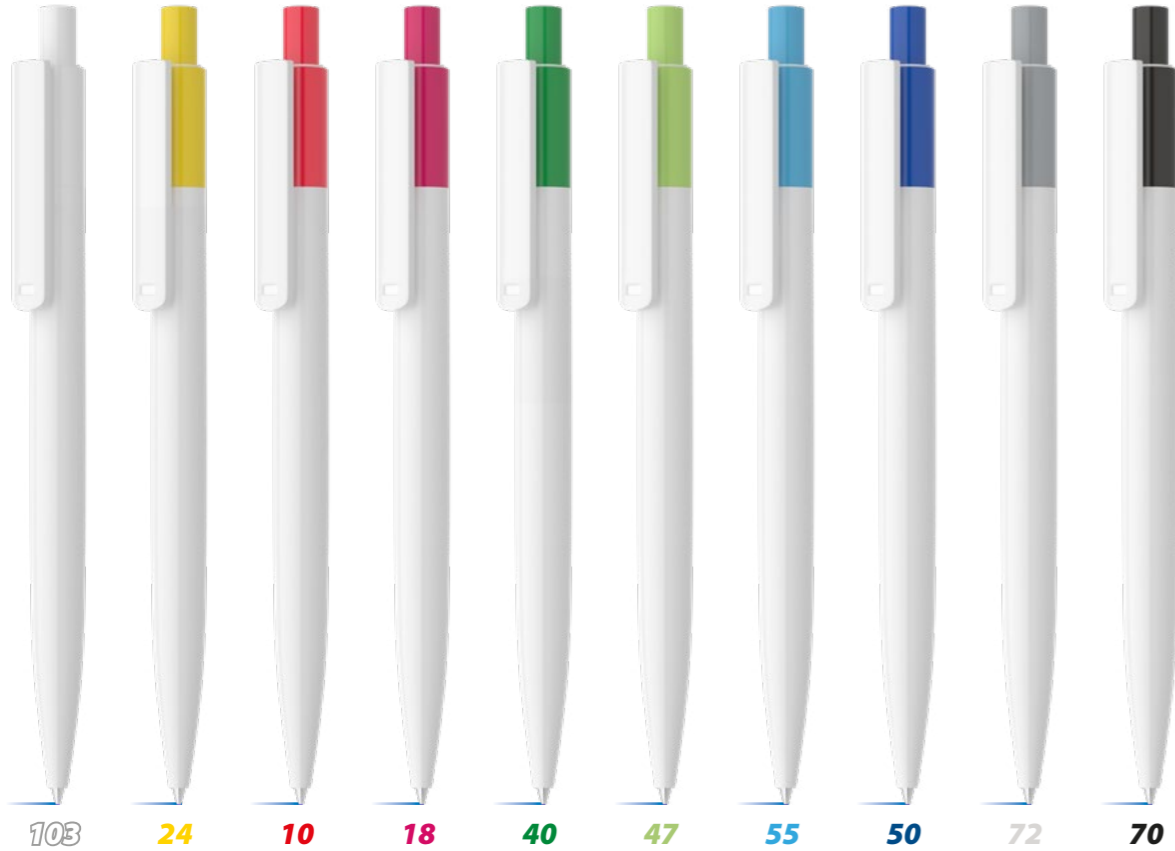

STARLET

SPECIFICATIONS

Refill: **X-20**
ball diameter: **0,8 mm**
length: **106,8 mm**
writing capacity: **2500 m**
available colours:

PACKAGING

- Box dimensions:
  W **40 cm** × L **40 cm** × H **27 cm**
- Weight: **8 kg**
- Number of pieces packed: **1000 pcs**
- Unit: **200 pcs/polybag**