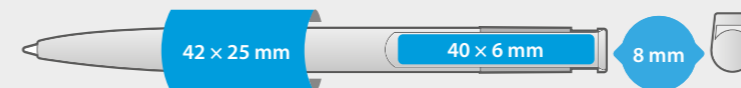

SPECIFICATIONS

Refill: **X-20**
ball diameter: **0,8 mm**
length: **106,8 mm**
writing capacity: **2500 m**
available colours:

PACKAGING

- Box dimensions:
  W **40 cm** × L **40 cm** × H **27 cm**
- Weight: **8 kg**
- Number of pieces packed: **1000 pcs**
- Unit: **200 pcs/polybag**

For further information click here

Possible to print almost entire body around 360°