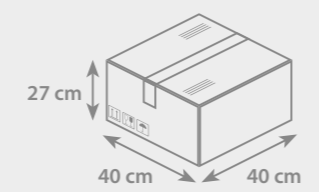

PACKAGING

- Box dimensions:
W **40 cm** × L **40 cm** × H **27 cm**
- Weight: **8 kg**
- Number of pieces packed: **1000 pcs**
- Unit: **200 pcs/polybag**

For further information click here

Possible to print almost entire body around 360°