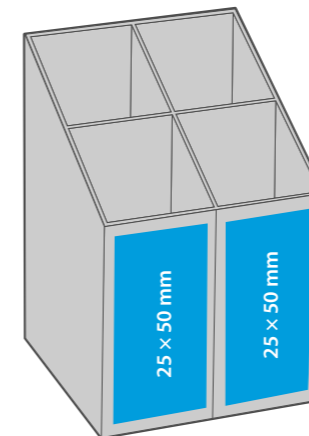

- Box dimensions: W **59 cm** × L **39 cm** × H **25 cm**
- Weight: **6 kg**
- Number of pieces packed: **40 pcs**

ICO QUADRAT PEN POT

 **30% RECYCLED MATERIAL**

PAD PRINTING

SPECIFICATIONS

Square-shaped pen holder with four sections for pens.

Size: **75,2 mm × 111 mm**
Depth: **75,2 mm**

18

27

47

55

TR70

TR50

PACKAGING

- Box dimensions: W **55 cm** × L **44 cm** × H **38 cm**
- Weight: **12 kg**
- Number of pieces packed: **96 pcs**

ICO RING PEN POT

30% RECYCLED
MATERIAL

OFFSET PRINT

18

47

53

70