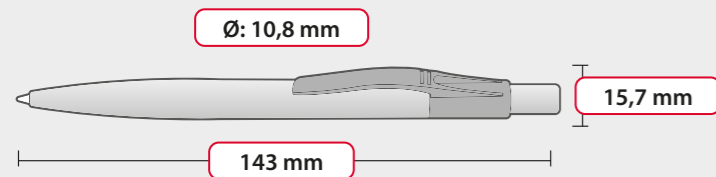

STARLET

SPECIFICATIONS

Refill: **X-20**
 ball diameter: **0,8 mm**
 length: **106,8 mm**
 writing capacity: **2500 m**
 available colours:

PACKAGING

- Box dimensions:
W **40 cm** × L **40 cm** × H **27 cm**
- Weight: **8 kg**
- Number of pieces packed: **1000 pcs**
- Unit: **200 pcs/polybag**