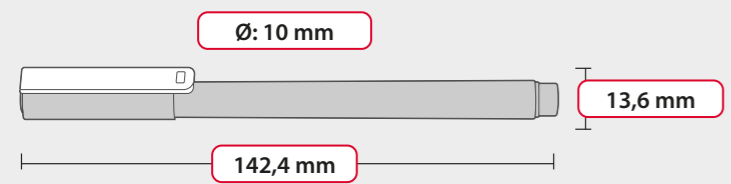

VIDEOTIP XXL STANDARD

neon yellow

neon orange

neon pink

neon green

neon blue

SPECIFICATIONS

Product length: **129,3 mm**
Diameter: **18,8 mm**

VIDEOTIP SLIM NEON - PASTEL

neon yellow neon orange neon pink neon green
pastel yellow pastel green pastel blue pastel pink

SPECIFICATIONS

Product size: **142,4 × 13,6 mm**
Diameter: **10 mm**

Nib: **chisel**
Line thickness: **1-3 mm**

Possible to print almost entire body around 360°

WHITEBOARD MARKER M

SPECIFICATIONS

Product size: **142,2 × 14,2 mm**
Diameter: **10 mm**

Nib: **bullet**
Line thickness: **1-1,5 mm**

PACKAGING

- Box dimensions:
W **34 cm** × L **34 cm** × H **18 cm**
- Weight: **7 kg**
- Number of pieces packed: **1000 pcs**