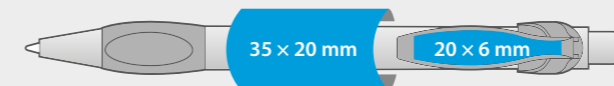

PACKAGING

- Box dimensions:
W **40 cm** × L **40 cm** × H **27 cm**
- Weight: **8 kg**
- Number of pieces packed: **1000 pcs**
- Unit: **200 pcs/polybag**

For further information click here

Possible to print almost entire body around 360°