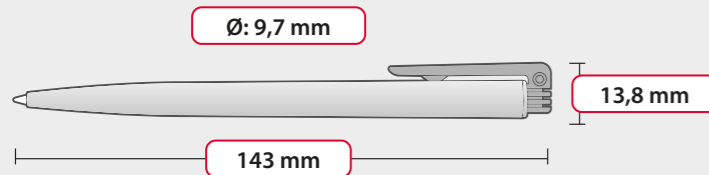

Possible to print almost entire body around 360°

ECO PEN

SPECIFICATIONS

Refill: **X-20**
ball diameter: **0,8 mm**
length: **106,8 mm**
writing capacity: **2500 m**
available colours:

PACKAGING

- Box dimensions: W **34 cm** × L **34 cm** × H **18 cm**
- Weight: **6 kg**
- Number of pieces packed: **1000 pcs**
- Unit: **200 pcs/polybag**

For further information click here

Possible to print almost entire body around 360°

ECO PEN COLOUR

SPECIFICATIONS

Refill: **X-20**
ball diameter: **0,8 mm**
length: **106,8 mm**
writing capacity: **2500 m**
available colours: