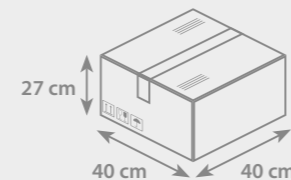

BUGGY 007

103

20

10

40

50

70

SPECIFICATIONS

Refill: **X-20**
ball diameter: **0,8 mm**
length: **106,8 mm**
writing capacity: **2500 m**
available colours:

PACKAGING

- Box dimensions:
  W **40 cm** × L **40 cm** × H **27 cm**
- Weight: **10 kg**
- Number of pieces packed: **1000 pcs**
- Unit: **200 pcs/polybag**

For further
information
click here

Possible to print
almost entire
body around 360°