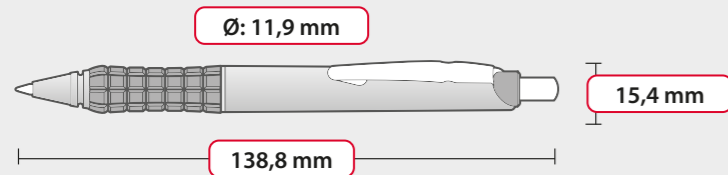

SPECIFICATIONS

Refill: **X-20**
ball diameter: **0,8 mm**
length: **106,8 mm**
writing capacity: **2500 m**
available colours:

PACKAGING

- Box dimensions:
  W **40 cm** × L **40 cm** × H **27 cm**
- Weight: **13 kg**
- Number of pieces packed: **1000 pcs**
- Unit: **200 pcs/polybag**

For further information click here

Possible to print almost entire body around 360°