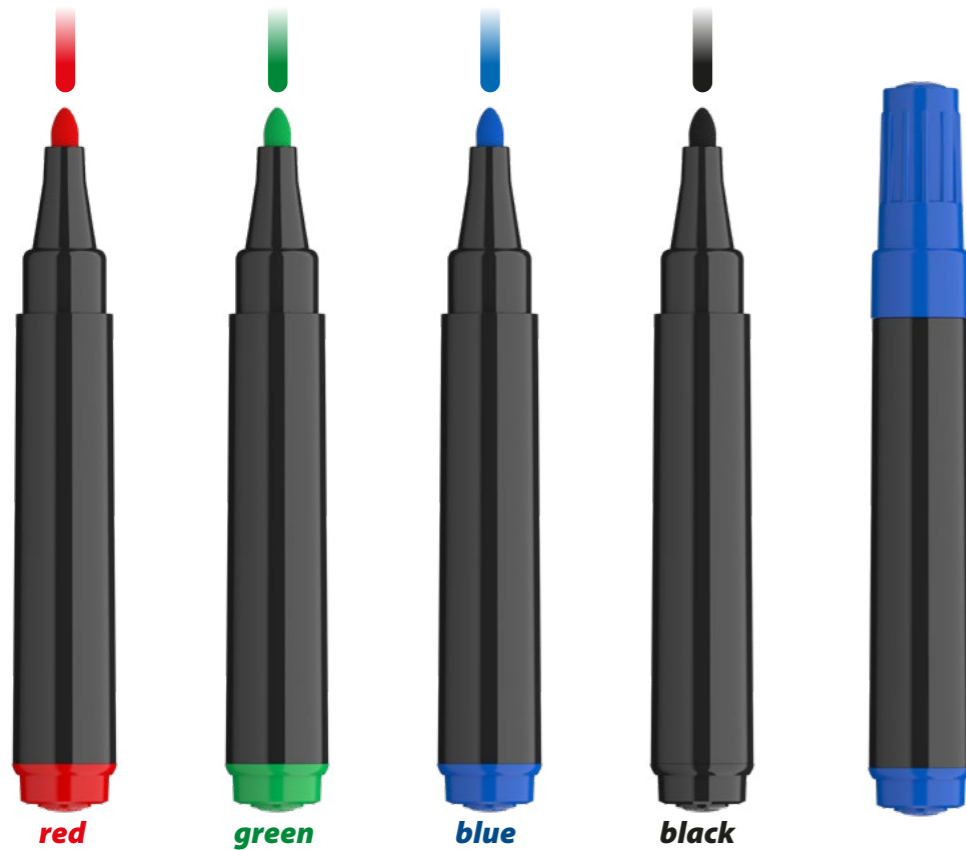

Possible to print almost entire body around 360°

PERMANENT MARKER XXL

SPECIFICATIONS

Product length: **129,3 mm**
Diameter: **18,8 mm**

Nib: **bullet**
Line thickness: **1-3 mm**

PACKAGING

- Box dimensions: W **40 cm** × L **40 cm** × H **27 cm**
- Weight: **11 kg**
- Number of pieces packed: **500 pcs**