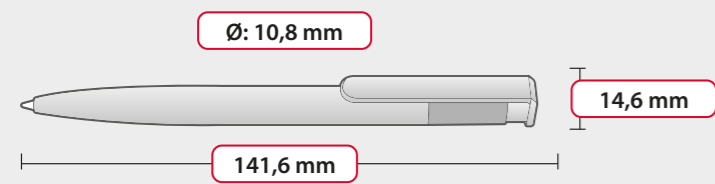

PACKAGING

- Box dimensions:
W **40 cm** × L **40 cm** × H **27 cm**
- Weight: **8 kg**
- Number of pieces packed: **1000 pcs**
- Unit: **200 pcs/polybag**

For further information click here

Possible to print almost entire body around 360°