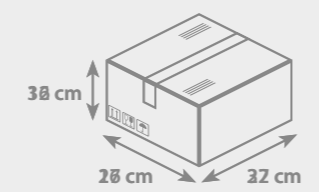

PACKAGING

- Box dimensions: W **32 cm** × L **16 cm** × H **27 cm**
- Weight: **8 kg**
- Number of pieces packed: **500 pcs**

Possible to order with individual clips. For further information [click here](#)

Possible to print almost entire body around 360°

WHITEBOARD MARKER M

SPECIFICATIONS

Product size: **142,2 × 14,2 mm**
Diameter: **10 mm**

Nib: **bullet**
Line thickness: **1-1,5 mm**

PACKAGING

- Box dimensions:
W **34 cm** × L **34 cm** × H **18 cm**
- Weight: **7 kg**
- Number of pieces packed: **1000 pcs**