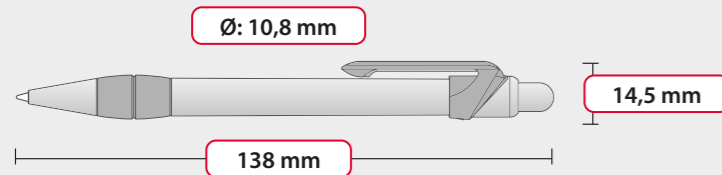

BUGGY 007

103

20

10

40

50

70

SPECIFICATIONS

Refill: **X-20**
ball diameter: **0,8 mm**
length: **106,8 mm**
writing capacity: **2500 m**
available colours:

PACKAGING

- Box dimensions:
  W **40 cm** × L **40 cm** × H **27 cm**
- Weight: **10 kg**
- Number of pieces packed: **1000 pcs**
- Unit: **200 pcs/polybag**

For further
information
click here

Possible to print
almost entire
body around 360°