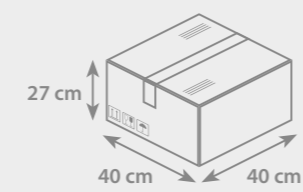

PACKAGING

- Box dimensions: W **40 cm** × L **40 cm** × H **27 cm**
- Weight: **11 kg**
- Number of pieces packed: **500 pcs**

 **360° print**

Possible to print almost entire body around 360°

WHITEBOARD MARKER MULTIFUNCTIONAL

SPECIFICATIONS

Product size: **137,3 * 21 mm**
Diameter: **18,8 mm**

Nib: **bullet**
Line thickness: **1-3 mm**

PACKAGING

- Box dimensions:
W **40 cm** × L **40 cm** × H **27 cm**
- Weight: **11 kg**
- Number of pieces packed: **500 pcs**