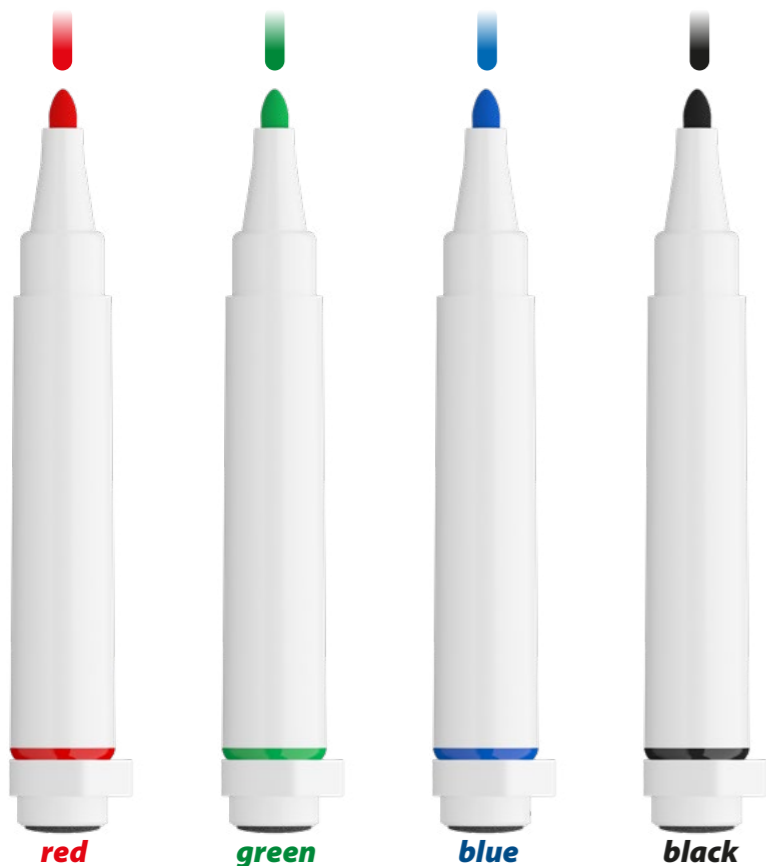

WHITEBOARD MARKER MULTIFUNCTIONAL

SPECIFICATIONS

Product size: **137,3 * 21 mm**
Diameter: **18,8 mm**

Nib: **bullet**
Line thickness: **1-3 mm**

PACKAGING

- Box dimensions:
  W **40 cm** × L **40 cm** × H **27 cm**
- Weight: **11 kg**
- Number of pieces packed: **500 pcs**