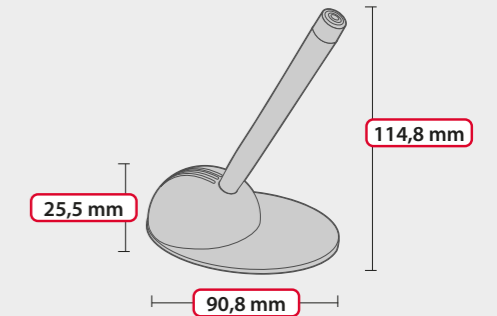

Possible to print almost entire body around 360°

BRUSH PEN

SPECIFICATIONS

Product length: **162 mm**
Diameter: **10,3 mm**

Nib: **brush-like, flexible**
Line thickness: **1-3 mm**

PACKAGING

- Box dimensions: W **40 cm** × L **40 cm** × H **27 cm**
- Weight: **8 kg**
- Number of pieces packed: **500 pcs**

Possible to print almost entire body around 360°

T-SHIRT MARKER XXL

SPECIFICATIONS

Product length: **129,3 mm**
Diameter: **18,8 mm**

Nib: **bullet**
Line thickness: **1-3 mm**

PACKAGING

- Box dimensions: W **40 cm** × L **40 cm** × H **27 cm**
- Weight: **9 kg**
- Number of pieces packed: **500 pcs**

SPECIFICATIONS

White solid barrel, non-slip adhesive strip at the base.

Total height: **114,8 mm**
Base size: **25,5 mm × 90,8 mm**

Refill: **X-20**
ball diameter: **0,8 mm**
length: **106,8 mm**
writing capacity: **2500 m**
available colours: