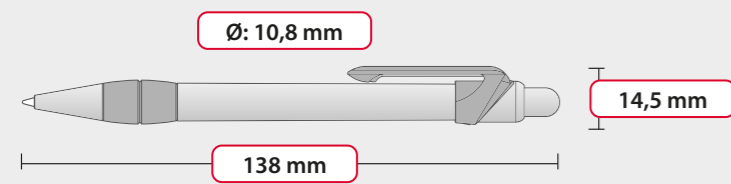

PACKAGING

- Box dimensions: W **40 cm** × L **40 cm** × H **27 cm**
- Weight: **10 kg**
- Number of pieces packed: **1000 pcs**
- Unit: **200 pcs/polybag**

For further information click here

Possible to print almost entire body around 360°