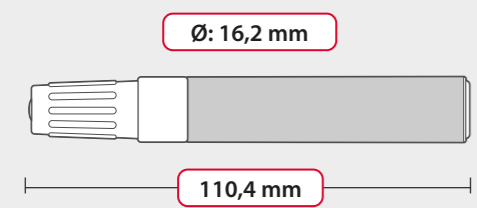

T-SHIRT MARKER

SPECIFICATIONS

Product length: **110,4 mm**
Diameter: **16,2 mm**

Nib: **bullet**
Line thickness: **1-3 mm**

PACKAGING

- Box dimensions: W **40 cm** × L **40 cm** × H **27 cm**
- Weight: **14 kg**
- Number of pieces packed: **1000 pcs**

Possible to print almost entire body around 360°