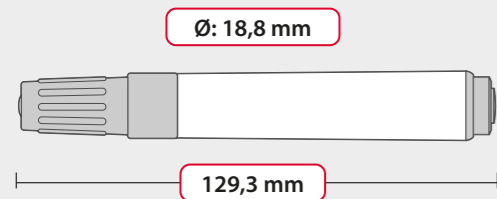

PERMANENT MARKER XXL

SPECIFICATIONS

Product length: **129,3 mm**
Diameter: **18,8 mm**

Nib: **bullet**
Line thickness: **1-3 mm**

PACKAGING

- Box dimensions: W **40 cm** × L **40 cm** × H **27 cm**
- Weight: **11 kg**
- Number of pieces packed: **500 pcs**

Possible to print almost entire body around 360°