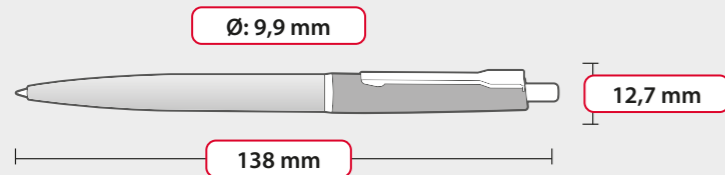

additional colours

MOQ: 5000 pcs

60 PANTONE 2665 C