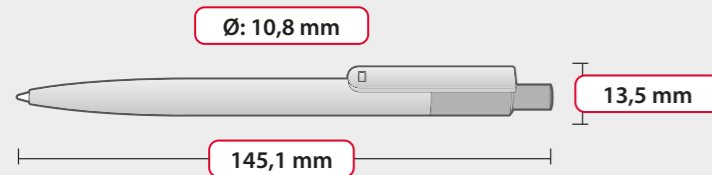

STARLET

SPECIFICATIONS

Refill: **X-20**
ball diameter: **0,8 mm**
length: **106,8 mm**
writing capacity: **2500 m**
available colours:

PACKAGING

- Box dimensions:
  W **40 cm** × L **40 cm** × H **27 cm**
- Weight: **8 kg**
- Number of pieces packed: **1000 pcs**
- Unit: **200 pcs/polybag**

For further information click here

Possible to order with individual clips. For further information click here

Possible to print almost entire body around 360°