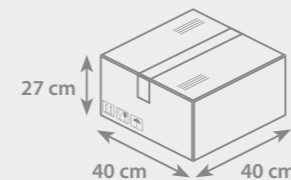

WHITEBOARD MARKER

SPECIFICATIONS

Product length: **110,4 mm**
Diameter: **16,2 mm**

Nib: **bullet**
Line thickness: **1-3 mm**

PACKAGING

- Box dimensions: W **40 cm** × L **40 cm** × H **27 cm**
- Weight: **15 kg**
- Number of pieces packed: **1000 pcs**

Possible to print almost entire body around 360°