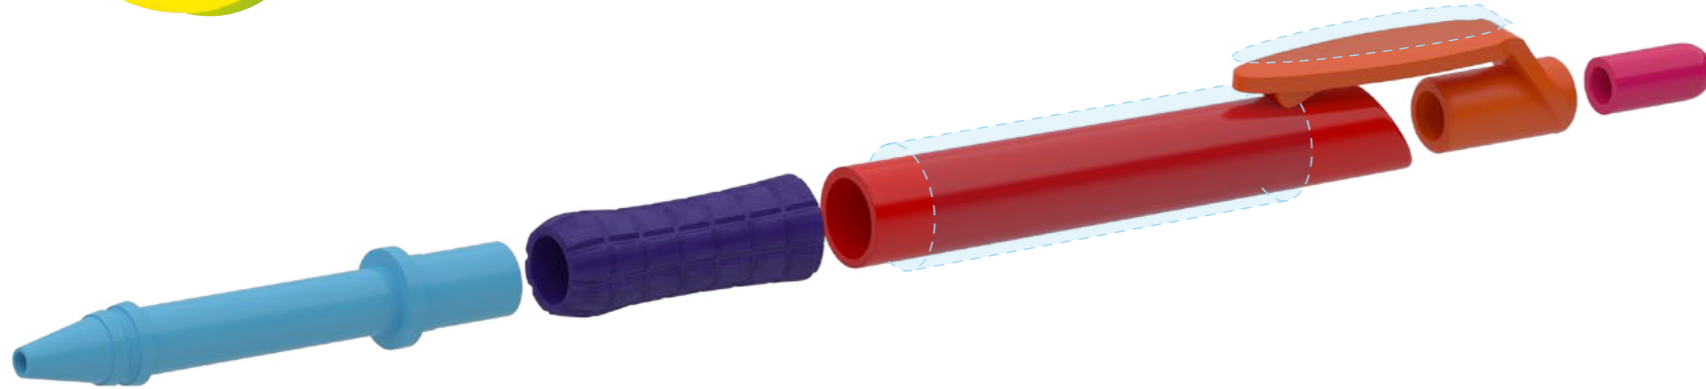

Style your pen according to your own preferences

Combine any of the colours on this page - this way you can create a unique pen by selecting a different colour for each part.

standard colours

MOQ: 500 pcs