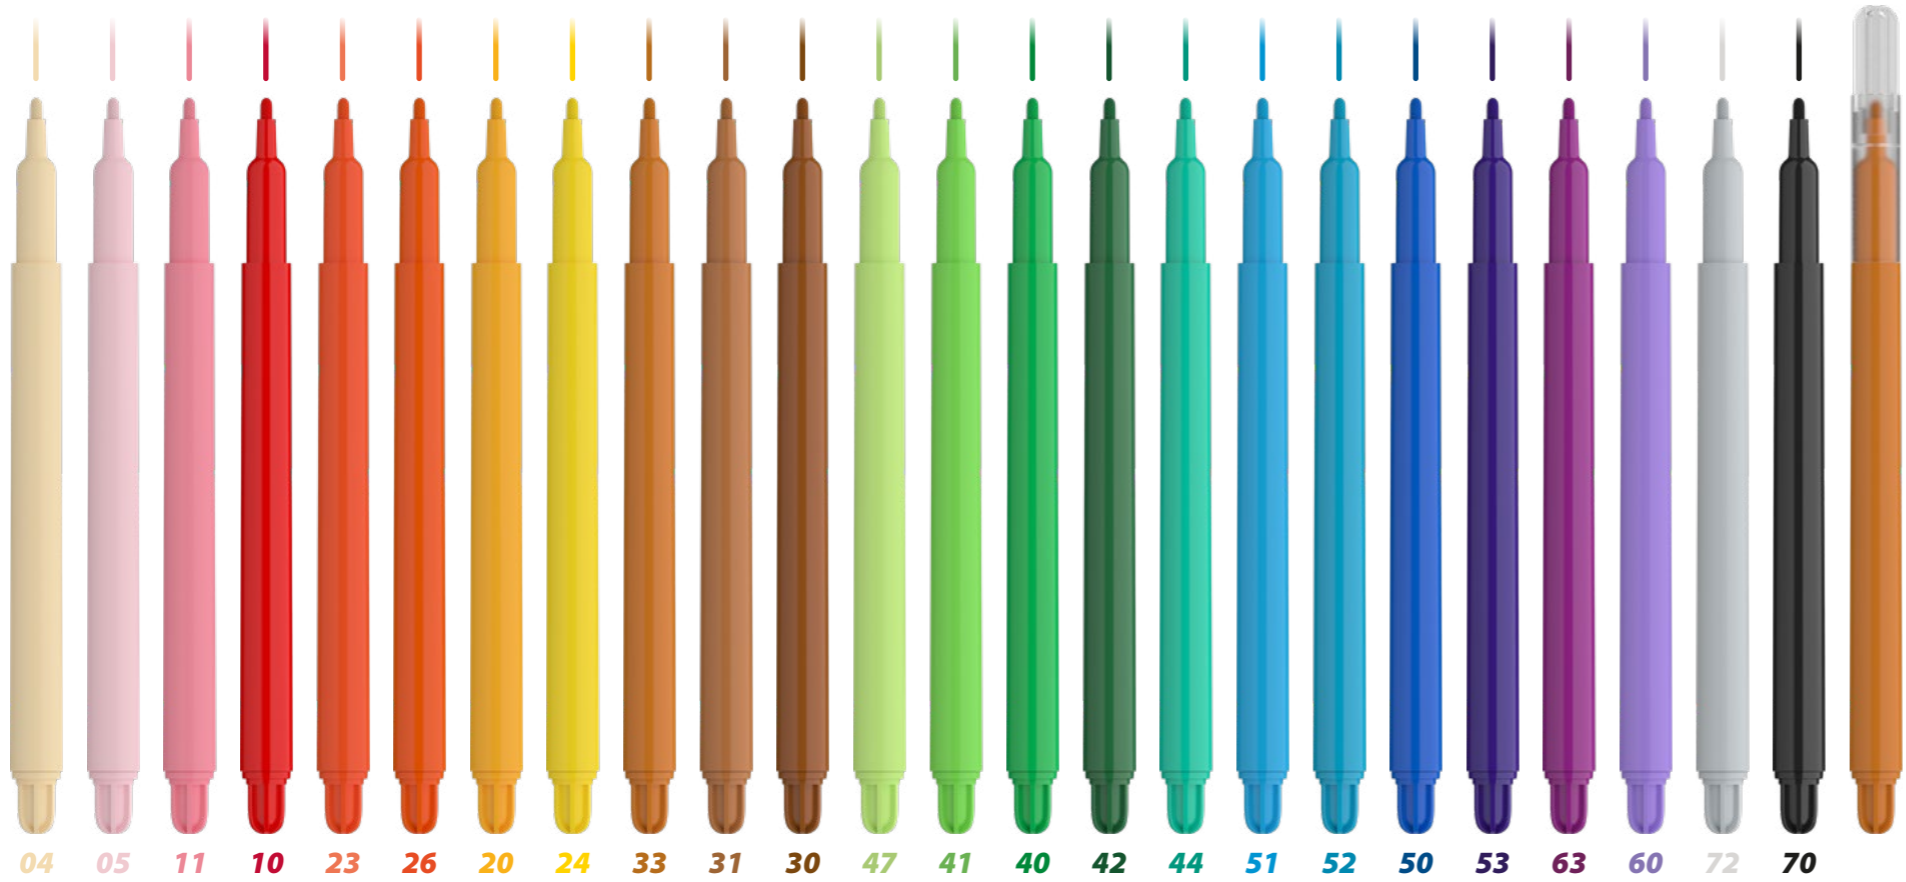

ICO 300

SPECIFICATIONS

Product length: **162 mm**
Diameter: **10,3 mm**

Nib: **bullet**
Line thickness: **1-1,5 mm**

PACKAGING

- Box dimensions: W **40 cm** × L **40 cm** × H **18 cm**
- Weight: **8 kg**
- Number of pieces packed: **500 pcs**