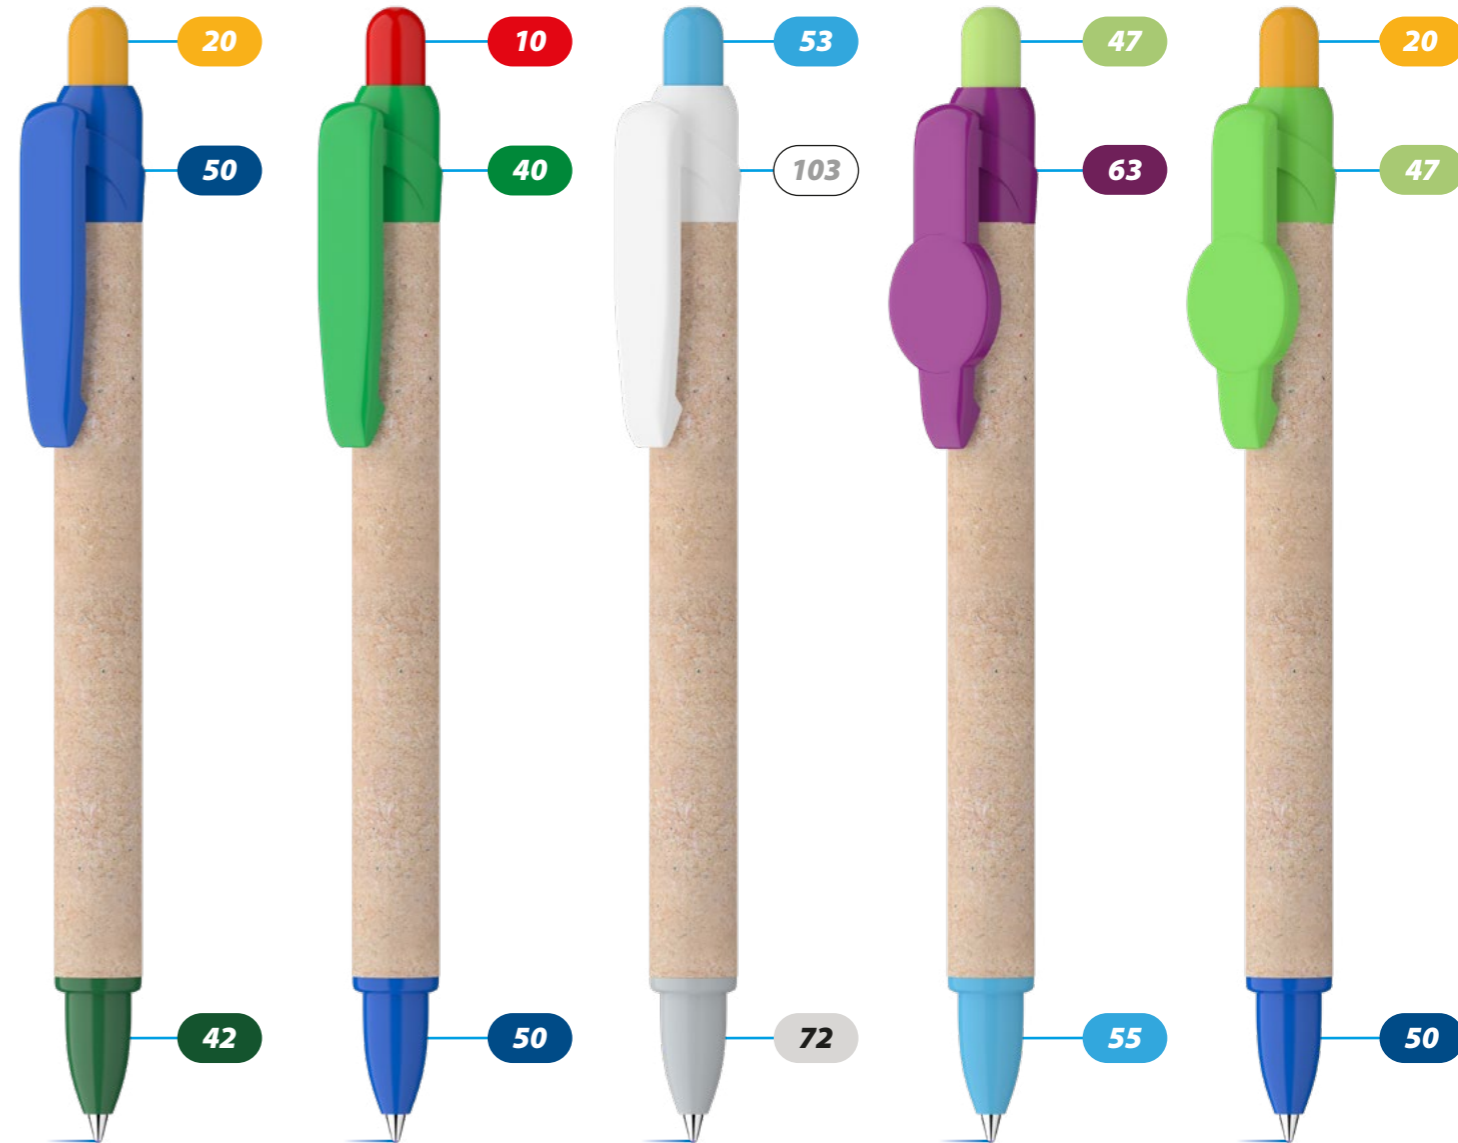

PAPER PEN RETRACTABLE

Style your pen according to your own preferences

Combine any of the colours on this page - this way you can create a unique pen by selecting a different colour for each part.

standard colours

MIX & MATCH IDEAS

BACK TO TABLE OF CONTENTS

Style your pen according to your own preferences

Combine any of the colours on this page - this way you can create a unique pen by selecting a different colour for each part.