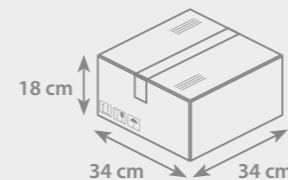

PACKAGING

- Box dimensions:
W **34 cm** × L **34 cm** × H **18 cm**
- Weight: **6 kg**
- Number of pieces packed: **1000 pcs**
- Unit: **200 pcs/polybag**

For further
information
click here

Possible to print
almost entire
body around 360°