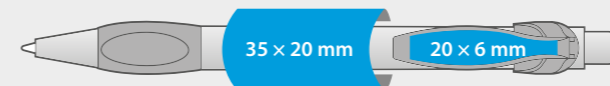

ALFA 007

SPECIFICATIONS

Refill: **X-20**
ball diameter: **0,8 mm**
length: **106,8 mm**
writing capacity: **2500 m**
available colours:

PACKAGING

- Box dimensions:
  W **40 cm** × L **40 cm** × H **27 cm**
- Weight: **8 kg**
- Number of pieces packed: **1000 pcs**
- Unit: **200 pcs/polybag**

For further information click here

Possible to print almost entire body around 360°