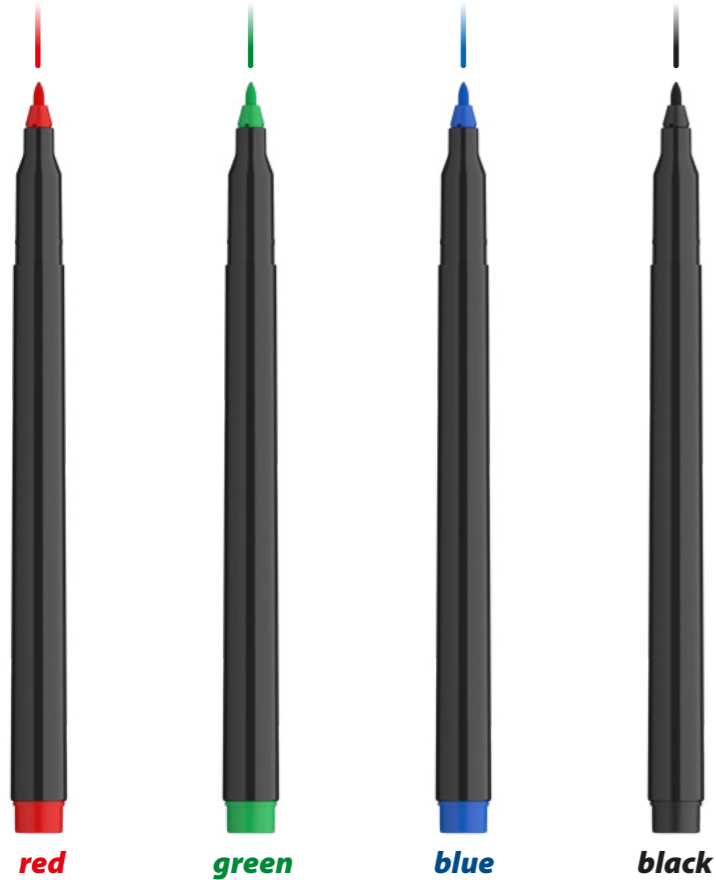

PERMANENT M

SPECIFICATIONS

Product length: **142,2 mm**
Diameter: **10 mm**

Nib: **bullet**
Line thickness: **1-1,5 mm**

PACKAGING

- Box dimensions: W **34 cm** × L **34 cm** × H **18 cm**
- Weight: **7 kg**
- Number of pieces packed: **1000 pcs**