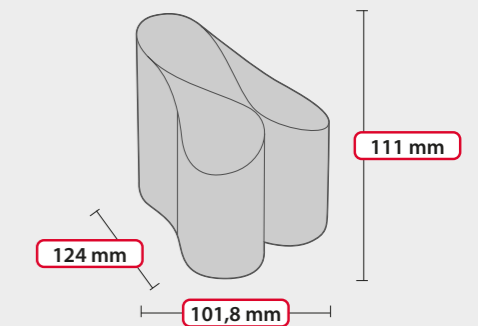

PACKAGING

17 kg

- Box dimensions: **W 50 cm × L 50 cm × H 27 cm**
- Weight: **17 kg**
- Number of pieces packed: **100 pcs**

ICO LUX PEN POT

 **30% RECYCLED MATERIAL**

PAD PRINTING

18

27

47

55

TR70

TR50

SPECIFICATIONS

Pen holder designed by ICO with three sections for pens.

Size: **101,8 mm** × **111 mm**
Depth: **124 mm**

PACKAGING

- Box dimensions: W **59 cm** × L **39 cm** × H **25 cm**
- Weight: **6 kg**
- Number of pieces packed: **40 pcs**

ICO QUADRAT PEN POT

 **30% RECYCLED MATERIAL**

PAD PRINTING

SPECIFICATIONS

Square-shaped pen holder with four sections for pens.