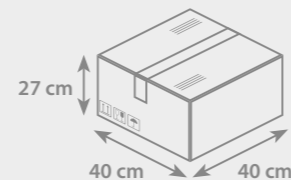

ICO 70 COLOUR

SPECIFICATIONS

Refill: **X-20**
ball diameter: **0,8 mm**
length: **106,8 mm**
writing capacity: **2500 m**
available colours:

PACKAGING

- Box dimensions:
  W **40 cm** × L **40 cm** × H **27 cm**
- Weight: **10 kg**
- Number of pieces packed: **1000 pcs**
- Unit: **200 pcs/polybag**

Possible to print almost entire body around 360°