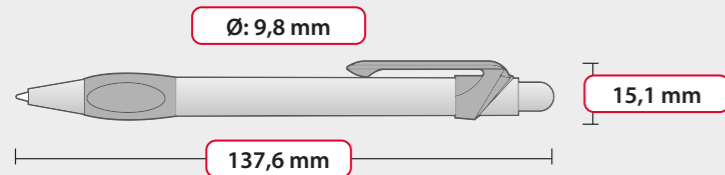

ALFA 007

SPECIFICATIONS

Refill: **X-20**
ball diameter: **0,8 mm**
length: **106,8 mm**
writing capacity: **2500 m**
available colours:

PACKAGING

- Box dimensions:
  W **40 cm** × L **40 cm** × H **27 cm**
- Weight: **8 kg**
- Number of pieces packed: **1000 pcs**
- Unit: **200 pcs/polybag**

For further information click here

Possible to print almost entire body around 360°