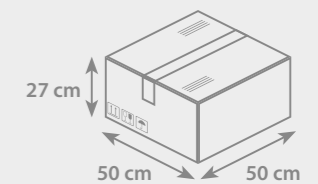

PACKAGING

17 kg

- Box dimensions: **W 50 cm × L 50 cm × H 27 cm**
- Weight: **17 kg**
- Number of pieces packed: **100 pcs**