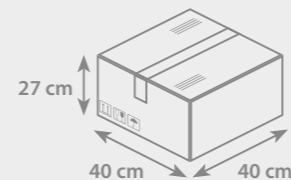

PACKAGING

- Box dimensions:
W **40 cm** × L **40 cm** × H **27 cm**
- Weight: **8 kg**
- Number of pieces packed: **1000 pcs**
- Unit: **200 pcs/polybag**

For further information click here

Possible to print almost entire body around 360°