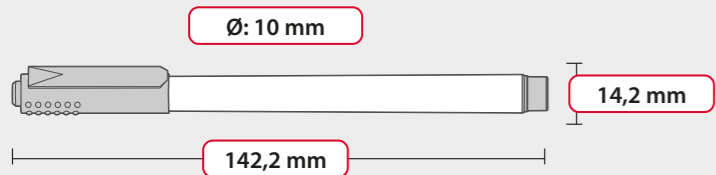

Possible to print
almost entire
body around 360°