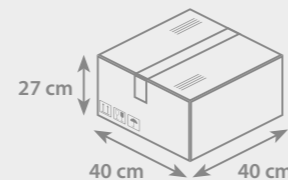

STARLET

SPECIFICATIONS

Refill: **X-20**
ball diameter: **0,8 mm**
length: **106,8 mm**
writing capacity: **2500 m**
available colours:

PACKAGING

- Box dimensions:
  W **40 cm** × L **40 cm** × H **27 cm**
- Weight: **8 kg**
- Number of pieces packed: **1000 pcs**
- Unit: **200 pcs/polybag**

For further information click here

Possible to order with individual clips. For further information click here

Possible to print almost entire body around 360°