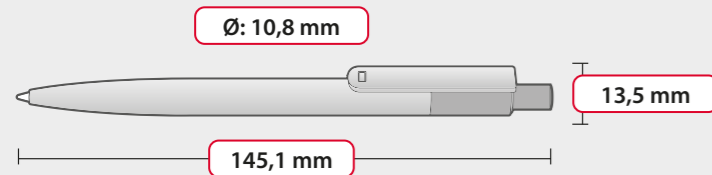

STARLET COLOUR

SPECIFICATIONS

Refill: **X-20**
ball diameter: **0,8 mm**
length: **106,8 mm**
writing capacity: **2500 m**
available colours:

PACKAGING

- Box dimensions: W **40 cm** × L **40 cm** × H **27 cm**
- Weight: **8 kg**
- Number of pieces packed: **1000 pcs**
- Unit: **200 pcs/polybag**

For further information [click here](#)

Possible to order with individual clips. For further information [click here](#)

Possible to print almost entire body around 360°