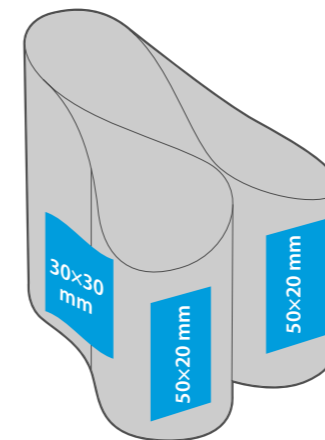

PACKAGING

17 kg

- Box dimensions: **W 50 cm × L 50 cm × H 27 cm**
- Weight: **17 kg**
- Number of pieces packed: **100 pcs**

ICO LUX PEN POT

 **30% RECYCLED MATERIAL**

PAD PRINTING

18

27

47

55

TR70

TR50

SPECIFICATIONS

Pen holder designed by ICO with three sections for pens.

Size: **101,8 mm** × **111 mm**
Depth: **124 mm**

PACKAGING

- Box dimensions: W **59 cm** × L **39 cm** × H **25 cm**
- Weight: **6 kg**
- Number of pieces packed: **40 pcs**

ICO QUADRAT PEN POT

 **30% RECYCLED MATERIAL**

PAD PRINTING

SPECIFICATIONS

Square-shaped pen holder with four sections for pens.