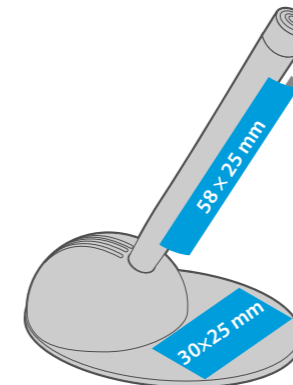

ICO T-PEN COUNTER PEN

30% RECYCLED MATERIAL

Wire Colours:

- 103
- 24
- 70

Available Colours: