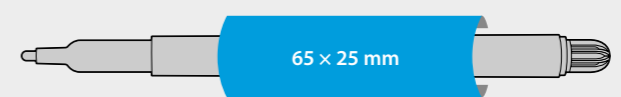

ICO 300

SPECIFICATIONS

Product length: **162 mm**
Diameter: **10,3 mm**

Nib: **bullet**
Line thickness: **1-1,5 mm**

PACKAGING

- Box dimensions: W **40 cm** × L **40 cm** × H **18 cm**
- Weight: **8 kg**
- Number of pieces packed: **500 pcs**

Possible to print almost entire body around 360°