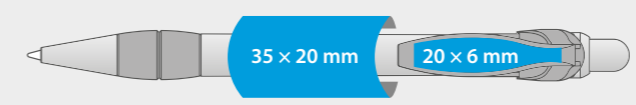

PACKAGING

- Box dimensions: W **40 cm** × L **40 cm** × H **27 cm**
- Weight: **10 kg**
- Number of pieces packed: **1000 pcs**
- Unit: **200 pcs/polybag**

For further information click here

Possible to print almost entire body around 360°