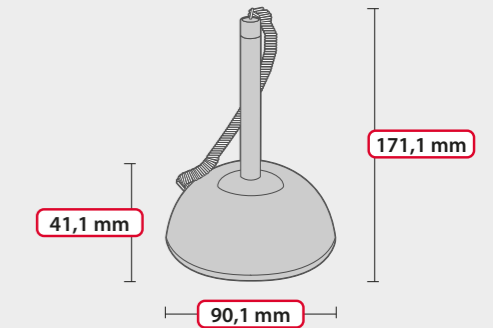

SPECIFICATIONS

White solid barrel, non-slip disks at the base.

Total height: **171,1 mm**
Base size: **90,1 mm × 41,1 mm**

Refill: **X-20**
ball diameter: **0,8 mm**
length: **106,8 mm**
writing capacity: **2500 m**
available colours:

PACKAGING

17 kg

- Box dimensions: **W 50 cm × L 50 cm × H 27 cm**
- Weight: **17 kg**
- Number of pieces packed: **100 pcs**