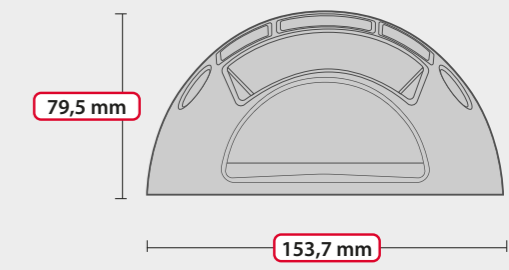

255 x 90 mm

SPECIFICATIONS

Round-shaped pen holder with plastic ring at top and bottom.

Total height: **94,6 mm**
Middle diameter: **76,2 mm**
Bottom ring diameter: **90,9 mm**

PACKAGING

- Box dimensions: W **50 cm** x L **50 cm** x H **27 cm**
- Weight: **5 kg**
- Number of pieces packed: **60 pcs**

ICO SMART PEN POT

 **30% RECYCLED MATERIAL**

PAD PRINTING

-  103
-  18
-  27
-  47
-  55
-  70

SPECIFICATIONS

Penholder with several channels for inserting pens and a V-shaped pocket for memo pads.

Size: **153,7 mm × 79,5 mm**
Depth: **78,6 mm**