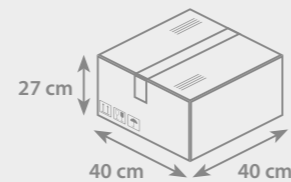

SPECIFICATIONS

Refill: **X-20**
ball diameter: **0,8 mm**
length: **106,8 mm**
writing capacity: **2500 m**
available colours:

PACKAGING

- Box dimensions:
  W **40 cm** × L **40 cm** × H **27 cm**
- Weight: **8 kg**
- Number of pieces packed: **1000 pcs**
- Unit: **200 pcs/polybag**

For further information click here

Possible to print almost entire body around 360°