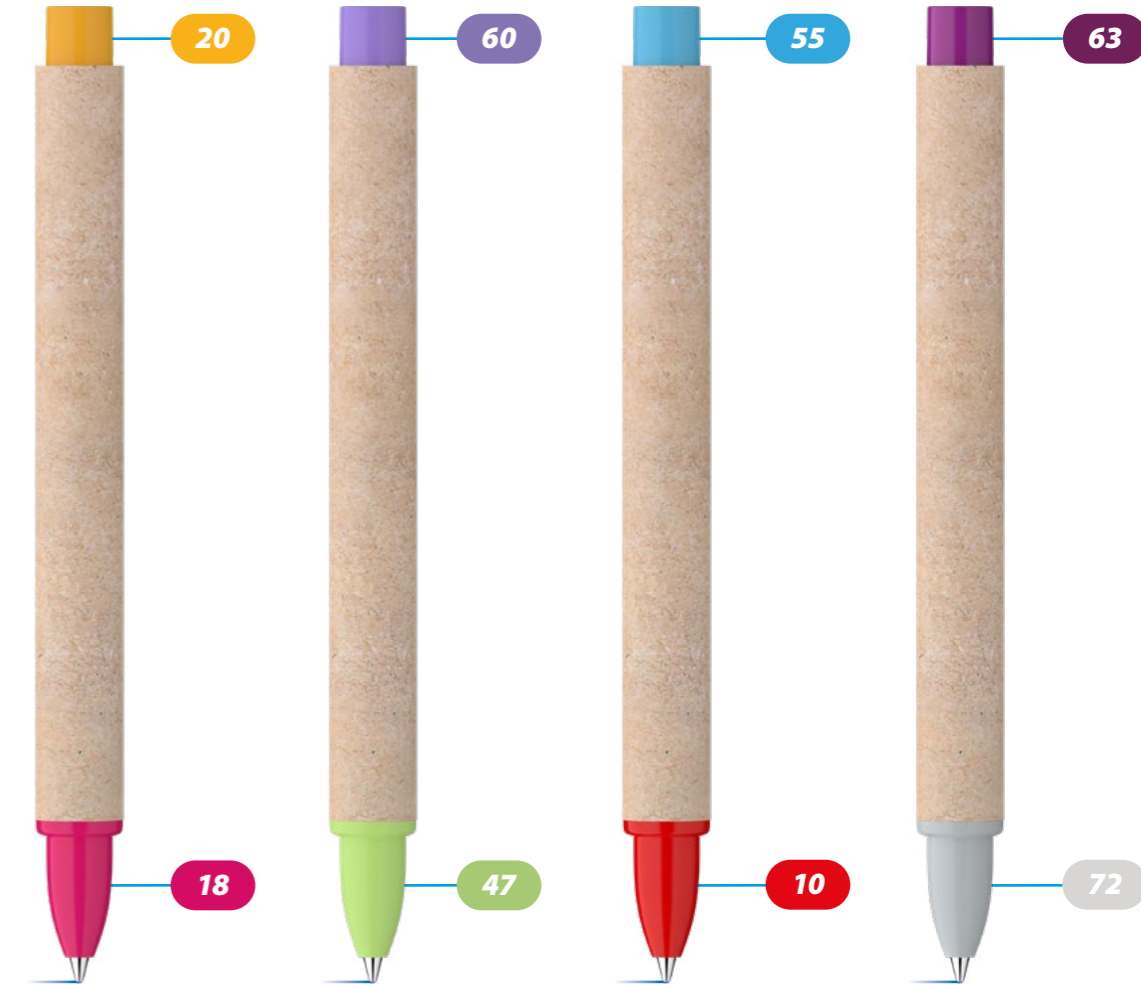

PAPER PEN WITH LID

MIX & MATCH IDEAS

BACK TO TABLE OF CONTENTS

Style your pen according to your own preferences

Combine any of the colours on this page - this way you can create a unique pen by selecting a different colour for each part.

standard colours

MOQ: 500 pcs

- **103** PANTONE **WHITE** C
- **20** PANTONE **1235** C
- **10** PANTONE **200** C
- **50** PANTONE **2945** C
- **70** PANTONE **BLACK** C
- **42** PANTONE **357** C

additional colours

MOQ: 5000 pcs

- **24** PANTONE **107** C
- **26** PANTONE **166** C
- **18** PANTONE **214** C
- **63** PANTONE **255** C
- **55** PANTONE **298** C
- **53** PANTONE **2755** C
- **40** PANTONE **355** C
- **47** PANTONE **366** C
- **72** PANTONE **429** C
- **60** PANTONE **2665** C