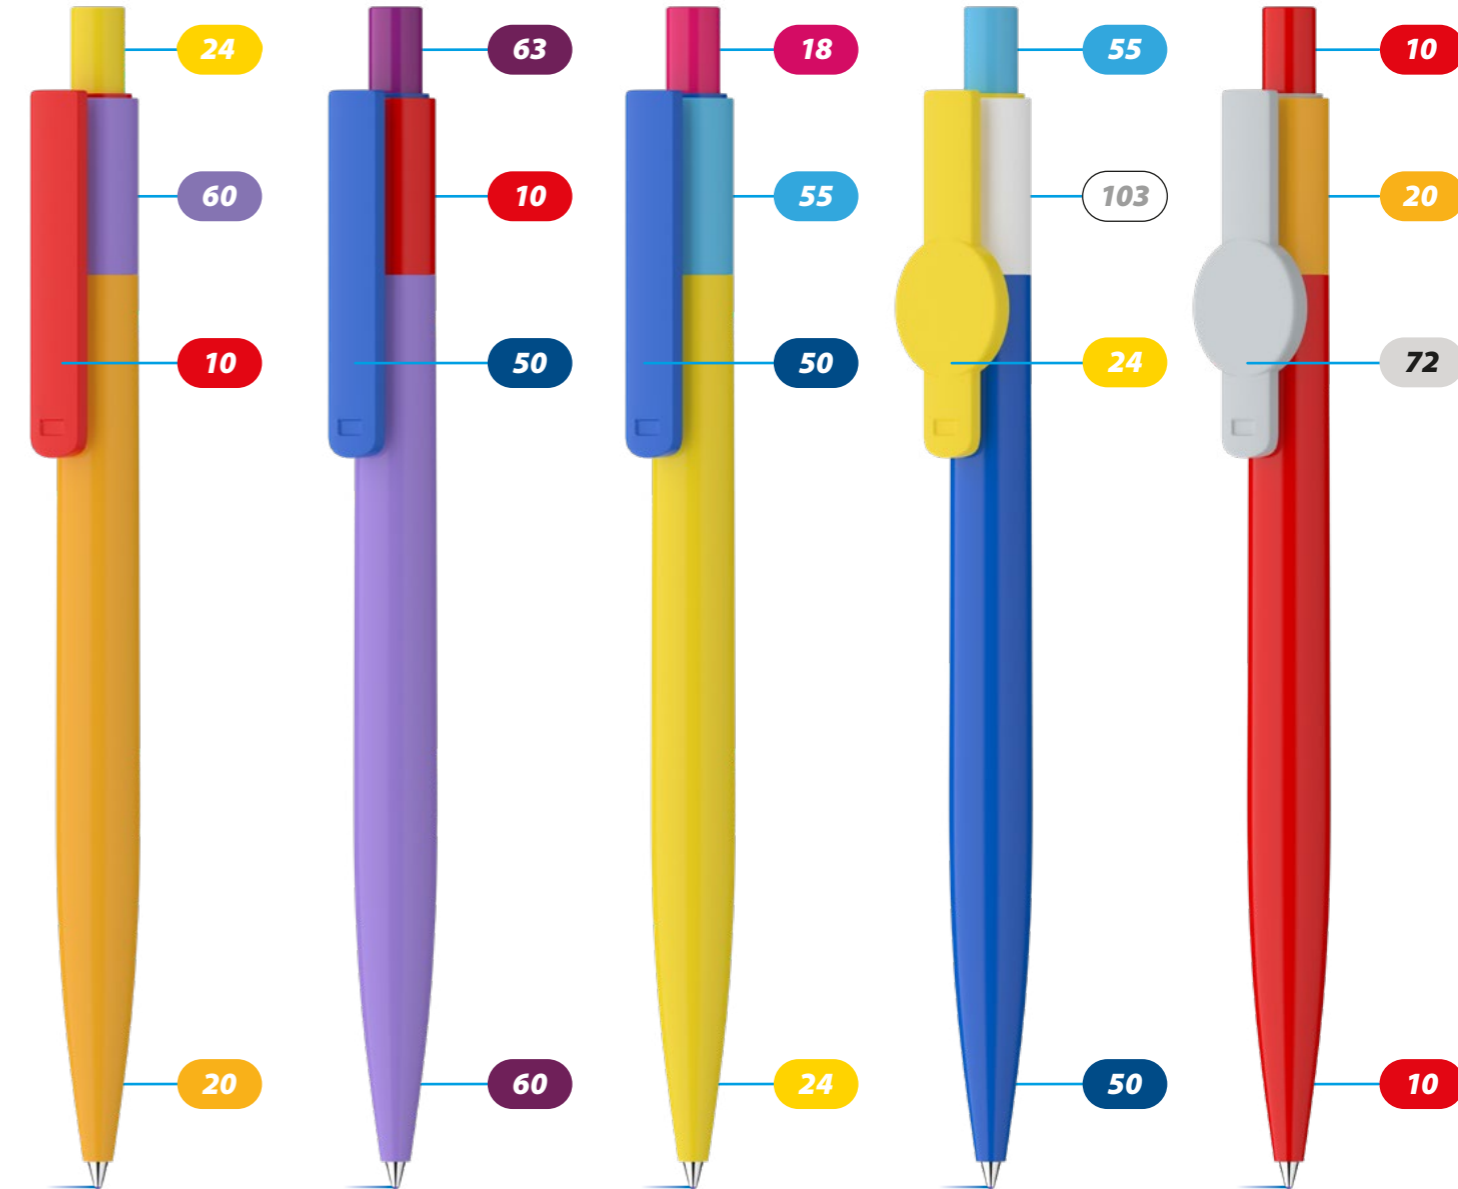

additional colours

MOQ: 5000 pcs

20 PANTONE 1235 C
26 PANTONE 166 C
63 PANTONE 255 C
53 PANTONE 2755 C
42 PANTONE 357 C
60 PANTONE 2665 C