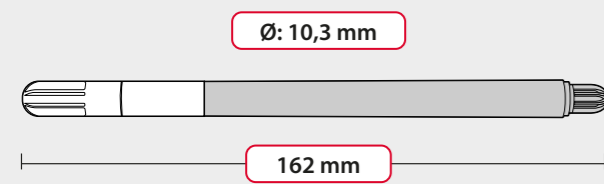

ICO 300

SPECIFICATIONS

Product length: **162 mm**
Diameter: **10,3 mm**

Nib: **bullet**
Line thickness: **1-1,5 mm**

PACKAGING

- Box dimensions: W **40 cm** × L **40 cm** × H **18 cm**
- Weight: **8 kg**
- Number of pieces packed: **500 pcs**

Possible to print almost entire body around 360°