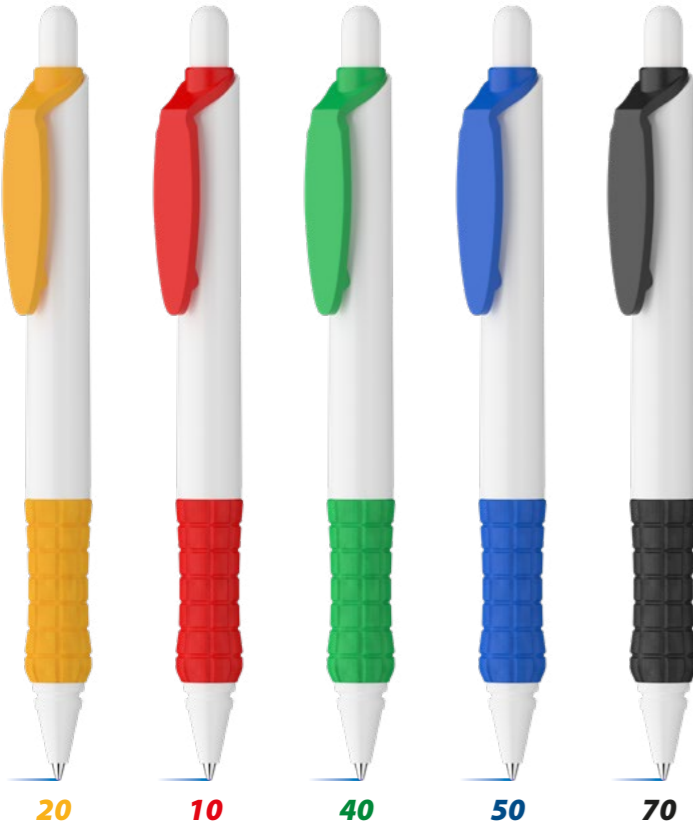

SPECIFICATIONS

Refill: **X-20**
ball diameter: **0,8 mm**
length: **106,8 mm**
writing capacity: **2500 m**
available colours:

PACKAGING

- Box dimensions:
  W **40 cm** × L **40 cm** × H **27 cm**
- Weight: **11 kg**
- Number of pieces packed: **1000 pcs**
- Unit: **200 pcs/polybag**