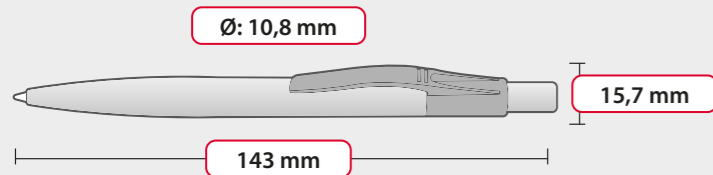

SPECIFICATIONS

Refill: **X-20**
ball diameter: **0,8 mm**
length: **106,8 mm**
writing capacity: **2500 m**
available colours:

PACKAGING

- Box dimensions: W **40 cm** × L **40 cm** × H **27 cm**
- Weight: **8 kg**
- Number of pieces packed: **1000 pcs**
- Unit: **200 pcs/polybag**

For further information click here

Possible to print almost entire body around 360°