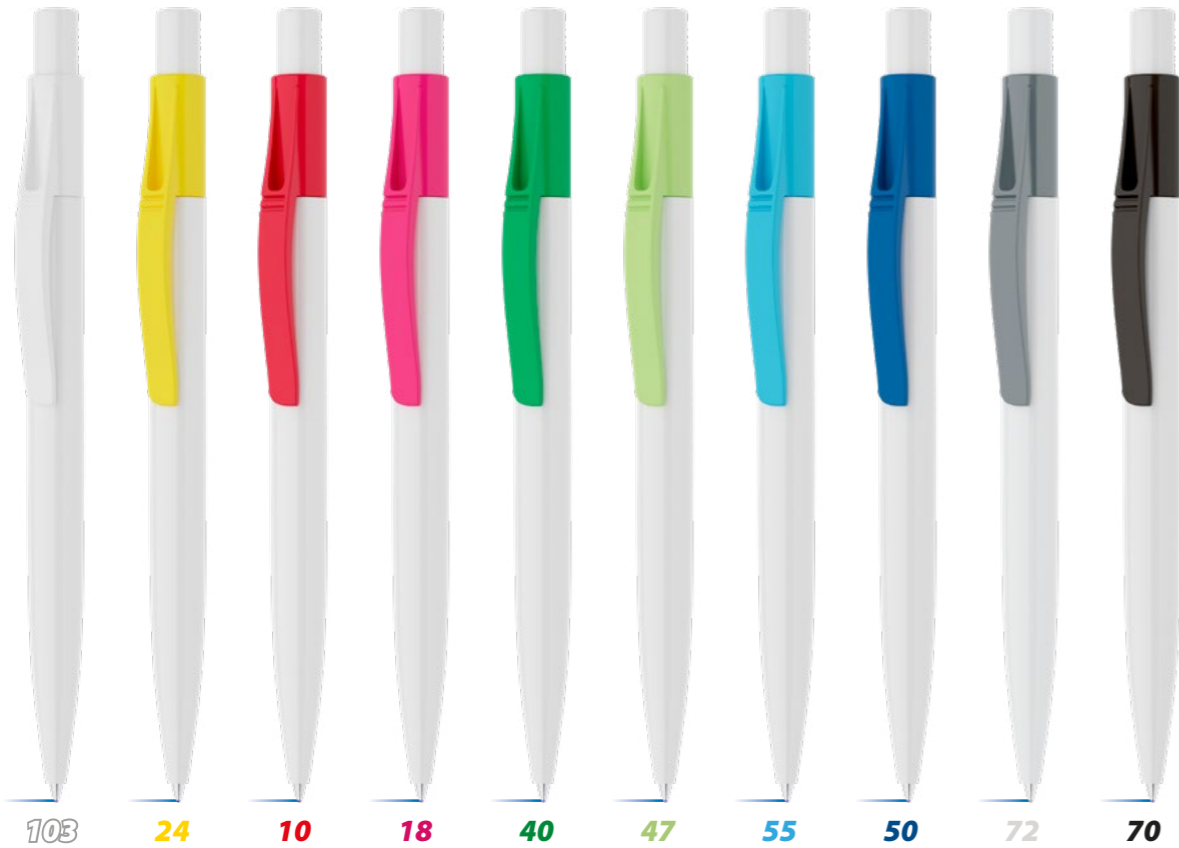

103 24 10 18 40 47 55 50 72 70

SPECIFICATIONS

Refill: **X-20**
ball diameter: **0,8 mm**
length: **106,8 mm**
writing capacity: **2500 m**
available colours:

PACKAGING

- Box dimensions: W **40 cm** × L **40 cm** × H **27 cm**
- Weight: **8 kg**
- Number of pieces packed: **1000 pcs**
- Unit: **200 pcs/polybag**