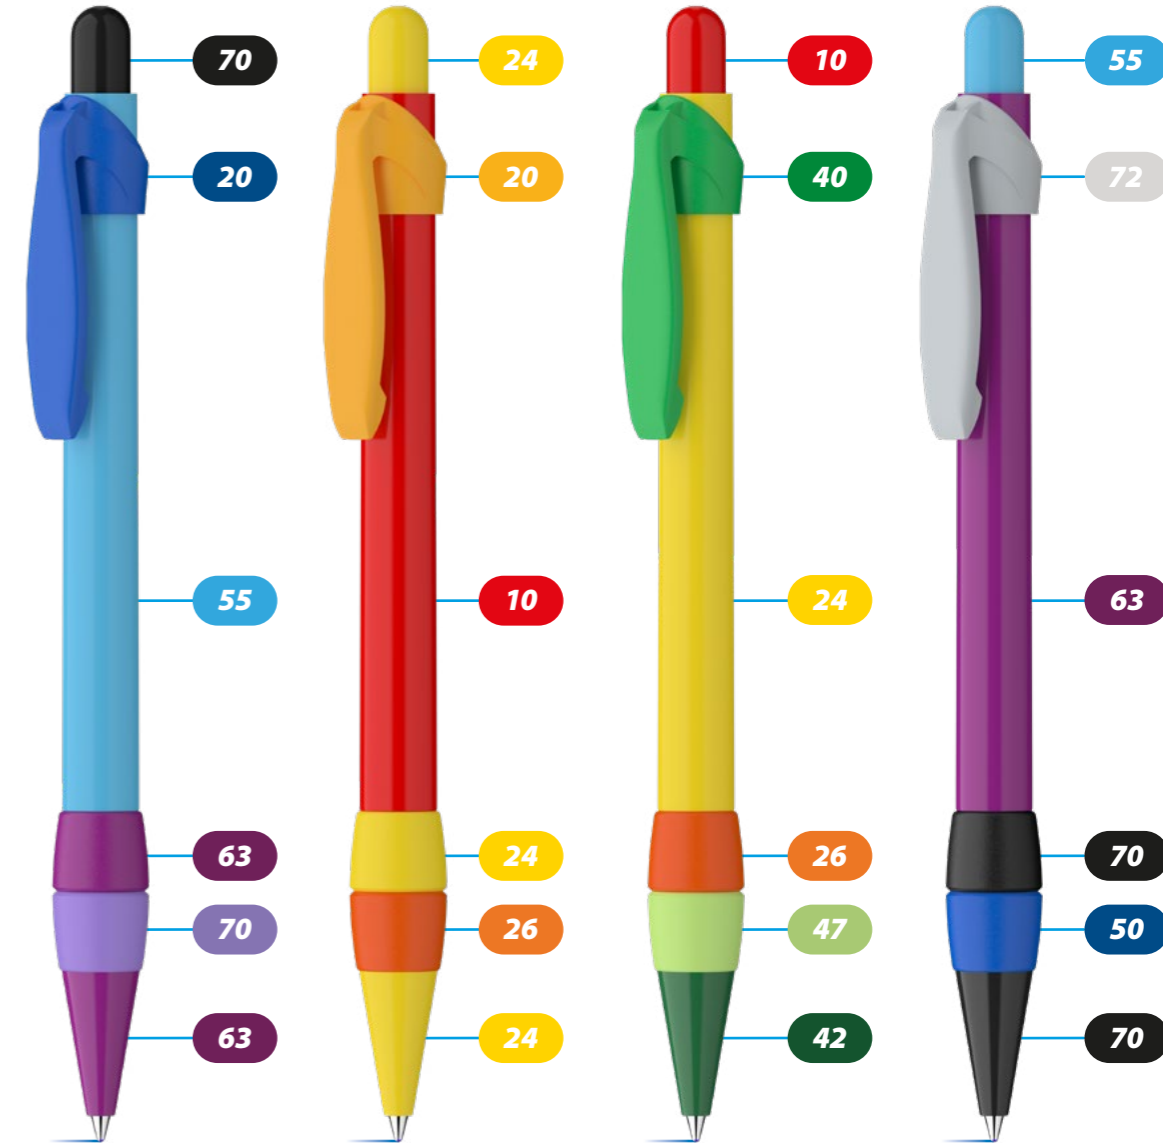

Style your pen according to your own preferences

Combine any of the colours on this page - this way you can create a unique pen by selecting a different colour for each part.

standard colours

MOQ: 500 pcs

- **103** PANTONE WHITE C
- **20** PANTONE 1235 C
- **10** PANTONE 200 C
- **40** PANTONE 355 C
- **50** PANTONE 2945 C
- **70** PANTONE BLACK C

additional colours

MOQ: 5000 pcs

- **24** PANTONE 107 C
- **26** PANTONE 166 C
- **18** PANTONE 214 C
- **55** PANTONE 298 C
- **42** PANTONE 357 C
- **47** PANTONE 366 C
- **60** PANTONE 2665 C
- **63** PANTONE 255 C
- **72** PANTONE 429 C