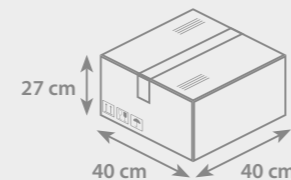

PACKAGING

- Box dimensions: W **40 cm** × L **40 cm** × H **27 cm**
- Weight: **8 kg**
- Number of pieces packed: **1000 pcs**
- Unit: **200 pcs/polybag**

For further information click here

Possible to print almost entire body around 360°