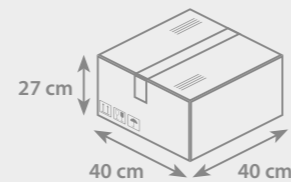

SPECIFICATIONS

Refill: **Plastic Jumbo**
ball diameter: **0,8 mm**
length: **98 mm**
writing capacity: **5000 m**
available colours:

PACKAGING

- Box dimensions:
  W **40 cm** × L **40 cm** × H **27 cm**
- Weight: **12 kg**
- Number of pieces packed: **1000 pcs**
- Unit: **200 pcs/polybag**

Possible to print
almost entire
body around 360°