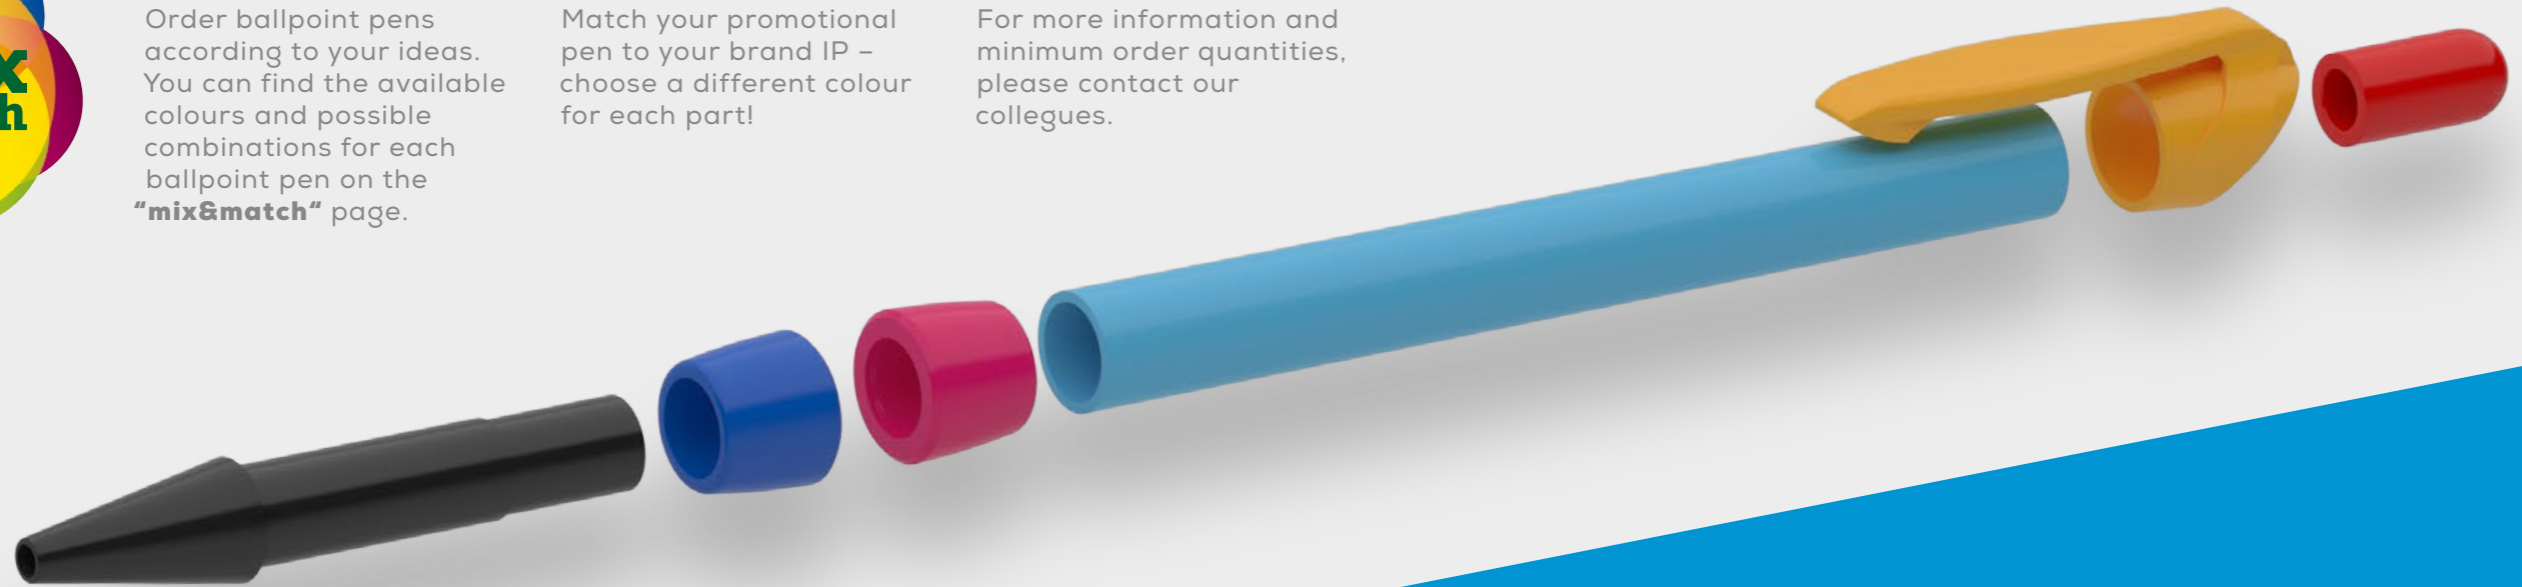

For more information and minimum order quantities, please contact our colleagues.

CUSTOM CLIP BALLPOINT PENS

Be unique, give your product or branding even more emphasis with custom clips. Custom clip ballpoint pens can be manufactured already from 5000 pieces.