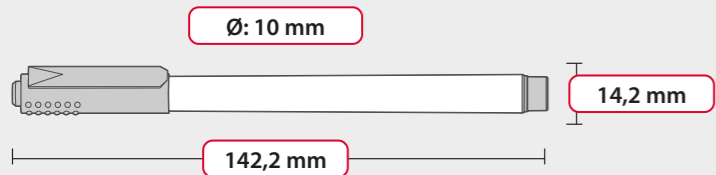

PERMANENT M

SPECIFICATIONS

Product length: **142,2 mm**
Diameter: **10 mm**

Nib: **bullet**
Line thickness: **1-1,5 mm**

PACKAGING

- Box dimensions: W **34 cm** × L **34 cm** × H **18 cm**
- Weight: **7 kg**
- Number of pieces packed: **1000 pcs**

Possible to print almost entire body around 360°