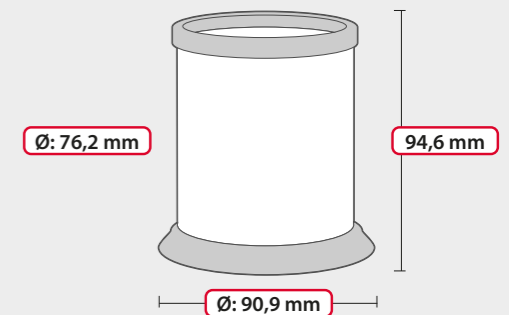

- Box dimensions: W **59 cm** × L **39 cm** × H **25 cm**
- Weight: **6 kg**
- Number of pieces packed: **40 pcs**

ICO QUADRAT PEN POT

 **30% RECYCLED MATERIAL**

PAD PRINTING

SPECIFICATIONS

Square-shaped pen holder with four sections for pens.

- Box dimensions: W **55 cm** × L **44 cm** × H **38 cm**
- Weight: **12 kg**
- Number of pieces packed: **96 pcs**

ICO RING PEN POT

30% RECYCLED
MATERIAL

OFFSET PRINT

18

47

53

70

255 x 90 mm

SPECIFICATIONS

Round-shaped pen holder with plastic ring at top and bottom.

Total height: **94,6 mm**
Middle diameter: **76,2 mm**
Bottom ring diameter: **90,9 mm**

PACKAGING

- Box dimensions: W **50 cm** x L **50 cm** x H **27 cm**
- Weight: **5 kg**
- Number of pieces packed: **60 pcs**