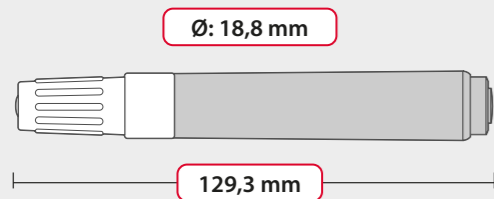

T-SHIRT MARKER XXL

SPECIFICATIONS

Product length: **129,3 mm**
Diameter: **18,8 mm**

Nib: **bullet**
Line thickness: **1-3 mm**

PACKAGING

- Box dimensions: W **40 cm** × L **40 cm** × H **27 cm**
- Weight: **9 kg**
- Number of pieces packed: **500 pcs**

Possible to print almost entire body around 360°