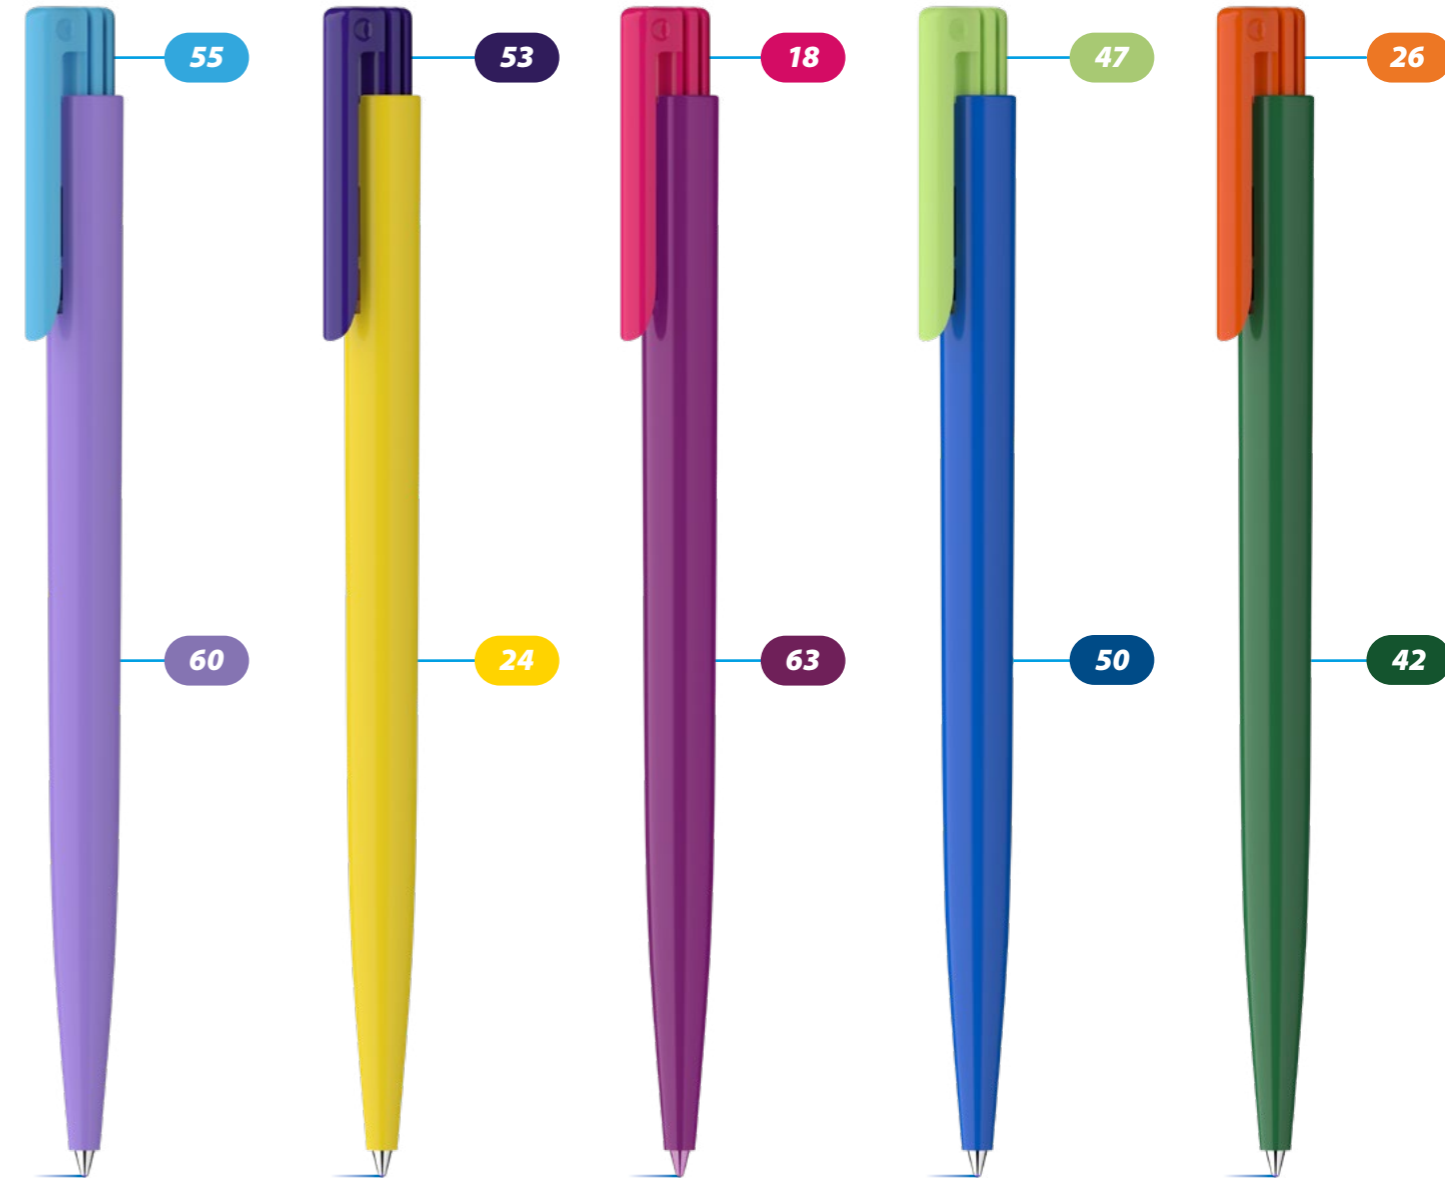

Style your pen according to your own preferences

Combine any of the colours on this page - this way you can create a unique pen by selecting a different colour for each part.

standard colours

MOQ: 500 pcs

- **103** PANTONE **WHITE** C
- **20** PANTONE **1235** C
- **10** PANTONE **200** C
- **50** PANTONE **2945** C
- **70** PANTONE **BLACK** C
- **40** PANTONE **355** C

ECO PEN COLOUR
6 COLOURS

additional colours

MOQ: 5000 pcs

- **24** PANTONE **107** C
- **63** PANTONE **255** C
- **47** PANTONE **366** C
- **72** PANTONE **429** C
- **60** PANTONE **2665** C

ECO PEN
10 COLOURS