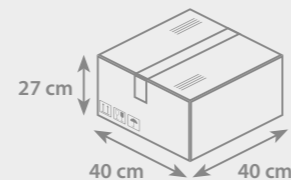

SPECIFICATIONS

Refill: **X-20**
ball diameter: **0,8 mm**
length: **106,8 mm**
writing capacity: **2500 m**
available colours:

PACKAGING

- Box dimensions: W **40 cm** × L **40 cm** × H **27 cm**
- Weight: **8 kg**
- Number of pieces packed: **1000 pcs**
- Unit: **200 pcs/polybag**

For further information click here

Possible to print almost entire body around 360°