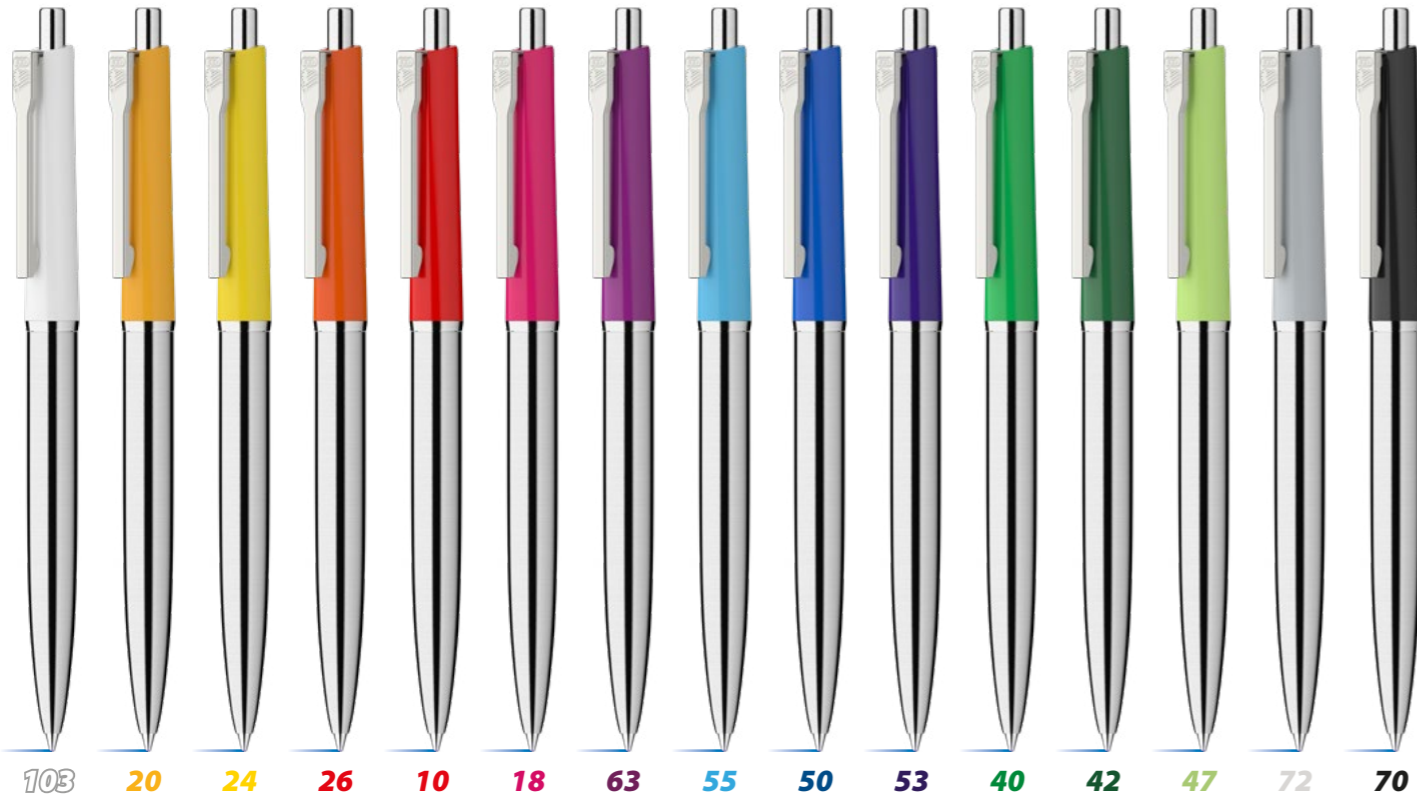

SPECIFICATIONS

Refill: **X-20**
ball diameter: **0,8 mm**
length: **106,8 mm**
writing capacity: **2500 m**
available colours:

PACKAGING

- Box dimensions:
  W **40 cm** × L **40 cm** × H **27 cm**
- Weight: **14 kg**
- Number of pieces packed: **1000 pcs**
- Unit: **200 pcs/polybag**