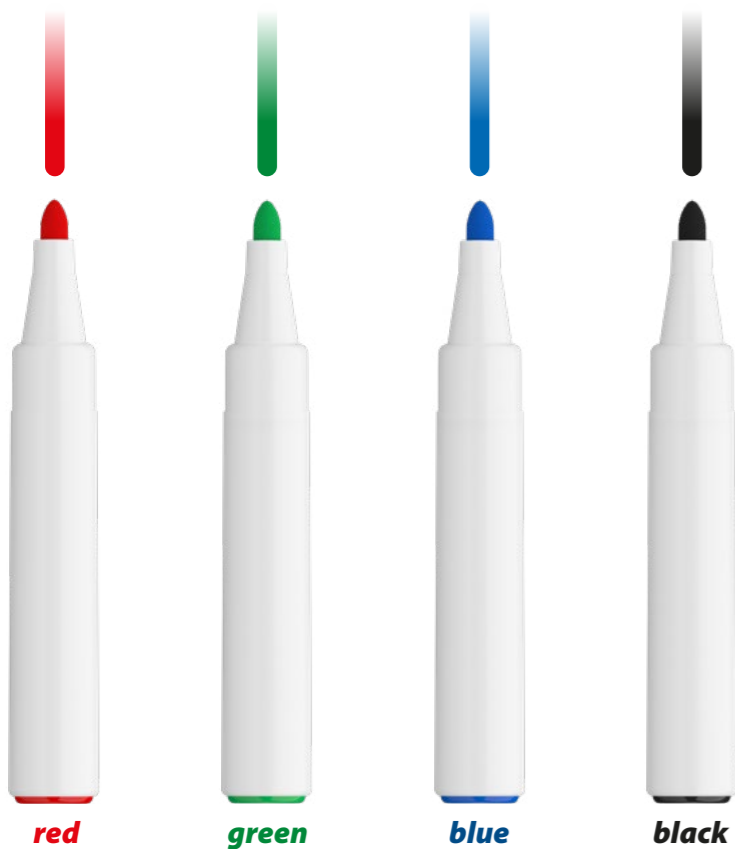

WHITEBOARD MARKER

SPECIFICATIONS

Product length: **110,4 mm**
Diameter: **16,2 mm**

Nib: **bullet**
Line thickness: **1-3 mm**

PACKAGING

- Box dimensions: W **40 cm** × L **40 cm** × H **27 cm**
- Weight: **15 kg**
- Number of pieces packed: **1000 pcs**