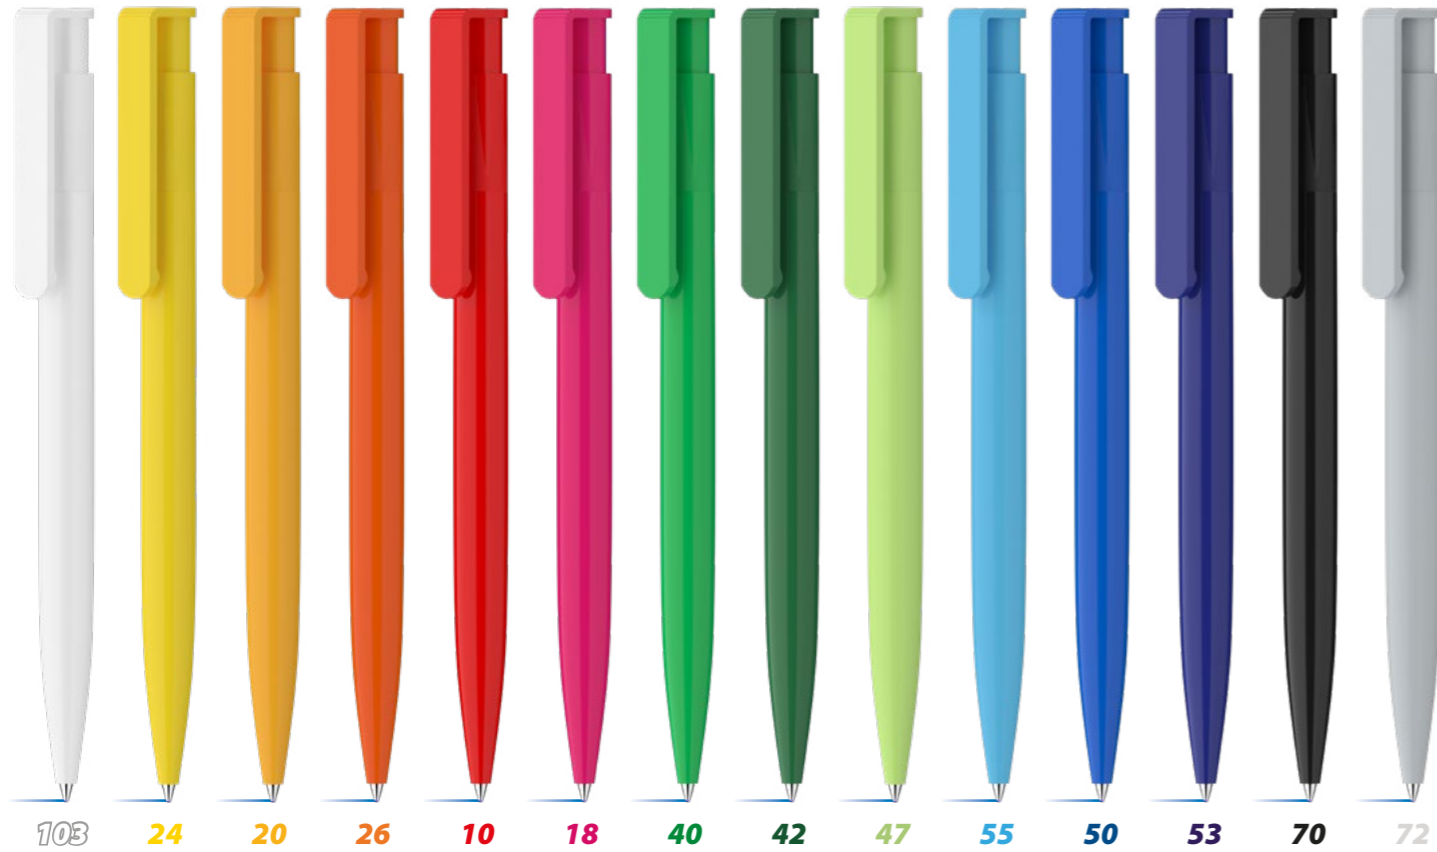

For further information click here

Possible to print almost entire body around 360°

STAR COLOUR

SPECIFICATIONS

Refill: **X-20**
 ball diameter: **0,8 mm**
 length: **106,8 mm**
 writing capacity: **2500 m**
 available colours: 