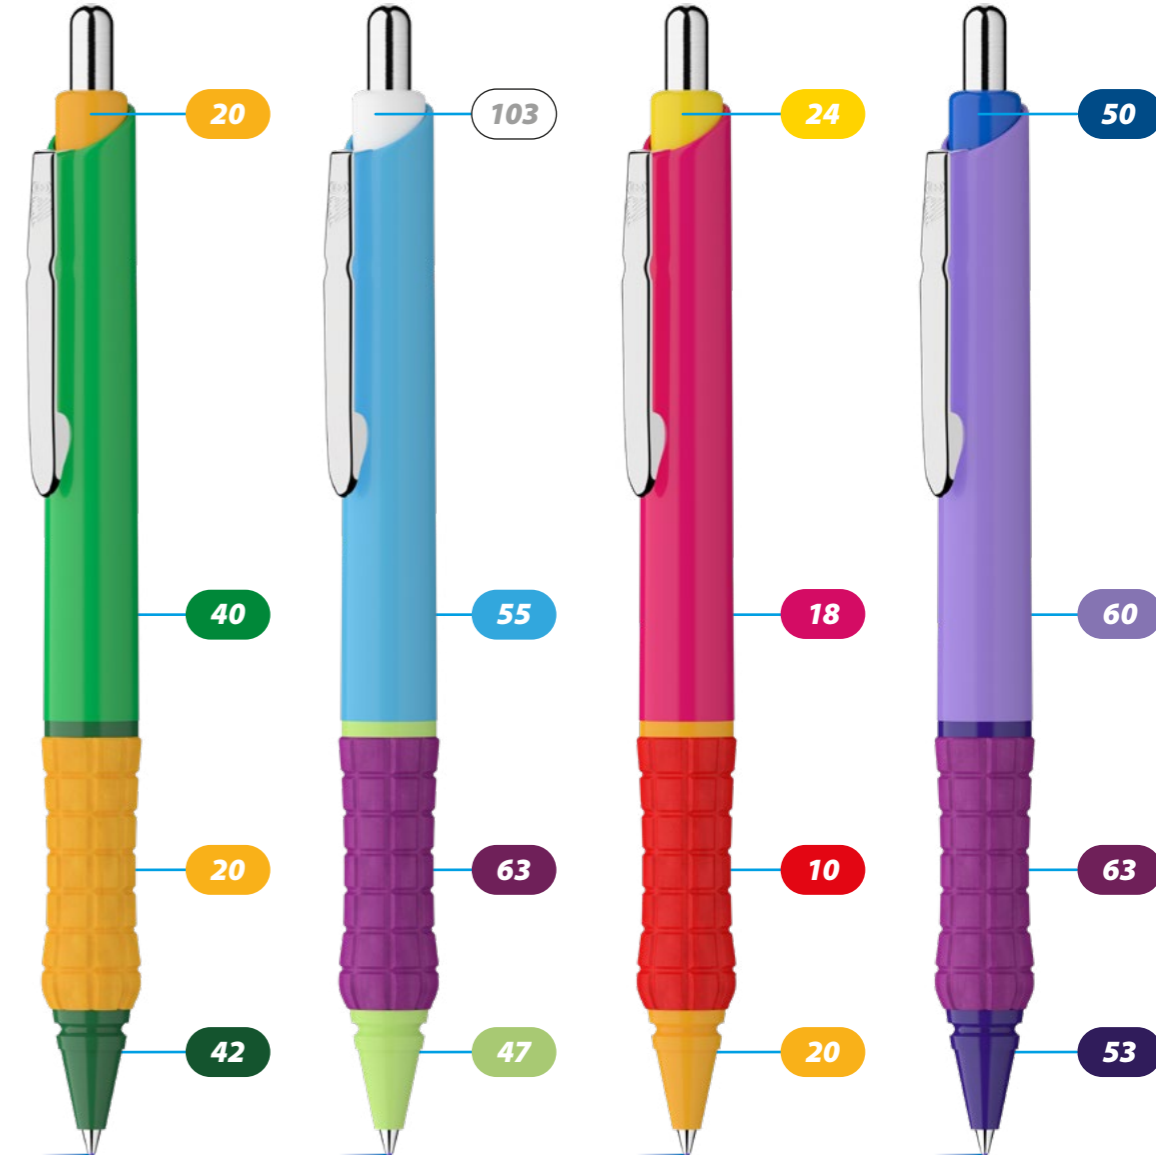

Style your pen according to your own preferences

Combine any of the colours on this page - this way you can create a unique pen by selecting a different colour for each part.

standard colours

MOQ: 500 pcs

- **20** PANTONE 1235 C
- **10** PANTONE 200 C
- **50** PANTONE 2945 C
- **42** PANTONE 357 C
- **70** PANTONE BLACK C

additional colours

MOQ: 5000 pcs

103 PANTONE WHITE C	40 PANTONE 355 C
24 PANTONE 107 C	47 PANTONE 366 C
26 PANTONE 166 C	60 PANTONE 2665 C
18 PANTONE 214 C	63 PANTONE 255 C
55 PANTONE 298 C	72 PANTONE 429 C
53 PANTONE 2755 C