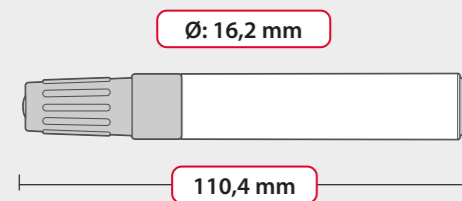

WHITEBOARD MARKER

SPECIFICATIONS

Product length: **110,4 mm**
Diameter: **16,2 mm**

Nib: **bullet**
Line thickness: **1-3 mm**

PACKAGING

- Box dimensions: W **40 cm** × L **40 cm** × H **27 cm**
- Weight: **15 kg**
- Number of pieces packed: **1000 pcs**

Possible to print almost entire body around 360°