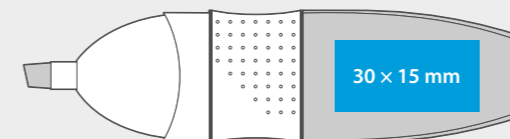

Possible to print
almost entire
body around 360°

FOCUS 2000 NEON

neon yellow neon orange neon pink neon green neon blue

SPECIFICATIONS

Product size: **116,9 mm x 29,2 mm**
Height: **17,2 mm**

Nib: **chisel**
Line thickness: **1-4 mm**

PACKAGING

- Box dimensions: W **40 cm** x L **40 cm** x H **27 cm**
- Weight: **11 kg**
- Number of pieces packed: **500 pcs**

FOCUS NEON

neon yellow neon orange neon pink neon green neon blue

SPECIFICATIONS

Product size: **116,9 mm x 29,2 mm**
Height: **17,2 mm**

Nib: **chisel**
Line thickness: **1-4 mm**

PACKAGING

- Box dimensions: W **40 cm** x L **40 cm** x H **27 cm**
- Weight: **11 kg**
- Number of pieces packed: **500 pcs**

FOCUS PASTEL

pastel yellow pastel pink pastel green pastel blue

SPECIFICATIONS

Product size: **116,9 mm × 29,2 mm**
Height: **17,2 mm**

Nib: **chisel**
Line thickness: **1-4 mm**

PACKAGING

- Box dimensions: W **40 cm** × L **40 cm** × H **27 cm**
- Weight: **11 kg**
- Number of pieces packed: **500 pcs**