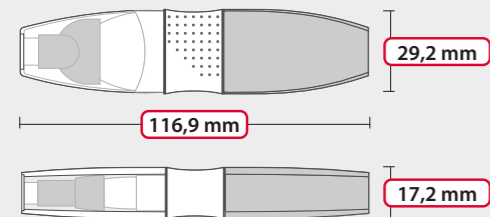

Possible to print
almost entire
body around 360°

FOCUS 2000 NEON

neon yellow neon orange neon pink neon green neon blue

SPECIFICATIONS

Product size: **116,9 mm x 29,2 mm**
Height: **17,2 mm**

Nib: **chisel**
Line thickness: **1-4 mm**

PACKAGING

- Box dimensions: W **40 cm** x L **40 cm** x H **27 cm**
- Weight: **11 kg**
- Number of pieces packed: **500 pcs**

FOCUS NEON

neon yellow neon orange neon pink neon green neon blue

SPECIFICATIONS

Product size: **116,9 mm x 29,2 mm**
Height: **17,2 mm**

Nib: **chisel**
Line thickness: **1-4 mm**

PACKAGING

- Box dimensions: W **40 cm** x L **40 cm** x H **27 cm**
- Weight: **11 kg**
- Number of pieces packed: **500 pcs**

FOCUS PASTEL

pastel yellow pastel pink pastel green pastel blue

SPECIFICATIONS

Product size: **116,9 mm × 29,2 mm**
Height: **17,2 mm**

Nib: **chisel**
Line thickness: **1-4 mm**

PACKAGING

- Box dimensions: W **40 cm** × L **40 cm** × H **27 cm**
- Weight: **11 kg**
- Number of pieces packed: **500 pcs**