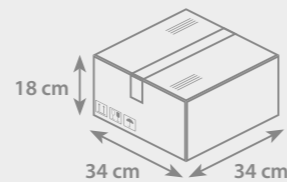

Possible to print
almost entire
body around 360°