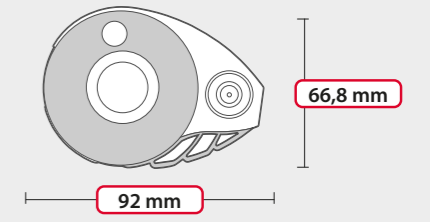

255 x 90 mm

SPECIFICATIONS

Round-shaped pen holder with plastic ring at top and bottom.

Total height: **94,6 mm**
Middle diameter: **76,2 mm**
Bottom ring diameter: **90,9 mm**

PACKAGING

- Box dimensions: W **50 cm** x L **50 cm** x H **27 cm**
- Weight: **5 kg**
- Number of pieces packed: **60 pcs**

ICO SMART PEN POT

 **30% RECYCLED MATERIAL**

PAD PRINTING

-  103
-  18
-  27
-  47
-  55
-  70

SPECIFICATIONS

Penholder with several channels for inserting pens and a V-shaped pocket for memo pads.

Size: **153,7 mm × 79,5 mm**
Depth: **78,6 mm**

PACKAGING

- Box dimensions: W **50 cm** × L **50 cm** × H **27 cm**
- Weight: **7 kg**
- Number of pieces packed: **60 pcs**

ICO SMART TAPE DISPENSER

 **30% RECYCLED MATERIAL**

PAD PRINTING

SPECIFICATIONS

Closable tape dispenser with plastic shell. 10m tape included. Blade is kept inside the shell when closed.