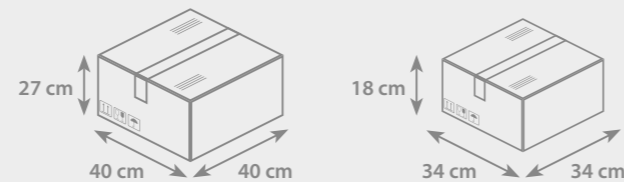

VIDEOTIP PASTEL

SPECIFICATIONS

Product length: **110,4 mm**
Diameter: **16,2 mm**

Nib: **chisel**
Line thickness: **1-4 mm**

PACKAGING

- Box dimensions:
  (A) W **40 cm** × L **40 cm** × H **27 cm**
  (B) W **34 cm** × L **34 cm** × H **18 cm**
- Weight: **7 kg**
- Number of pieces packed: **500 pcs**

Possible to print almost entire body around 360°