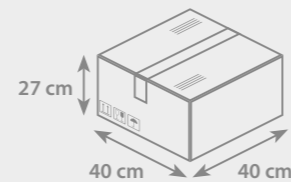

SPECIFICATIONS

Refill: **X-20**
ball diameter: **0,8 mm**
length: **106,8 mm**
writing capacity: **2500 m**
available colours:

PACKAGING

- Box dimensions:
  W **40 cm** × L **40 cm** × H **27 cm**
- Weight: **13 kg**
- Number of pieces packed: **1000 pcs**
- Unit: **200 pcs/polybag**

For further information click here

Possible to print almost entire body around 360°