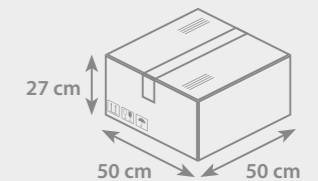

255 x 90 mm

SPECIFICATIONS

Round-shaped pen holder with plastic ring at top and bottom.

Total height: **94,6 mm**
Middle diameter: **76,2 mm**
Bottom ring diameter: **90,9 mm**

PACKAGING

- Box dimensions: W **50 cm** x L **50 cm** x H **27 cm**
- Weight: **5 kg**
- Number of pieces packed: **60 pcs**