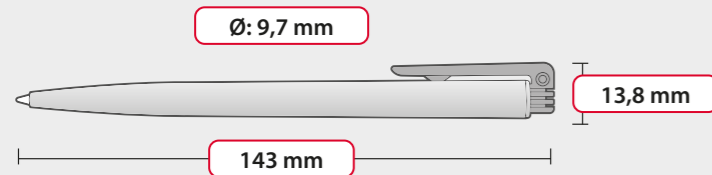

For further information click here

Possible to print almost entire body around 360°

ECO PEN COLOUR

SPECIFICATIONS

Refill: **X-20**
ball diameter: **0,8 mm**
length: **106,8 mm**
writing capacity: **2500 m**
available colours:

PACKAGING

- Box dimensions:
W **34 cm** × L **34 cm** × H **18 cm**
- Weight: **6 kg**
- Number of pieces packed: **1000 pcs**
- Unit: **200 pcs/polybag**

For further
information
click here

Possible to print
almost entire
body around 360°