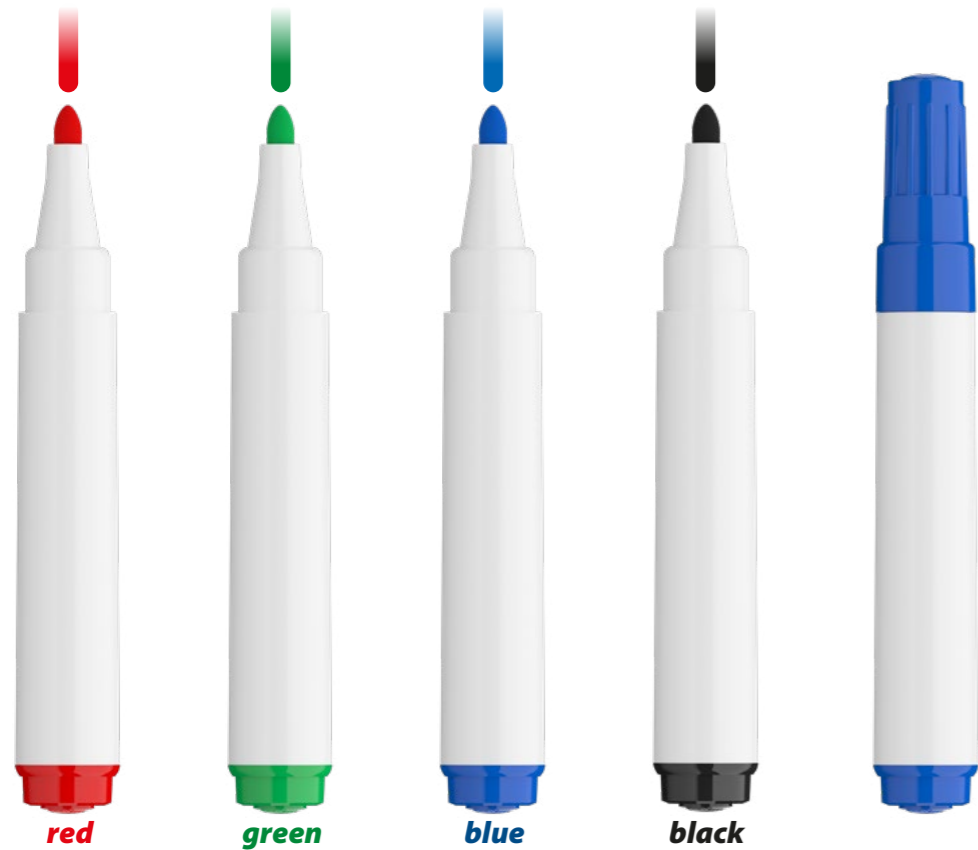

WHITEBOARD MARKER XXL

CAP-OFF
3 DAYS

SPECIFICATIONS

Product length: **129,3 mm**
Diameter: **18,8 mm**

Nib: **bullet**
Line thickness: **1-3 mm**

30% RECYCLED MATERIAL

PACKAGING

- Box dimensions: W **40 cm** × L **40 cm** × H **27 cm**
- Weight: **11 kg**
- Number of pieces packed: **500 pcs**