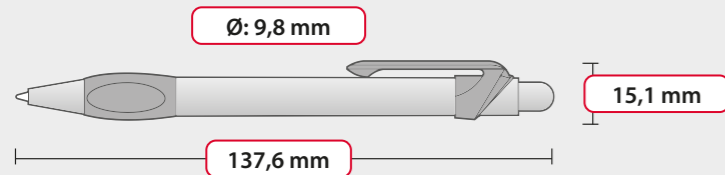

PACKAGING

- Box dimensions:
W **40 cm** × L **40 cm** × H **27 cm**
- Weight: **8 kg**
- Number of pieces packed: **1000 pcs**
- Unit: **200 pcs/polybag**

For further information click here

Possible to print almost entire body around 360°