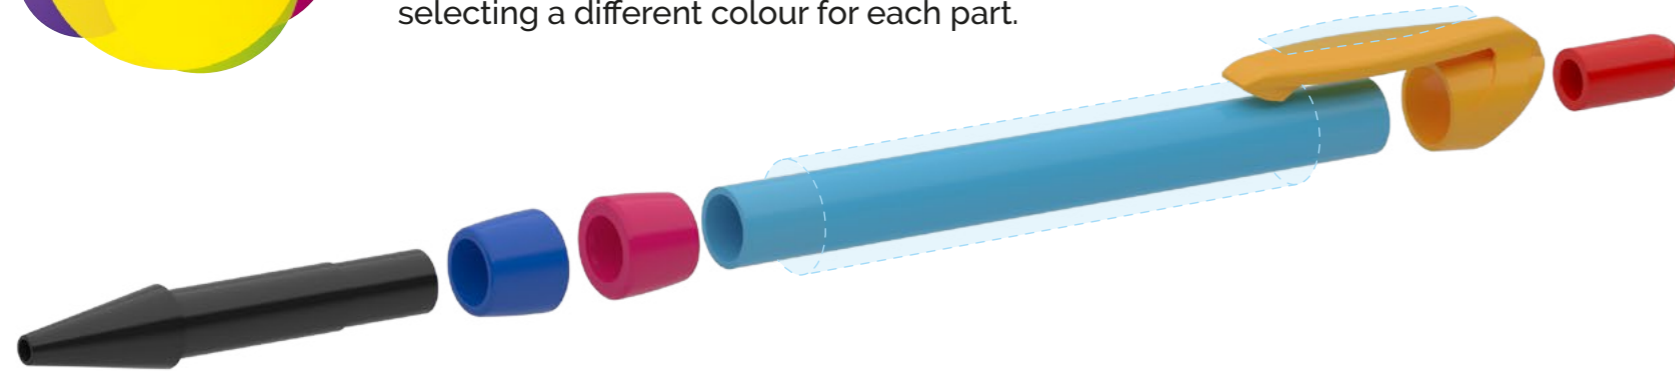

Style your pen according to your own preferences

Combine any of the colours on this page - this way you can create a unique pen by selecting a different colour for each part.

standard colours

MOQ: 500 pcs