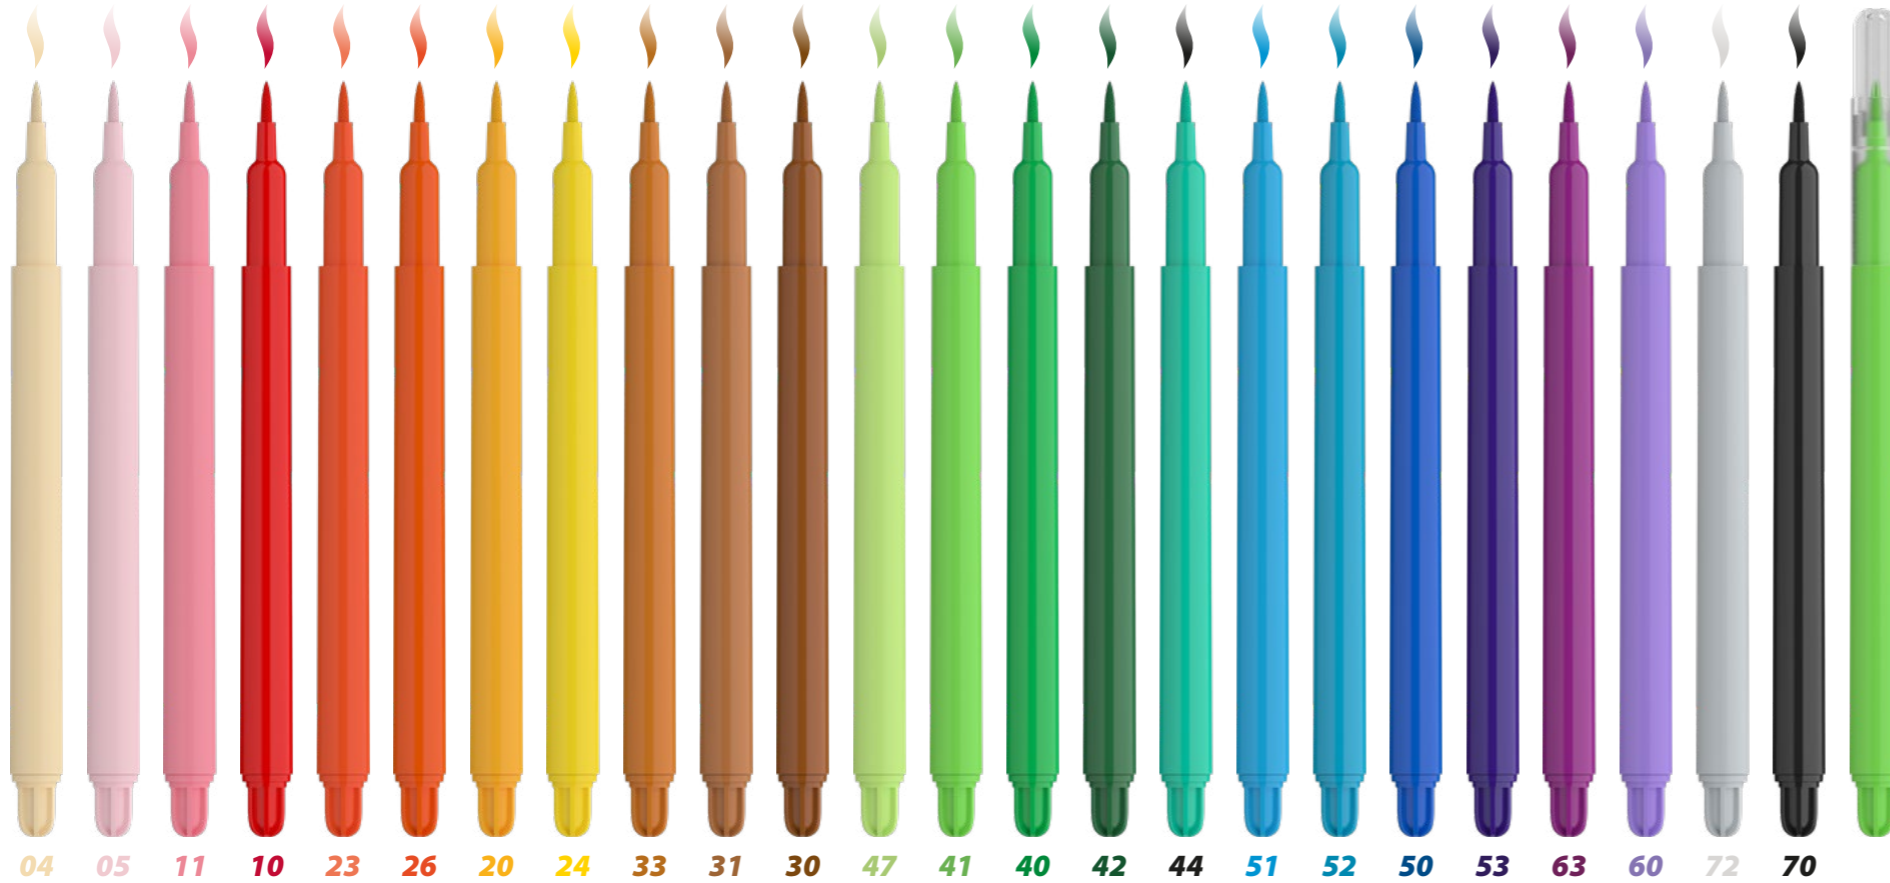

Possible to print almost entire body around 360°

PERMANENT MARKER XXL

SPECIFICATIONS

Product length: **129,3 mm**
Diameter: **18,8 mm**

Nib: **bullet**
Line thickness: **1-3 mm**

PACKAGING

- Box dimensions: W **40 cm** × L **40 cm** × H **27 cm**
- Weight: **11 kg**
- Number of pieces packed: **500 pcs**

Possible to print almost entire body around 360°

BRUSH PEN

SPECIFICATIONS

Product length: **162 mm**
Diameter: **10,3 mm**

Nib: **brush-like, flexible**
Line thickness: **1-3 mm**

PACKAGING

- Box dimensions: W **40 cm** × L **40 cm** × H **27 cm**
- Weight: **8 kg**
- Number of pieces packed: **500 pcs**