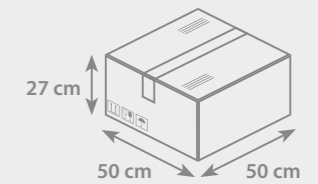

ICO SMART PEN POT

30% RECYCLED MATERIAL

PAD PRINTING

- 103
- 18
- 27
- 47
- 55
- 70

SPECIFICATIONS

Penholder with several channels for inserting pens and a V-shaped pocket for memo pads.

Size: **153,7 mm × 79,5 mm**
Depth: **78,6 mm**

PACKAGING

- Box dimensions: W **50 cm** × L **50 cm** × H **27 cm**
- Weight: **7 kg**
- Number of pieces packed: **60 pcs**