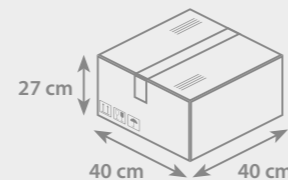

STARLET COLOUR

SPECIFICATIONS

Refill: **X-20**
ball diameter: **0,8 mm**
length: **106,8 mm**
writing capacity: **2500 m**
available colours:

PACKAGING

- Box dimensions: W **40 cm** × L **40 cm** × H **27 cm**
- Weight: **8 kg**
- Number of pieces packed: **1000 pcs**
- Unit: **200 pcs/polybag**

For further information [click here](#)

Possible to order with individual clips. For further information [click here](#)

Possible to print almost entire body around 360°