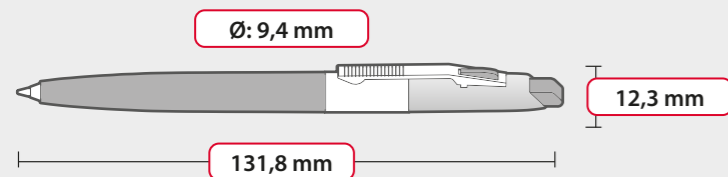

SPECIFICATIONS

Refill: **X-20**
ball diameter: **0,8 mm**
length: **106,8 mm**
writing capacity: **2500 m**
available colours:

PACKAGING

- Box dimensions:
  W **40 cm** × L **40 cm** × H **27 cm**
- Weight: **10 kg**
- Number of pieces packed: **1000 pcs**
- Unit: **200 pcs/polybag**

Possible to print almost entire body around 360°