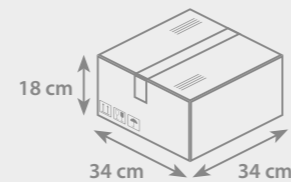

PERMANENT M

SPECIFICATIONS

Product length: **142,2 mm**
Diameter: **10 mm**

Nib: **bullet**
Line thickness: **1-1,5 mm**

PACKAGING

- Box dimensions: W **34 cm** × L **34 cm** × H **18 cm**
- Weight: **7 kg**
- Number of pieces packed: **1000 pcs**

Possible to print almost entire body around 360°