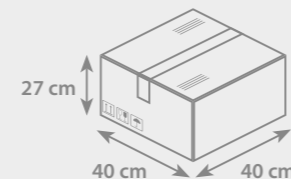

PACKAGING

- Box dimensions: W **40 cm** x L **40 cm** x H **27 cm**
- Weight: **11 kg**
- Number of pieces packed: **500 pcs**

FOCUS NEON

neon yellow neon orange neon pink neon green neon blue

SPECIFICATIONS

Product size: **116,9 mm x 29,2 mm**
Height: **17,2 mm**

Nib: **chisel**
Line thickness: **1-4 mm**

PACKAGING

- Box dimensions: W **40 cm** x L **40 cm** x H **27 cm**
- Weight: **11 kg**
- Number of pieces packed: **500 pcs**