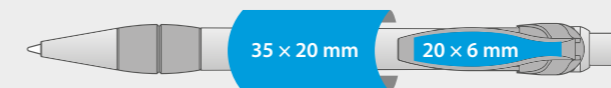

BUGGY 007

103

20

10

40

50

70

SPECIFICATIONS

Refill: **X-20**
ball diameter: **0,8 mm**
length: **106,8 mm**
writing capacity: **2500 m**
available colours:

PACKAGING

- Box dimensions:
  W **40 cm** × L **40 cm** × H **27 cm**
- Weight: **10 kg**
- Number of pieces packed: **1000 pcs**
- Unit: **200 pcs/polybag**

For further
information
click here

Possible to print
almost entire
body around 360°