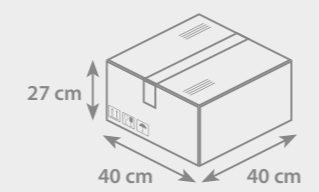

PAPER PEN WITH LID

SPECIFICATIONS

Refill: **X-20**
ball diameter: **0,8 mm**
length: **106,8 mm**
writing capacity: **2500 m**
available colours:

PACKAGING

- Box dimensions: W **40 cm** × L **40 cm** × H **27 cm**
- Weight: **9 kg**
- Number of pieces packed: **1000 pcs**
- Unit: **200 pcs/polybag**

For further information [click here](#)

Possible to print almost entire body around 360°