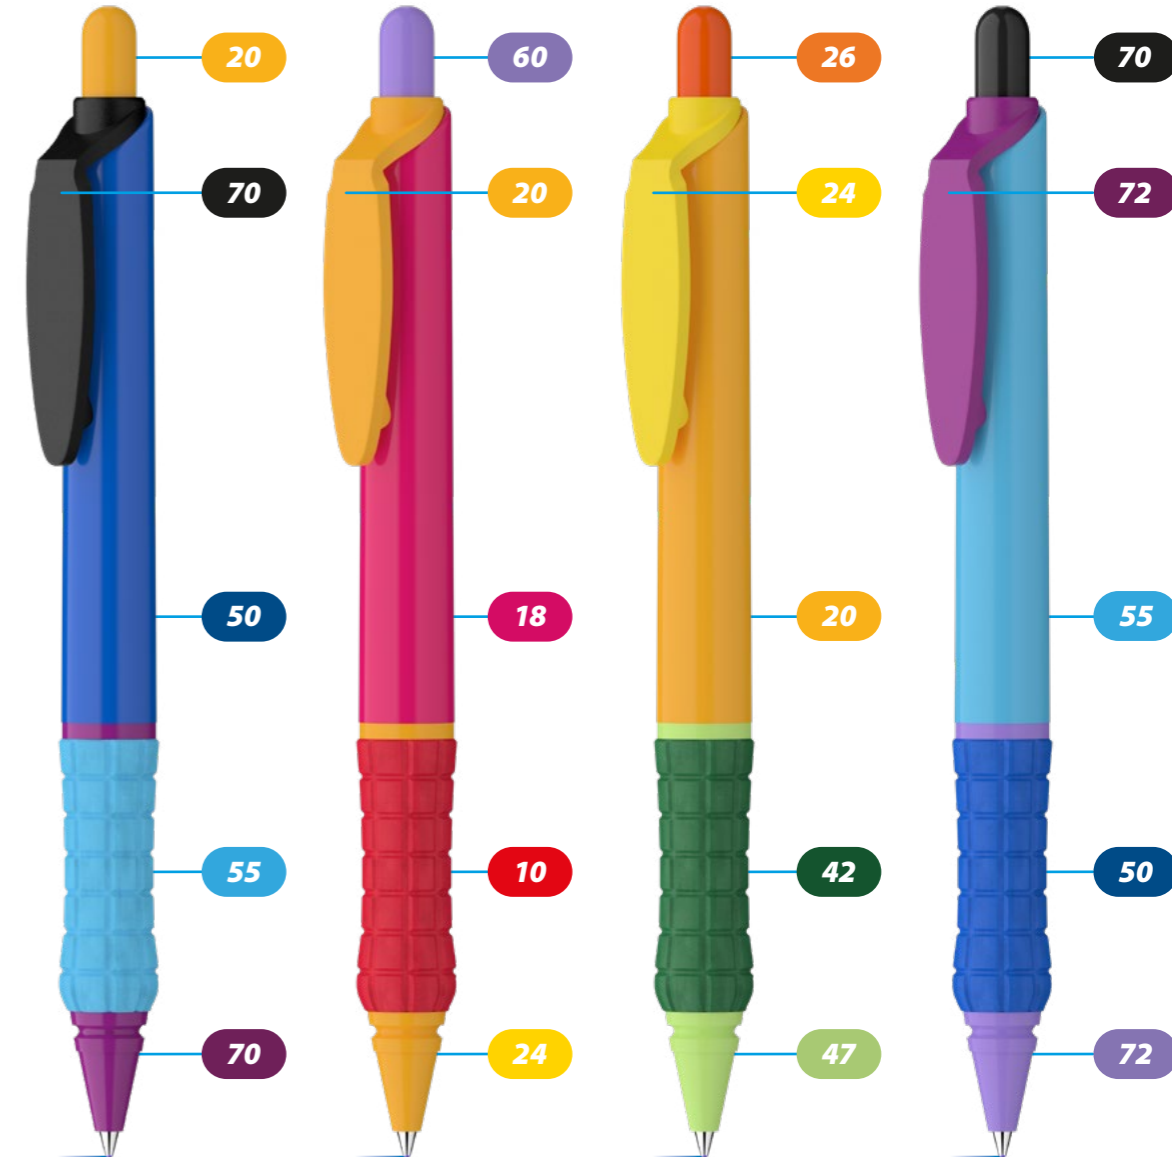

Style your pen according to your own preferences

Combine any of the colours on this page - this way you can create a unique pen by selecting a different colour for each part.

standard colours

MOQ: 500 pcs

- **20** PANTONE 1235 C
- **10** PANTONE 200 C
- **40** PANTONE 355 C
- **50** PANTONE 2945 C
- **70** PANTONE BLACK C

additional colours

MOQ: 5000 pcs

- **103** PANTONE WHITE C
- **24** PANTONE 107 C
- **26** PANTONE 166 C
- **18** PANTONE 214 C
- **55** PANTONE 298 C
- **42** PANTONE 357 C
- **47** PANTONE 366 C
- **60** PANTONE 2665 C
- **63** PANTONE 255 C
- **72** PANTONE 429 C