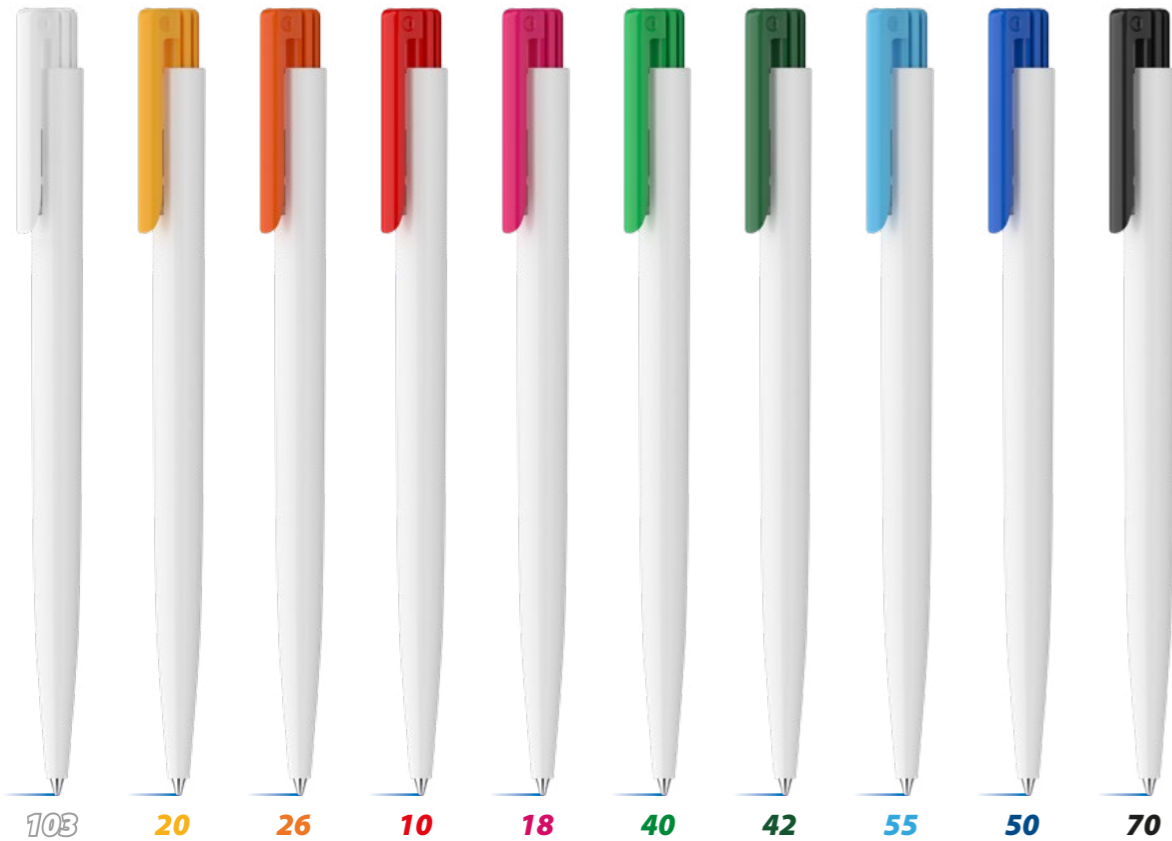

Possible to print almost entire body around 360°

ECO PEN

SPECIFICATIONS

Refill: **X-20**
ball diameter: **0,8 mm**
length: **106,8 mm**
writing capacity: **2500 m**
available colours:

PACKAGING

- Box dimensions: W **34 cm** × L **34 cm** × H **18 cm**
- Weight: **6 kg**
- Number of pieces packed: **1000 pcs**
- Unit: **200 pcs/polybag**

For further information click here

Possible to print almost entire body around 360°

ECO PEN COLOUR

SPECIFICATIONS

Refill: **X-20**
ball diameter: **0,8 mm**
length: **106,8 mm**
writing capacity: **2500 m**
available colours: