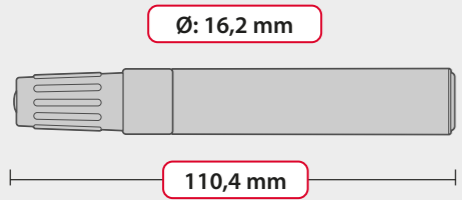

VIDEOTIP STANDARD

SPECIFICATIONS

Product length: **110,4 mm**
Diameter: **16,2 mm**

Nib: **chisel**
Line thickness: **1-4 mm**

PACKAGING

- Box dimensions:
  (A) W **40 cm** × L **40 cm** × H **27 cm**
  (B) W **34 cm** × L **34 cm** × H **18 cm**
- Weight: **7 kg**
- Number of pieces packed: **500 pcs**

Possible to print almost entire body around 360°