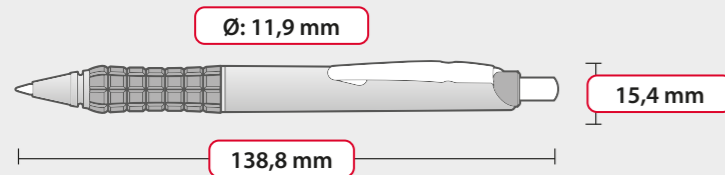

PACKAGING

- Box dimensions:
W **40 cm** × L **40 cm** × H **27 cm**
- Weight: **13 kg**
- Number of pieces packed: **1000 pcs**
- Unit: **200 pcs/polybag**

For further
information
click here

Possible to print
almost entire
body around 360°

Possible to print
almost entire
body around 360°

FOCUS 2000 NEON

neon yellow neon orange neon pink neon green neon blue

SPECIFICATIONS

Product size: **116,9 mm x 29,2 mm**
Height: **17,2 mm**

Nib: **chisel**
Line thickness: **1-4 mm**