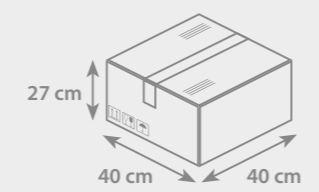

PACKAGING

- Box dimensions: W **40 cm** × L **40 cm** × H **27 cm**
- Weight: **10 kg**
- Number of pieces packed: **1000 pcs**
- Unit: **200 pcs/polybag**

For further information click here

Possible to print almost entire body around 360°