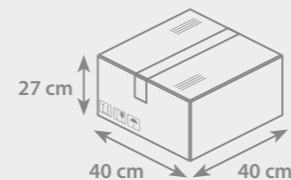

Product size: **116,9 mm x 29,2 mm**
Height: **17,2 mm**

Nib: **chisel**
Line thickness: **1-4 mm**

PACKAGING

- Box dimensions: W **40 cm** x L **40 cm** x H **27 cm**
- Weight: **11 kg**
- Number of pieces packed: **500 pcs**

FOCUS PASTEL

pastel yellow pastel pink pastel green pastel blue

SPECIFICATIONS

Product size: **116,9 mm × 29,2 mm**
Height: **17,2 mm**

Nib: **chisel**
Line thickness: **1-4 mm**

PACKAGING

- Box dimensions: W **40 cm** × L **40 cm** × H **27 cm**
- Weight: **11 kg**
- Number of pieces packed: **500 pcs**