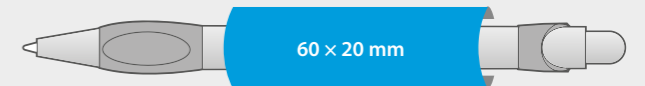

PACKAGING

- Box dimensions:
W **40 cm** × L **40 cm** × H **27 cm**
- Weight: **8 kg**
- Number of pieces packed: **1000 pcs**
- Unit: **200 pcs/polybag**

For further information click here

Possible to print almost entire body around 360°