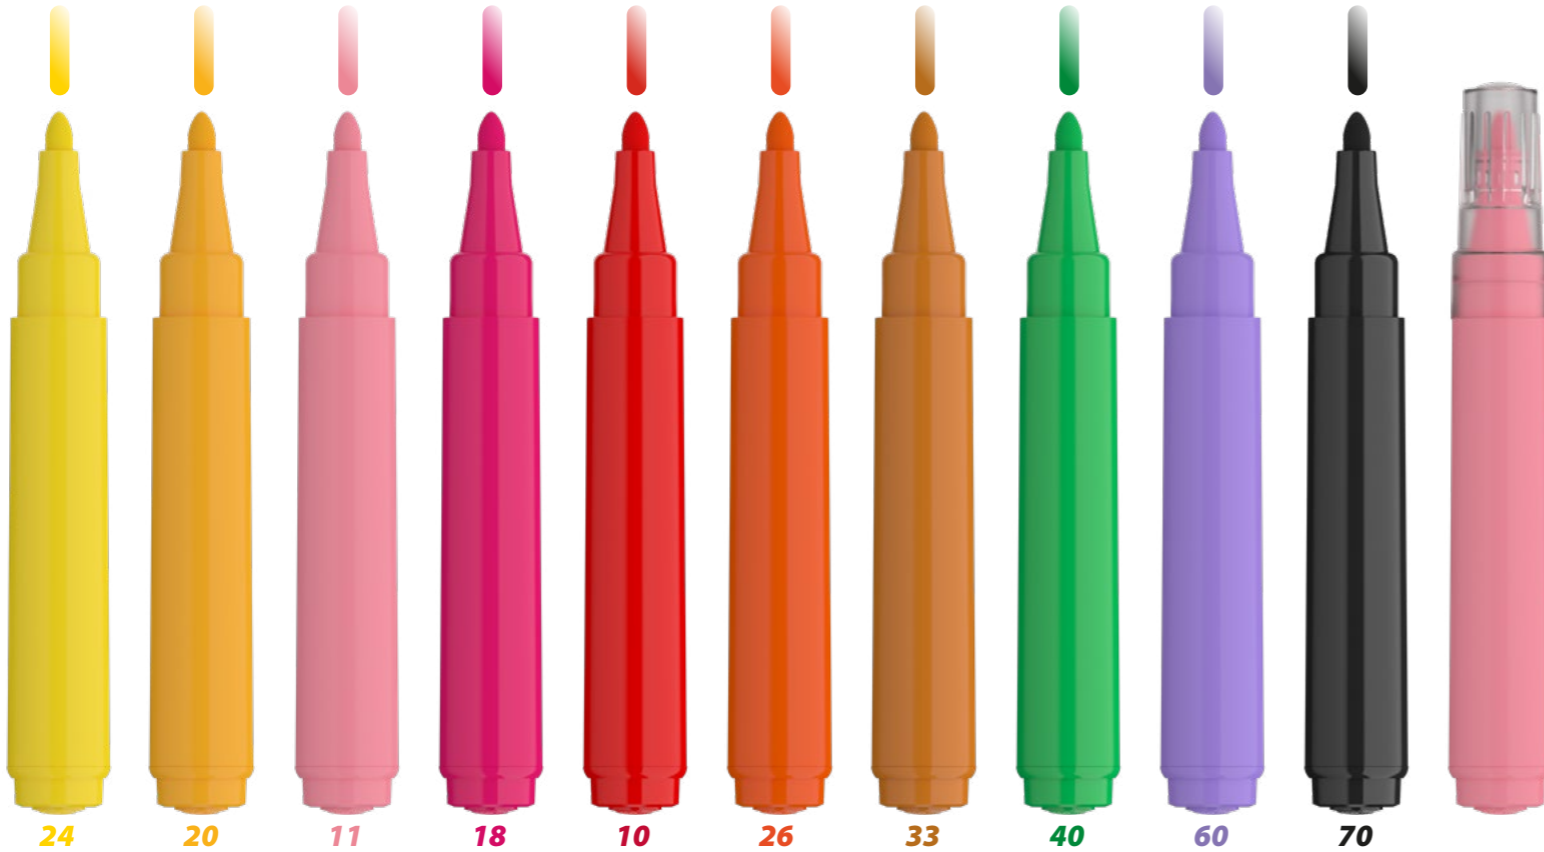

T-SHIRT MARKER XXL

SPECIFICATIONS

Product length: **129,3 mm**
Diameter: **18,8 mm**

Nib: **bullet**
Line thickness: **1-3 mm**

PACKAGING

- Box dimensions: W **40 cm** × L **40 cm** × H **27 cm**
- Weight: **9 kg**
- Number of pieces packed: **500 pcs**