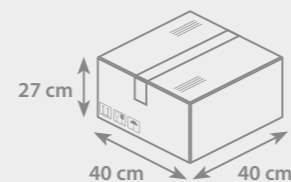

PACKAGING

- Box dimensions: W **40 cm** × L **40 cm** × H **27 cm**
- Weight: **10 kg**
- Number of pieces packed: **1000 pcs**
- Unit: **200 pcs/polybag**

For further information [click here](#)

Possible to order with individual clips. For further information [click here](#)

Possible to print almost entire body around 360°

ECO PEN

SPECIFICATIONS

Refill: **X-20**
ball diameter: **0,8 mm**
length: **106,8 mm**
writing capacity: **2500 m**
available colours:

PACKAGING

- Box dimensions: W **34 cm** × L **34 cm** × H **18 cm**
- Weight: **6 kg**
- Number of pieces packed: **1000 pcs**
- Unit: **200 pcs/polybag**