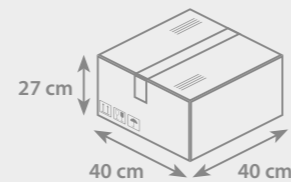

ALFA 007

SPECIFICATIONS

Refill: **X-20**
ball diameter: **0,8 mm**
length: **106,8 mm**
writing capacity: **2500 m**
available colours:

PACKAGING

- Box dimensions:
  W **40 cm** × L **40 cm** × H **27 cm**
- Weight: **8 kg**
- Number of pieces packed: **1000 pcs**
- Unit: **200 pcs/polybag**

For further information click here

Possible to print almost entire body around 360°