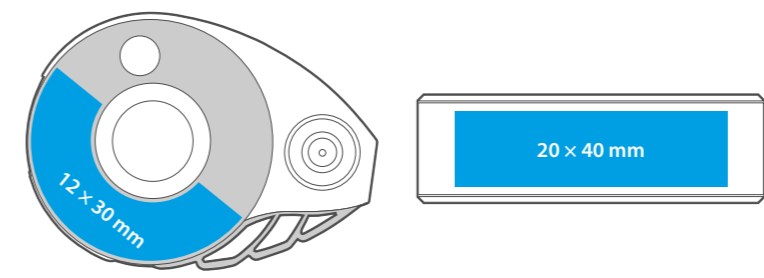

ICO SMART PEN POT

 **30% RECYCLED MATERIAL**

PAD PRINTING

-  103
-  18
-  27
-  47
-  55
-  70

SPECIFICATIONS

Penholder with several channels for inserting pens and a V-shaped pocket for memo pads.

Size: **153,7 mm × 79,5 mm**
Depth: **78,6 mm**

PACKAGING

- Box dimensions: W **50 cm** × L **50 cm** × H **27 cm**
- Weight: **7 kg**
- Number of pieces packed: **60 pcs**

ICO SMART TAPE DISPENSER

 **30% RECYCLED MATERIAL**

PAD PRINTING

SPECIFICATIONS

Closable tape dispenser with plastic shell. 10m tape included. Blade is kept inside the shell when closed.