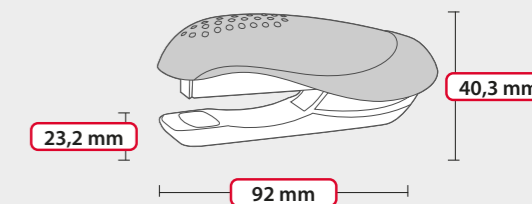

SPECIFICATIONS

Printable No 10 stapler for 10 sheets.